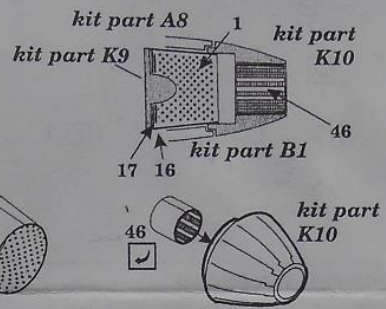

COCKPIT ASSEMBLY

AIR INTAKE

EXHAUST

NOSE GEAR STRUT

MAIN WHEEL TYRE

MAIN WHEEL WELL

FUEL TANK

ASM-2 MISSILE

AAM-3 MISSILE