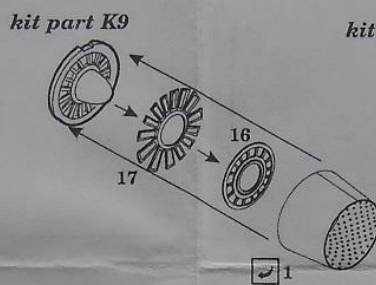

Mitsubishi XF2-A

72 282

1/72 scale detail set for HASEGAWA kit

-  OPPOSITE SIDE
-  REMOVE
-  BEND
-  REPLACE
-  GRIND

PILOT SEAT

COCKPIT INTERIOR

CORRECT POSITION

Kit part E1 COCKPIT INSIDE

COCKPIT ASSEMBLY

AIR INTAKE

EXHAUST

NOSE GEAR STRUT

MAIN WHEEL TYRE

MAIN WHEEL WELL

FUEL TANK

ASM-2 MISSILE