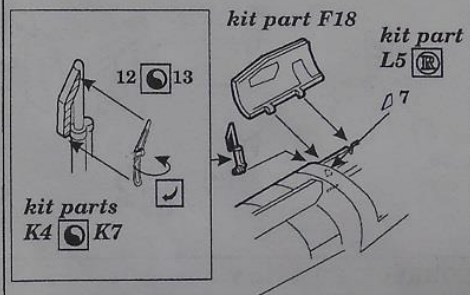

Mitsubishi XF2-A

72 282

1/72 scale detail set for HASEGAWA kit

-  OPPOSITE SIDE
-  REMOVE
-  BEND
-  REPLACE
-  GRIND

PILOT SEAT

COCKPIT INTERIOR

CORRECT POSITION

Kit part E1 COCKPIT INSIDE

COCKPIT ASSEMBLY

AIR INTAKE

EXHAUST

NOSE GEAR STRUT

MAIN WHEEL TYRE

MAIN WHEEL WELL

FUEL TANK

ASM-2 MISSILE