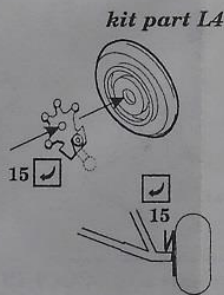

Mitsubishi XF2-A

72 282

1/72 scale detail set for HASEGAWA kit

-  OPPOSITE SIDE
-  REMOVE
-  BEND
-  REPLACE
-  GRIND

PILOT SEAT

COCKPIT INTERIOR

CORRECT POSITION

Kit part E1 COCKPIT INSIDE

COCKPIT ASSEMBLY

AIR INTAKE

EXHAUST

NOSE GEAR STRUT

MAIN WHEEL TYRE

MAIN WHEEL WELL

FUEL TANK

ASM-2 MISSILE