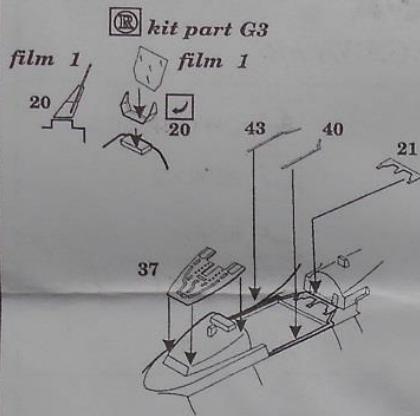

Mitsubishi XF2-A

72 282

1/72 scale detail set for HASEGAWA kit

-  OPPOSITE SIDE
-  REMOVE
-  BEND
-  REPLACE
-  GRIND

PILOT SEAT

COCKPIT INTERIOR

CORRECT POSITION

Kit part E1 COCKPIT INSIDE

COCKPIT ASSEMBLY

AIR INTAKE

EXHAUST

NOSE GEAR STRUT

MAIN WHEEL TYRE

MAIN WHEEL WELL

FUEL TANK

ASM-2 MISSILE