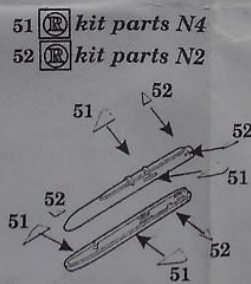

Mitsubishi XF2-A

72 282

1/72 scale detail set for HASEGAWA kit

-  OPPOSITE SIDE
-  REMOVE
-  BEND
-  REPLACE
-  GRIND

PILOT SEAT

COCKPIT INTERIOR

CORRECT POSITION

Kit part E1 COCKPIT INSIDE

COCKPIT ASSEMBLY

AIR INTAKE

EXHAUST

NOSE GEAR STRUT

MAIN WHEEL TYRE

MAIN WHEEL WELL

FUEL TANK

ASM-2 MISSILE