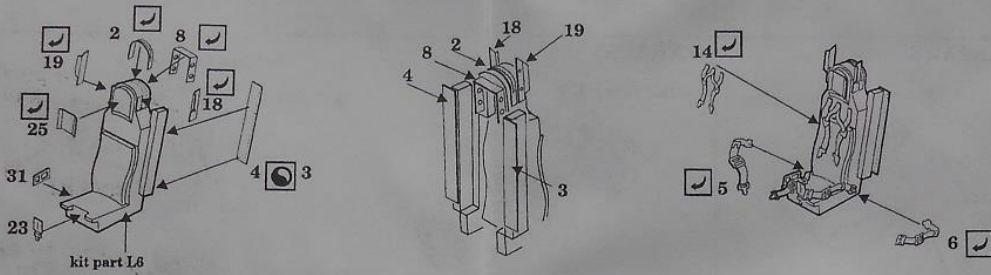

Mitsubishi XF2-A

72 282

1/72 scale detail set for HASEGAWA kit

-  OPPOSITE SIDE
-  REMOVE
-  BEND
-  REPLACE
-  GRIND

PILOT SEAT

COCKPIT INTERIOR

CORRECT POSITION

Kit part E1 COCKPIT INSIDE