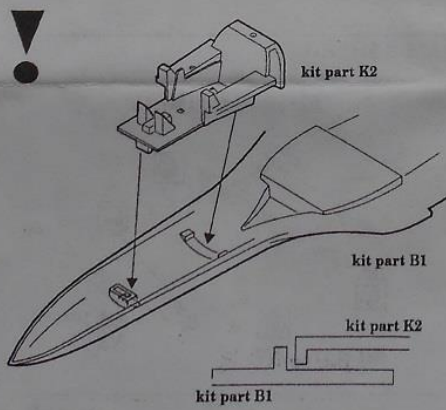

Mitsubishi XF2-A

72 282

1/72 scale detail set for HASEGAWA kit

-  OPPOSITE SIDE
-  REMOVE
-  BEND
-  REPLACE
-  GRIND

PILOT SEAT

COCKPIT INTERIOR

CORRECT POSITION

Kit part E1 COCKPIT INSIDE

COCKPIT ASSEMBLY

AIR INTAKE

EXHAUST

NOSE GEAR STRUT

MAIN WHEEL TYRE

MAIN WHEEL WELL

FUEL TANK

ASM-2 MISSILE