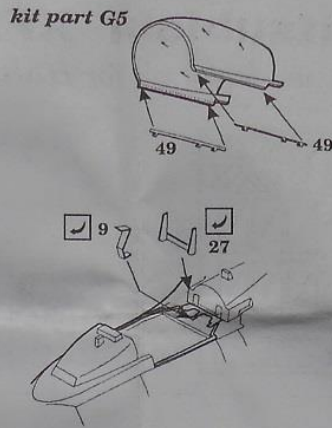

Mitsubishi XF2-A

72 282

1/72 scale detail set for HASEGAWA kit

-  OPPOSITE SIDE
-  REMOVE
-  BEND
-  REPLACE
-  GRIND

PILOT SEAT

COCKPIT INTERIOR

CORRECT POSITION

Kit part E1 COCKPIT INSIDE

COCKPIT ASSEMBLY

AIR INTAKE

EXHAUST

NOSE GEAR STRUT

MAIN WHEEL TYRE

MAIN WHEEL WELL

FUEL TANK

ASM-2 MISSILE