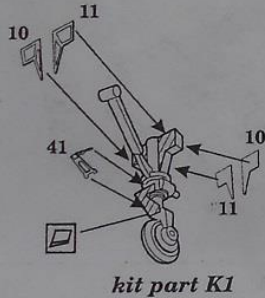

Mitsubishi XF2-A

72 282

1/72 scale detail set for HASEGAWA kit

-  OPPOSITE SIDE
-  REMOVE
-  BEND
-  REPLACE
-  GRIND

PILOT SEAT

COCKPIT INTERIOR

CORRECT POSITION

Kit part E1 COCKPIT INSIDE

COCKPIT ASSEMBLY

AIR INTAKE

EXHAUST

NOSE GEAR STRUT

MAIN WHEEL TYRE

MAIN WHEEL WELL

FUEL TANK

ASM-2 MISSILE