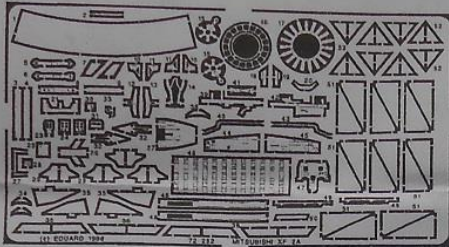

Mitsubishi XF2-A

72 282

1/72 scale detail set for HASEGAWA kit

-  OPPOSITE SIDE
-  REMOVE
-  BEND
-  REPLACE
-  GRIND

PILOT SEAT

COCKPIT INTERIOR

CORRECT POSITION

Kit part E1 COCKPIT INSIDE

COCKPIT ASSEMBLY

AIR INTAKE

EXHAUST

NOSE GEAR STRUT

MAIN WHEEL TYRE

MAIN WHEEL WELL

FUEL TANK

ASM-2 MISSILE