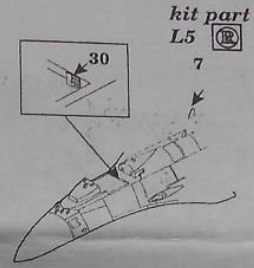

COCKPIT ASSEMBLY