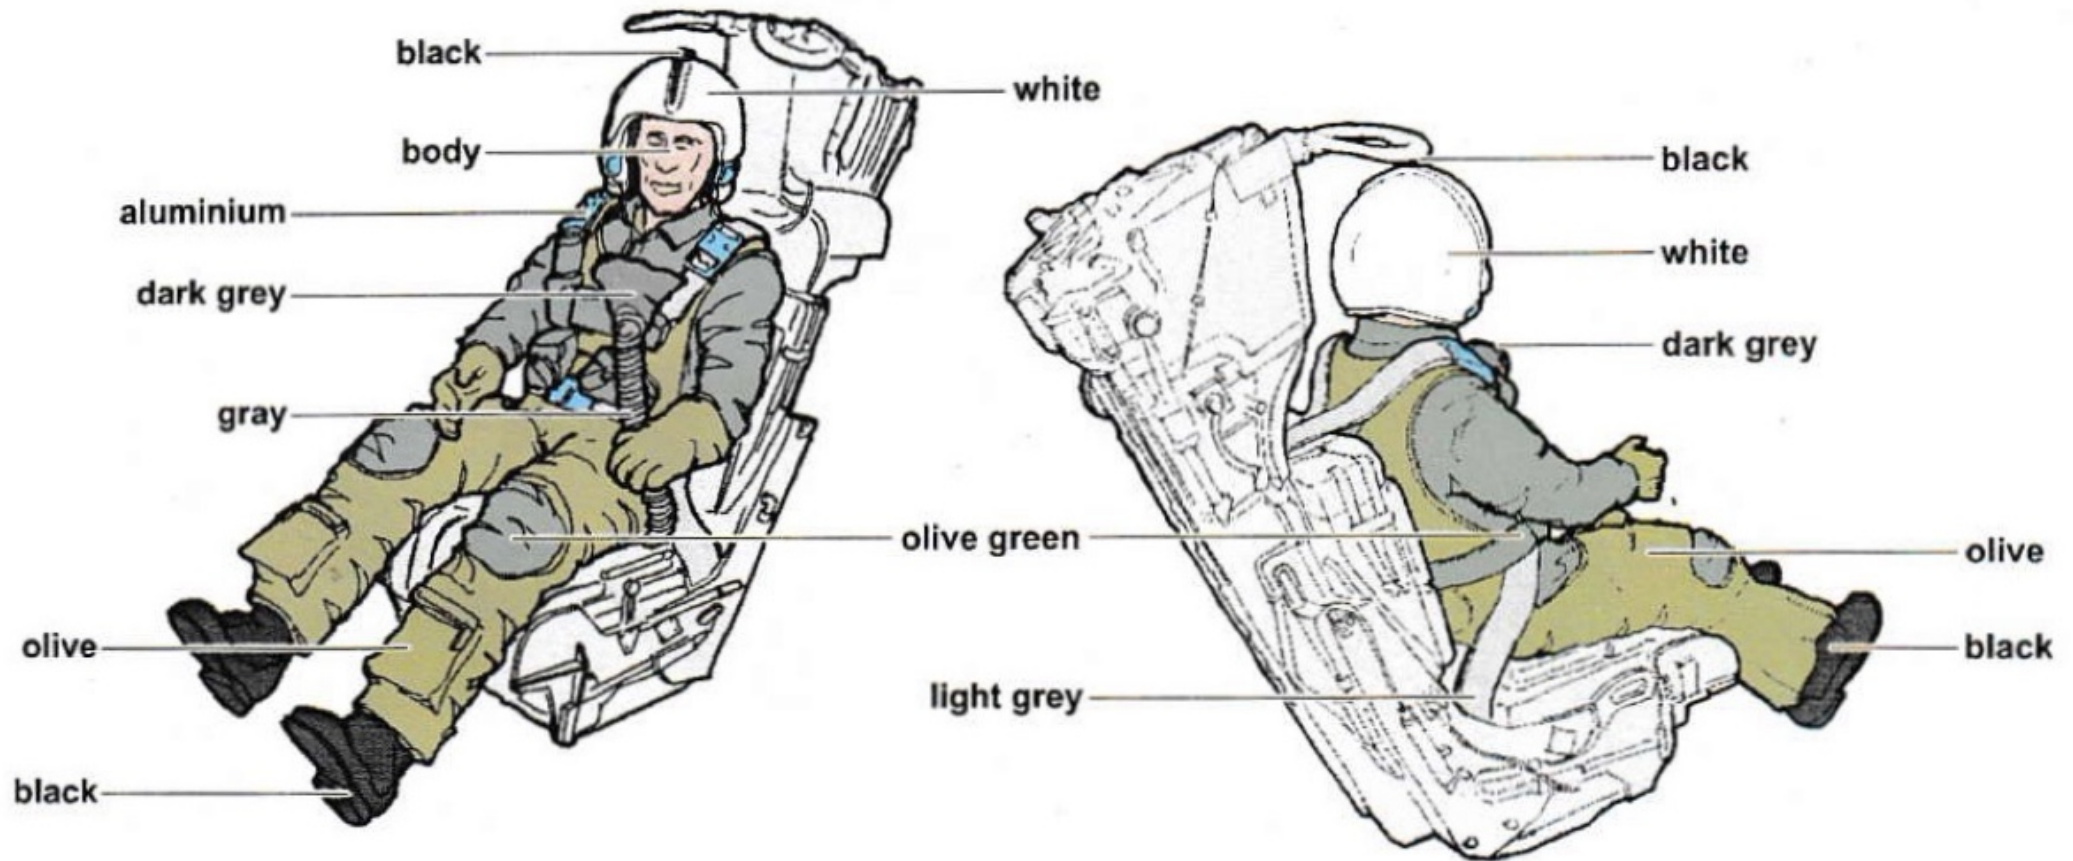

320 110

1/32

US Navy Pilot & Operator with ejection seats for F-14A/B Tomcat

Painting Guide

US Navy Pilot F-14 Tomcat

Recommended Kit: Designed for kit F-14A/B Tomcat 1/32 scale from Tamiya or Trumpeter manufacturers. It can also be used with the use of additional set from AIRES company (for Tamiya F-14A/B Tomcat sets 2065 or 2080 and for Trumpeter F-14A/B Tomcat set 2156).

Painting Guide

US Navy Operator F-14 Tomcat

Recommended Kit: Designed for kit F-14A/B Tomcat 1/32 scale from Tamiya or Trumpeter manufacturers. It can also be used with the use of additional set from AIRES company (for Tamiya F-14A/B Tomcat sets 2065 or 2080 and for Trumpeter F-14A/B Tomcat set 2156).