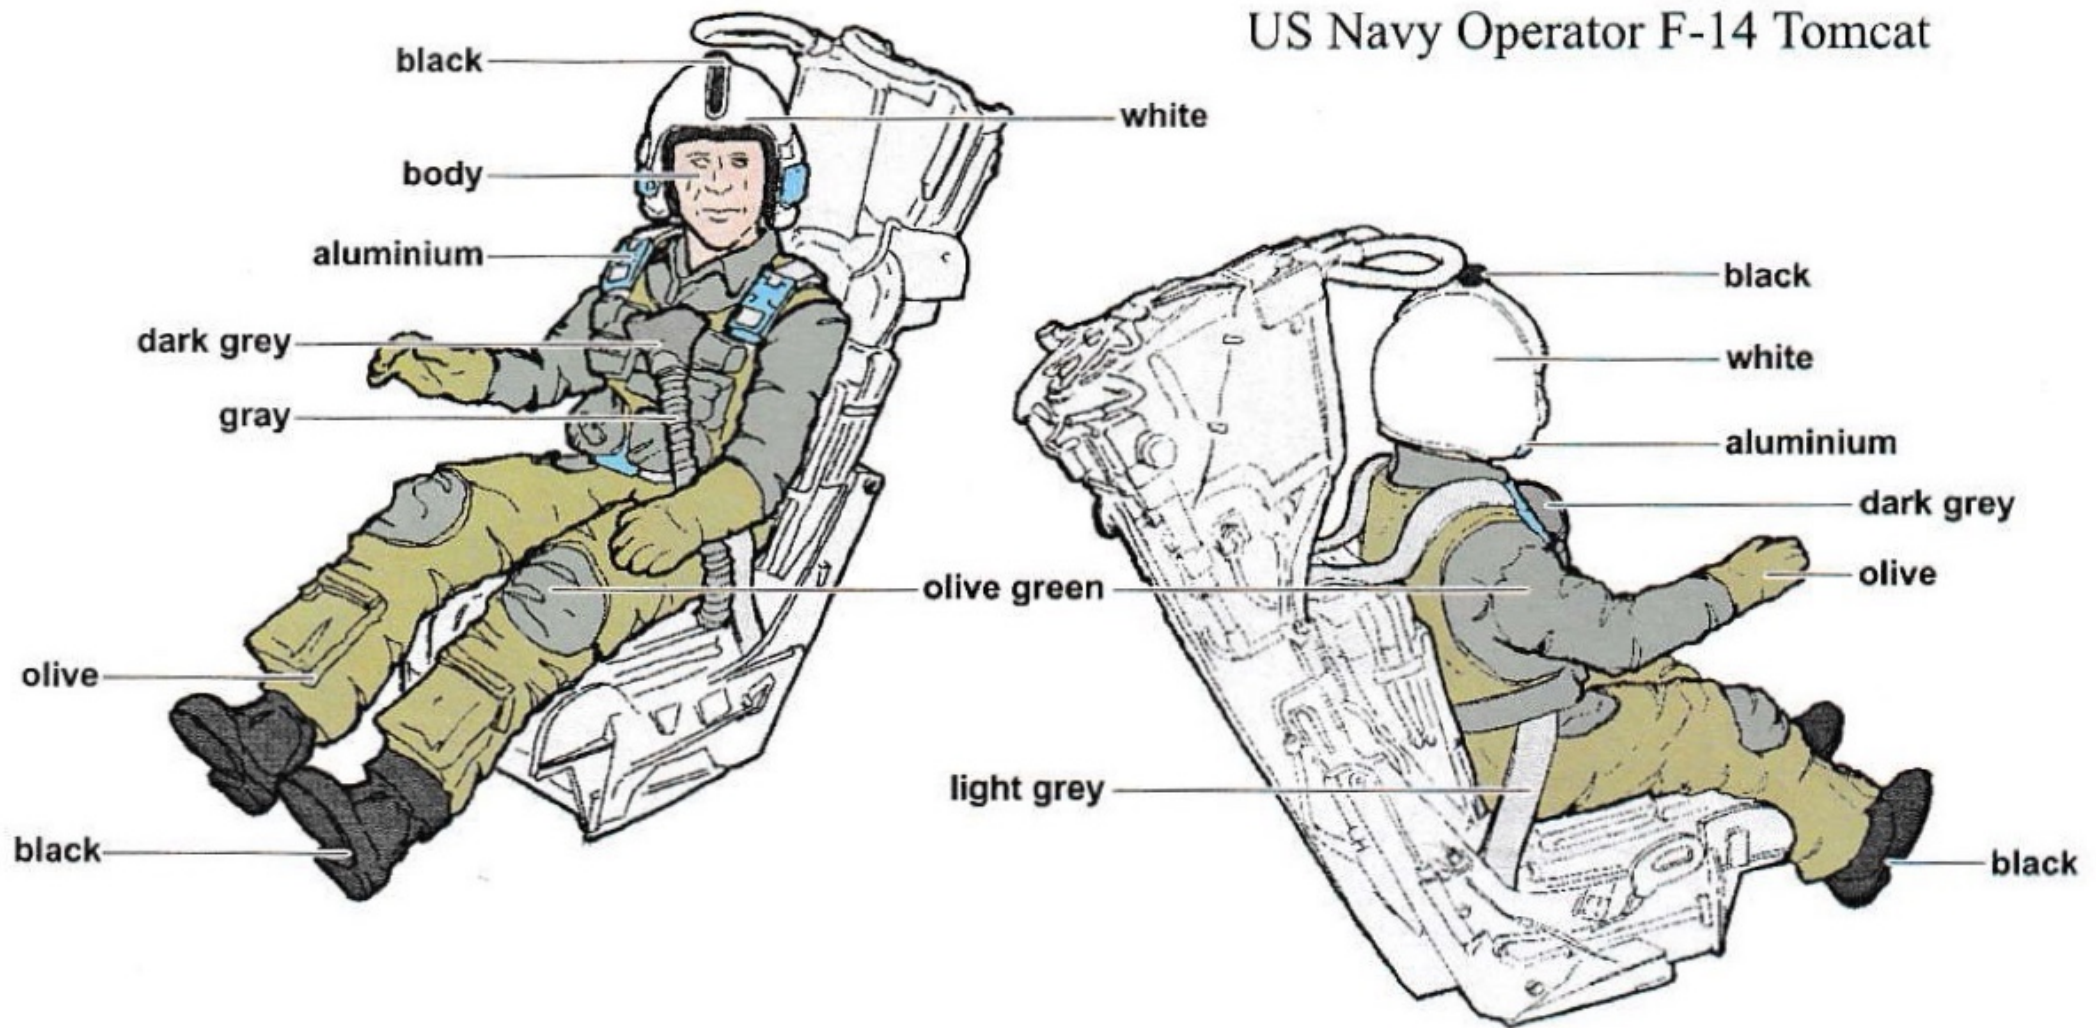

320 110

1/32

US Navy Pilot & Operator with ejection seats for F-14A/B Tomcat

Painting Guide

US Navy Pilot F-14 Tomcat

Recommended Kit: Designed for kit F-14A/B Tomcat 1/32 scale from Tamiya or Trumpeter manufacturers. It can also be used with the use of additional set from AIRES company (for Tamiya F-14A/B Tomcat sets 2065 or 2080 and for Trumpeter F-14A/B Tomcat set 2156).

Painting Guide

US Navy Operator F-14 Tomcat

Recommended Kit: Designed for kit F-14A/B Tomcat 1/32 scale from Tamiya or Trumpeter manufacturers. It can also be used with the use of additional set from AIRES company (for Tamiya F-14A/B Tomcat sets 2065 or 2080 and for Trumpeter F-14A/B Tomcat set 2156).