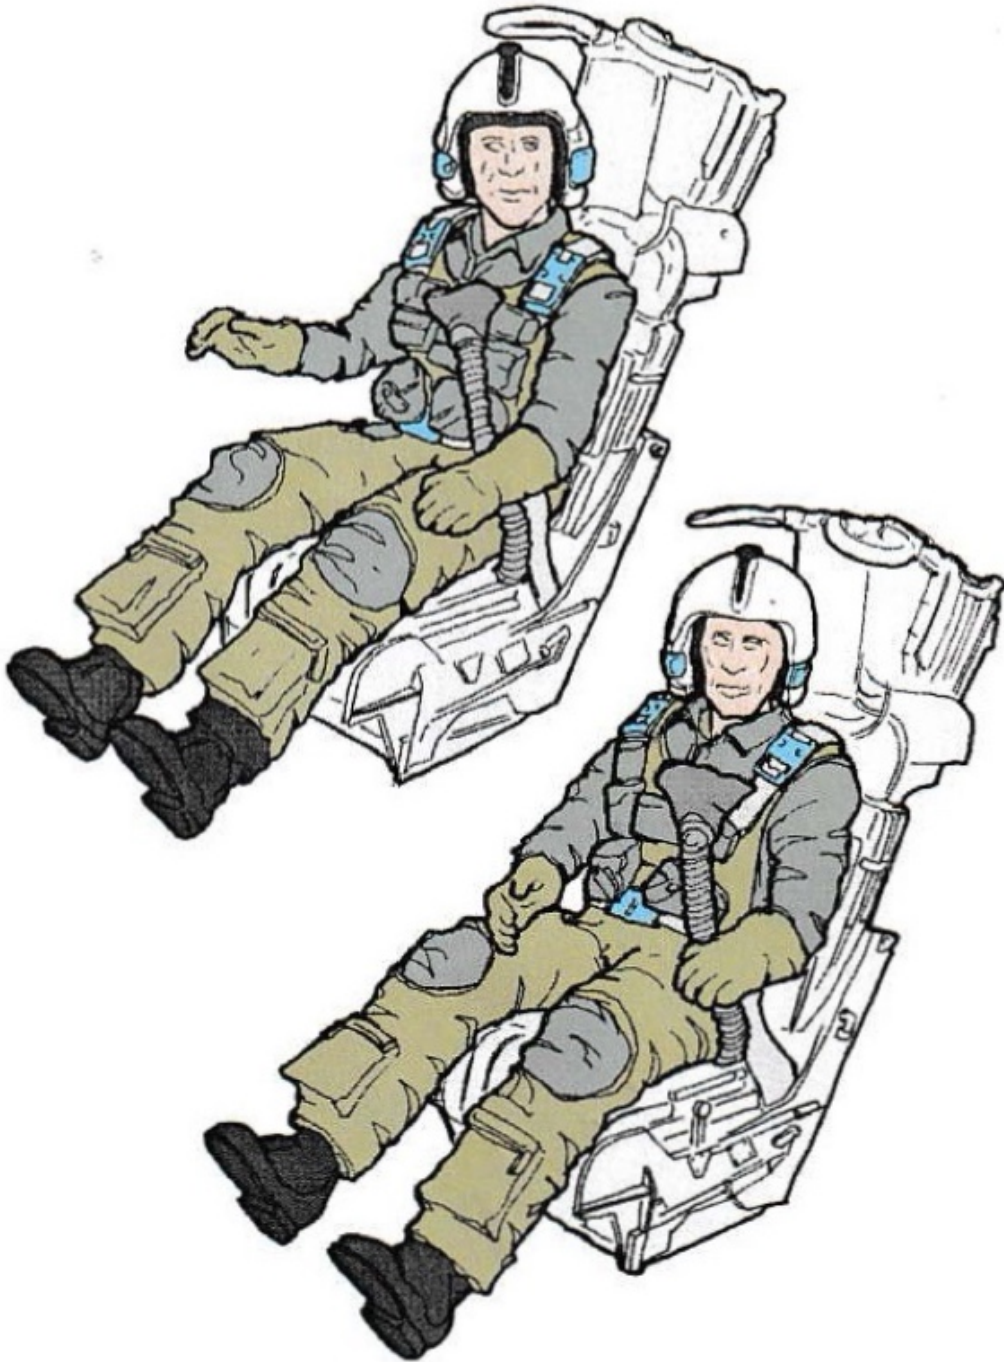

320 110

1/32

US Navy Pilot & Operator with ejection seats for F-14A/B Tomcat

Painting Guide

US Navy Pilot F-14 Tomcat

Recommended Kit: Designed for kit F-14A/B Tomcat 1/32 scale from Tamiya or Trumpeter manufacturers. It can also be used with the use of additional set from AIRES company (for Tamiya F-14A/B Tomcat sets 2065 or 2080 and for Trumpeter F-14A/B Tomcat set 2156).

Painting Guide

US Navy Operator F-14 Tomcat

Recommended Kit: Designed for kit F-14A/B Tomcat 1/32 scale from Tamiya or Trumpeter manufacturers. It can also be used with the use of additional set from AIRES company (for Tamiya F-14A/B Tomcat sets 2065 or 2080 and for Trumpeter F-14A/B Tomcat set 2156).