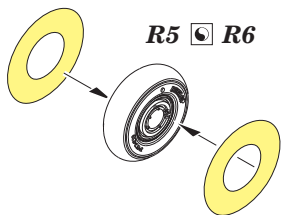

eduard

435 21 Obrnice 170
Czech Republic

www.eduard.com

672 137 Spitfire Mk.IX legs BRONZE w/4 spoke wheels, smooth tire

For Eduard kit - pro stavebnici Eduard

1/72

eduard

BEST BRASS RESIN AROUND!

R5 R6

1

CORRECT POSITION

FRONT VIEW

LEFT SIDE VIEW

- REMOVE
ODSTRANIT
- BEND
OHNOUT
- GRIND
OBROUSIT
- OPTION
VOLBA
- DRILL HOLE
VRTAT OTVOR
- REPLACE
NAHRADIT
- SYMMETRICAL ASSEMBLY
SYMETRICKÁ MONTÁŽ
- SCRIBE THE PANEL AND HOLES
RYTI
- REVERSE SIDE
OTOČIT