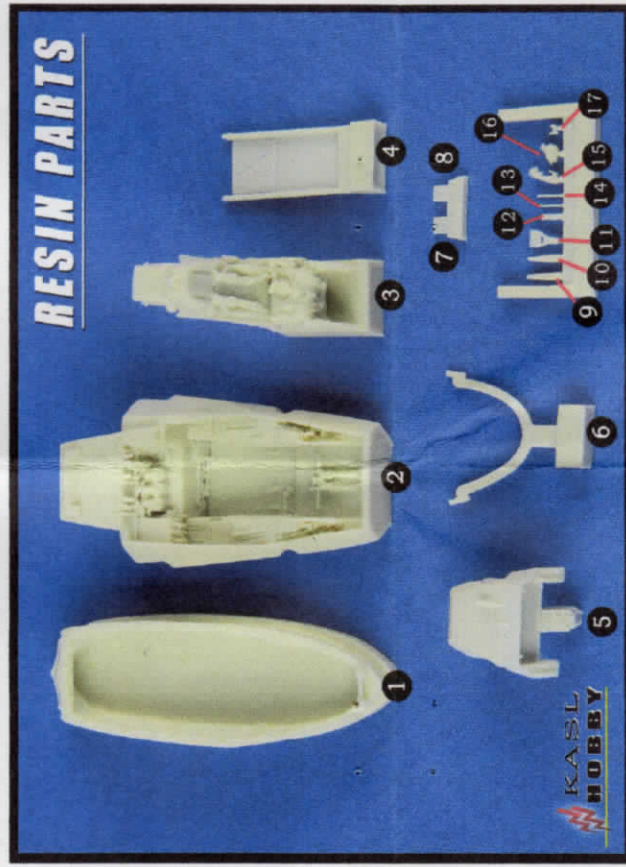

**KASL
HOBBY**

K48049

**1/48
SCALE**

**F-35A LIGHTNING II
COCKPIT SET IFOR KITTYHAWKI**

RESIN PARTS

**KASL
HOBBY**

WARNING!

1. Study the instructions before assembling.
2. Experienced modellers only.
3. Kit suitable for ages 13 to adult.
4. Don't inhale & eat resin dust.
5. Glue and paint not included.

KASLHOBBY

K48045

**HARLAN HTA-40 TRACTOR
& MD-1 TOWBAR**

0-13

Precision Resin Accessories

KASL HOBBY

HTTP://WWW.SHOP2000.COM.TW/KASLHOBBY