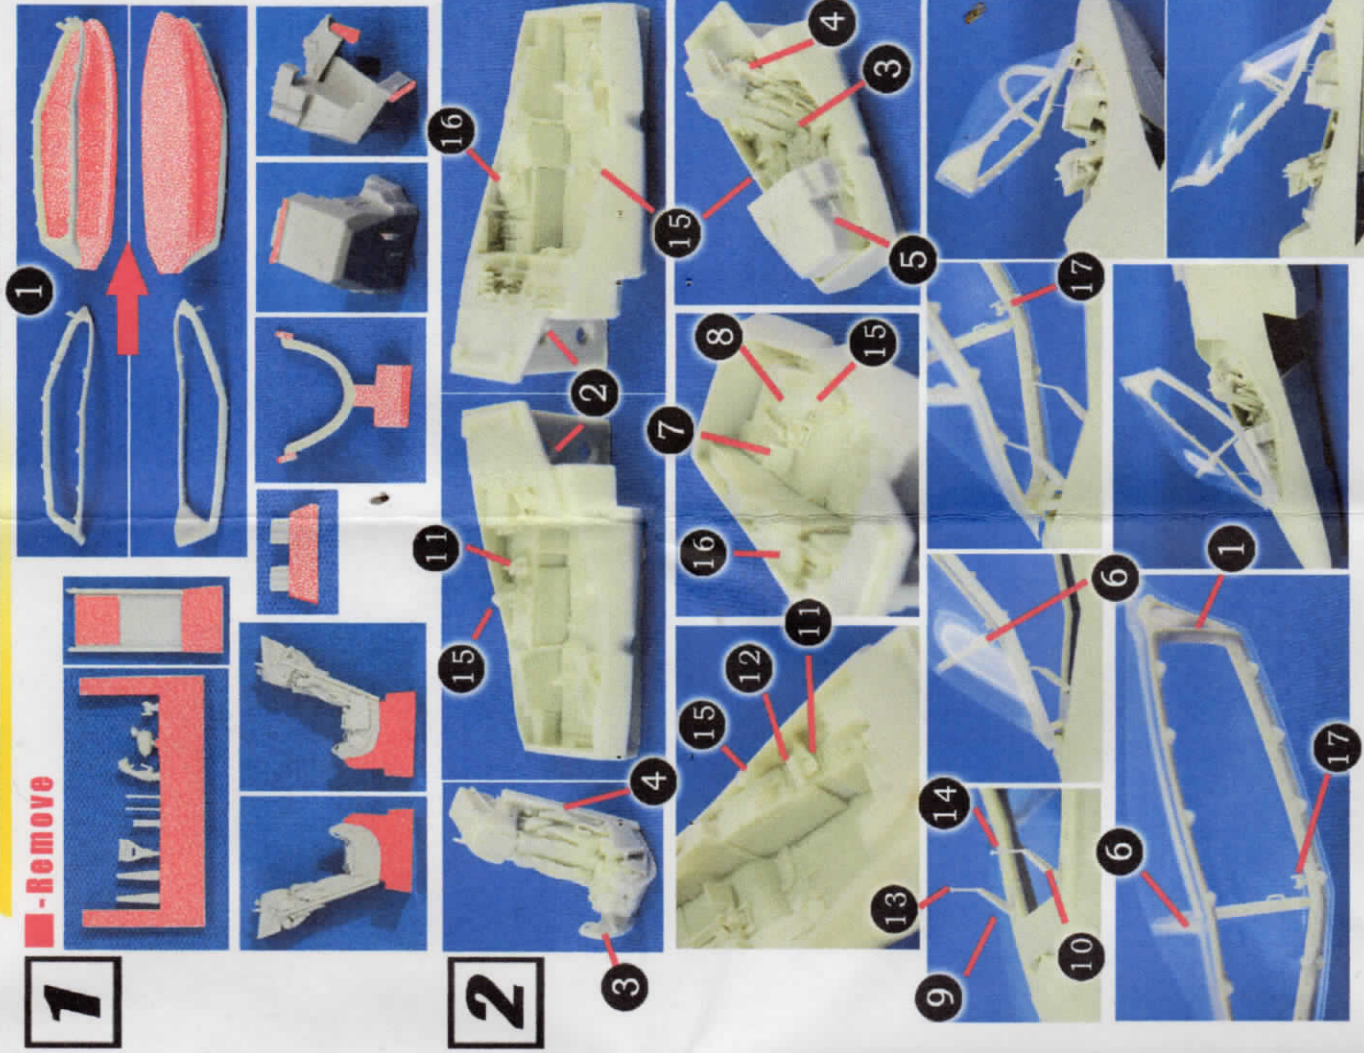

**KASL
HOBBY**

K48049

**1/48
SCALE**

**F-35A LIGHTNING II
COCKPIT SET IFOR KITTYHAWKI**

RESIN PARTS

**KASL
HOBBY**

WARNING!

1. Study the instructions before assembling.
2. Experienced modellers only.
3. Kit suitable for ages 13 to adult.
4. Don't inhale & eat resin dust.
5. Glue and paint not included.

KASLHOBBY

K48045

**HARLAN HTA-40 TRACTOR
& MD-1 TOWBAR**

0-13

Precision Resin Accessories

KASL HOBBY

HTTP://WWW.SHOP2000.COM.TW/KASLHOBBY