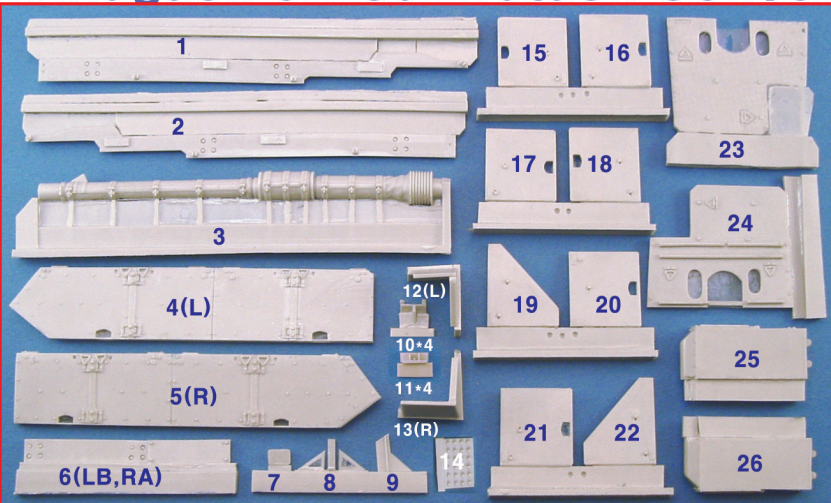

# \*. Magach 6B Gal Batash Conversion set

( ) : Opposite Side

Turret Upper\*1<105>, Turret Bottom\*1<106>, Turrt Basket\*1<107>  
 Front Hull Armor (Upper\*1<108>,Lower\*1<109>),  
 Belly Armor Plate\*1<110> < > : part number