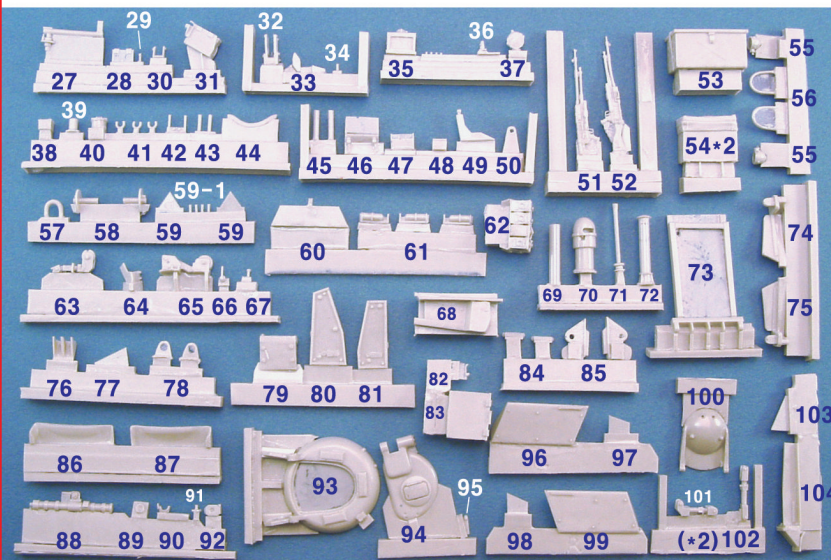

# \*. Magach 6B Gal Batash Conversion set

( ) : Opposite Side

Turret Upper\*1<105>, Turret Bottom\*1<106>, Turrt Basket\*1<107>  
 Front Hull Armor (Upper\*1<108>,Lower\*1<109>),  
 Belly Armor Plate\*1<110> < > : part number