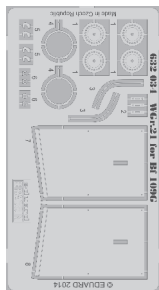

632 034 WGr.21 for Bf 109G

For Revell kit - pro stavebnici Revell

1/32 scale