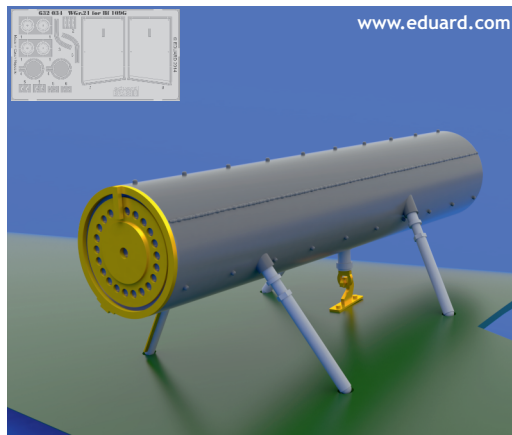

632 034 WGr.21 for Bf 109G

For Revell kit - pro stavebnici Revell

1/32

BEST BRASS RESIN AROUND!