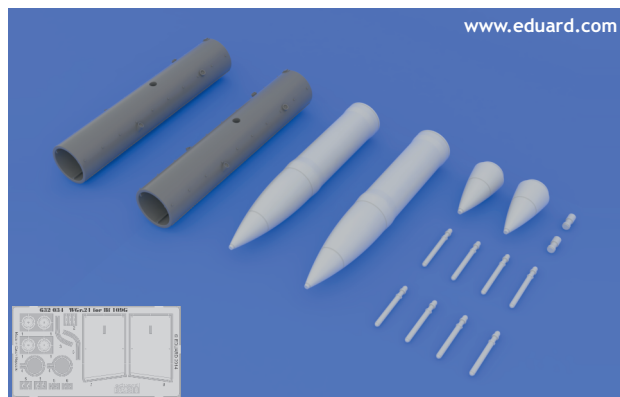

435 21 Obrnice 170
Czech Republic

8 159 1436 320340

632 034 WGr.21 for Bf 109G

For Revell kit - pro stavebnici Revell

1/32

BEST BRASS RESIN AROUND!

R93

**WELDING SEAM
DO NOT GRIND**