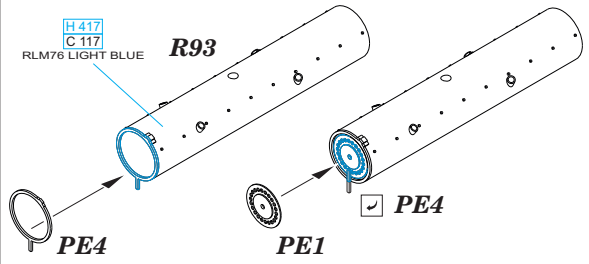

**H 417
C 117**
RLM76 LIGHT BLUE

R93

☒ **PE4**

PE4

PE1