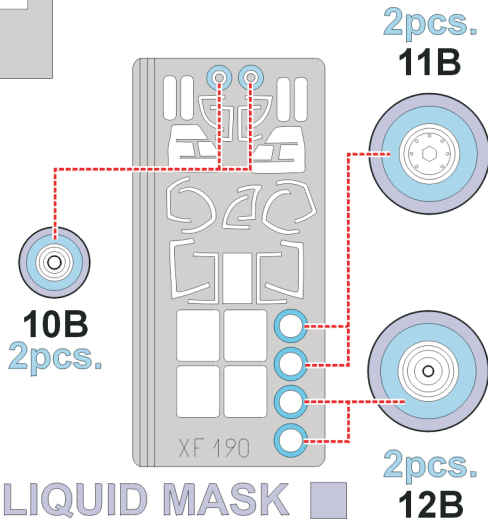

eduard
Express Mask

MH-60G Pawe Hawk

The die-cut mask for accurate canopy frame painting of the
Italeri 1/48 KIT

XF 190

7.)  **INTERIOR COLOR**

LIQUID MASK ■

8.)  **CAMOUFLAGE COLOR**

LIQUID MASK ■

9.) **REMOVE MASK**

REFERENCES: Squadron/Signal Publ.: in action # 133 - H-60 Black Hawk