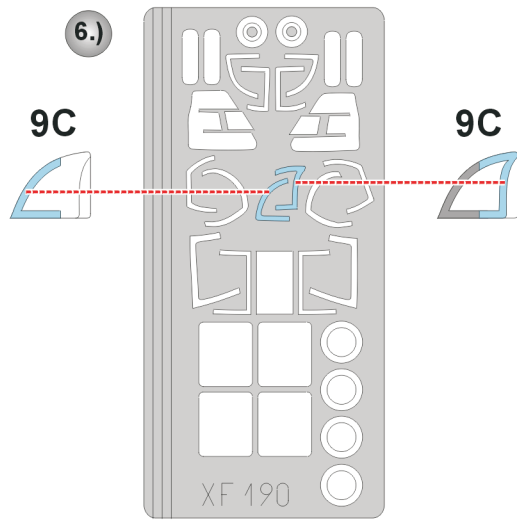

eduard
Express Mask

MH-60G Pawe Hawk

The die-cut mask for accurate canopy frame painting of the
Italeri 1/48 KIT

XF 190

7.)  **INTERIOR COLOR**

LIQUID MASK ■

8.)  **CAMOUFLAGE COLOR**

LIQUID MASK ■

9.) **REMOVE MASK**

REFERENCES: Squadron/Signal Publ.: in action # 133 - H-60 Black Hawk