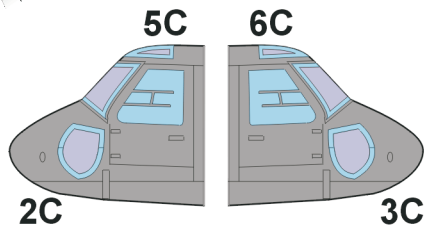

eduard
Express Mask

MH-60G Pawe Hawk

The die-cut mask for accurate canopy frame painting of the
Italeri 1/48 KIT

XF 190

7.)  **INTERIOR COLOR**

LIQUID MASK ■

8.)  **CAMOUFLAGE COLOR**

LIQUID MASK ■