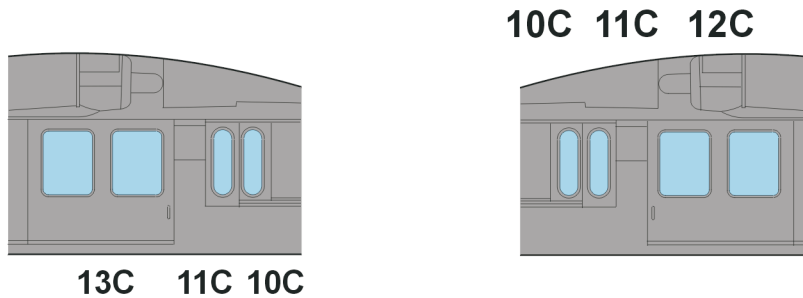

eduard
Express Mask

MH-60G Pawe Hawk

The die-cut mask for accurate canopy frame painting of the
Italeri 1/48 KIT

XF 190

7.)  **INTERIOR COLOR**

LIQUID MASK ■

8.)  **CAMOUFLAGE COLOR**

LIQUID MASK ■