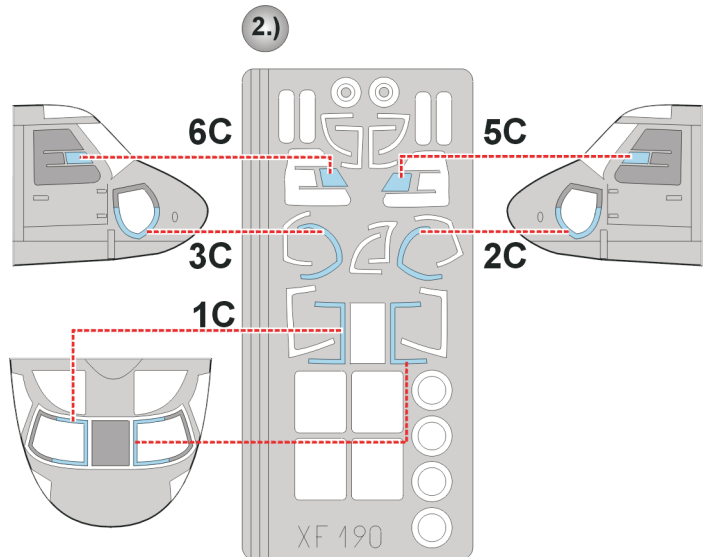

eduard
Express Mask

MH-60G Pawe Hawk

The die-cut mask for accurate canopy frame painting of the
Italeri 1/48 KIT

XF 190

7.)  **INTERIOR COLOR**

LIQUID MASK ■

8.)  **CAMOUFLAGE COLOR**

LIQUID MASK ■

9.) **REMOVE MASK**

REFERENCES: Squadron/Signal Publ.: in action # 133 - H-60 Black Hawk