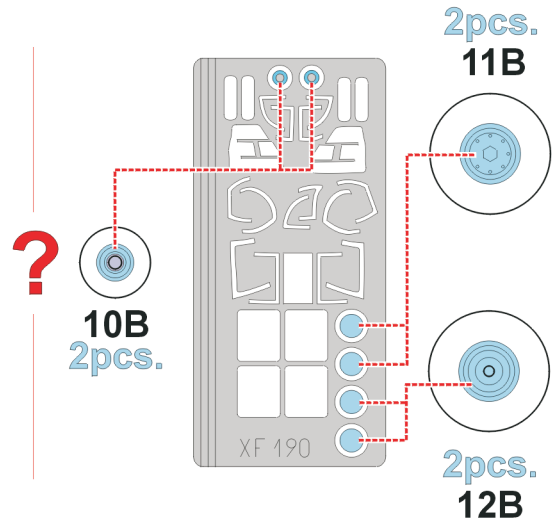

eduard
Express Mask

MH-60G Pawe Hawk

The die-cut mask for accurate canopy frame painting of the
Italeri 1/48 KIT

XF 190

7.)  **INTERIOR COLOR**

LIQUID MASK ■

8.)  **CAMOUFLAGE COLOR**

LIQUID MASK ■

9.) **REMOVE MASK**

REFERENCES: Squadron/Signal Publ.: in action # 133 - H-60 Black Hawk