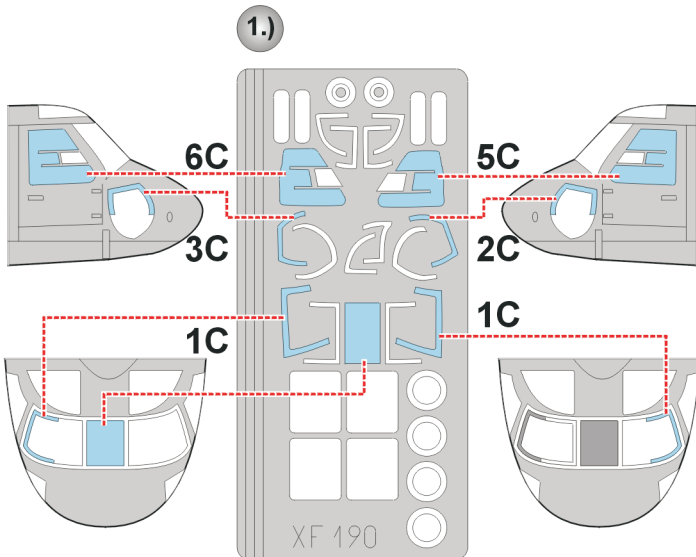

eduard
Express Mask

MH-60G Pawe Hawk

The die-cut mask for accurate canopy frame painting of the
Italeri 1/48 KIT

XF 190

7.)  **INTERIOR COLOR**

LIQUID MASK ■

8.)  **CAMOUFLAGE COLOR**

LIQUID MASK ■

9.) **REMOVE MASK**

REFERENCES: Squadron/Signal Publ.: in action # 133 - H-60 Black Hawk