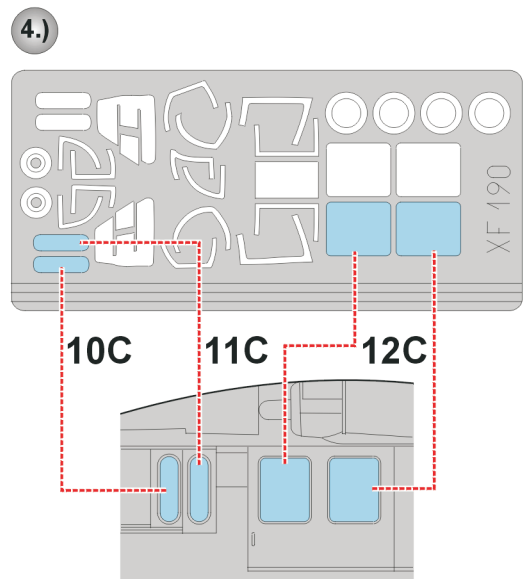

eduard
Express Mask

MH-60G Pawe Hawk

The die-cut mask for accurate canopy frame painting of the
Italeri 1/48 KIT

XF 190

7.)  **INTERIOR COLOR**

LIQUID MASK ■

8.)  **CAMOUFLAGE COLOR**

LIQUID MASK ■