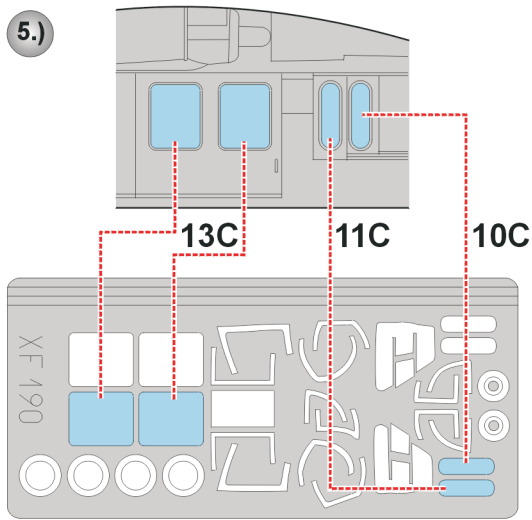

eduard
Express Mask

MH-60G Pawe Hawk

The die-cut mask for accurate canopy frame painting of the
Italeri 1/48 KIT

XF 190

7.)  **INTERIOR COLOR**

LIQUID MASK ■

8.)  **CAMOUFLAGE COLOR**

LIQUID MASK ■

9.) **REMOVE MASK**

REFERENCES: Squadron/Signal Publ.: in action # 133 - H-60 Black Hawk