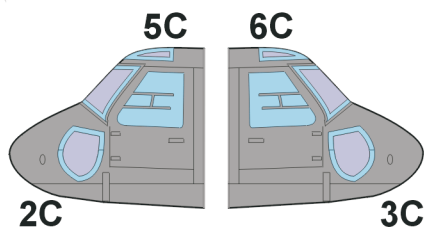

eduard
Express Mask

MH-60G Pawe Hawk

The die-cut mask for accurate canopy frame painting of the
Italeri 1/48 KIT

XF 190

7.)  **INTERIOR COLOR**

LIQUID MASK ■

8.)  **CAMOUFLAGE COLOR**

LIQUID MASK ■