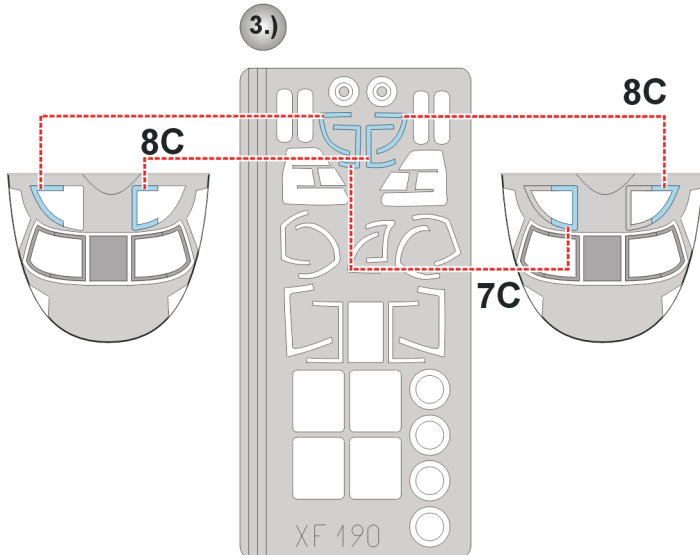

eduard
Express Mask

MH-60G Pawe Hawk

The die-cut mask for accurate canopy frame painting of the
Italeri 1/48 KIT

XF 190

7.)  **INTERIOR COLOR**

LIQUID MASK ■

8.)  **CAMOUFLAGE COLOR**

LIQUID MASK ■

9.) **REMOVE MASK**

REFERENCES: Squadron/Signal Publ.: in action # 133 - H-60 Black Hawk