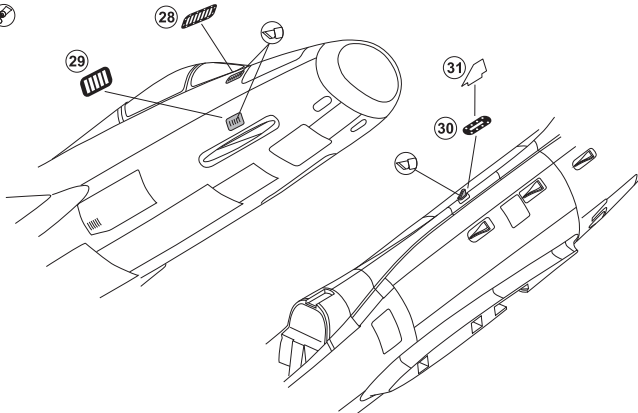

SMB-2 Super Mystère B2 'Late'

Designed for 1:72 scale Azur kit (FR0036)

12