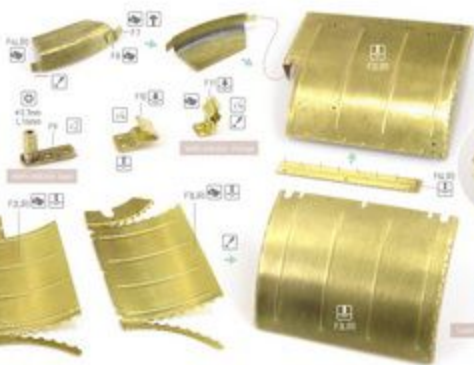

1/35 PE
PzKpfw.V Ausf.D/A PANTHER
Fenders & Side Skirts
(for TAKOM Kit)

1/35 PE
PzKpfw.V Ausf.D/A PANTHER
Storage bin
(for TAKOM Kit)

- 1 Ausf.D Initial/Early/Mid/Late
4x735426/4x30/4x7/30/51
- 2 Ausf.D Late, Ausf.A Early
4x735431/20/51/51
- 3 Ausf.A Mid/Late
4x735427/4x30/30/51