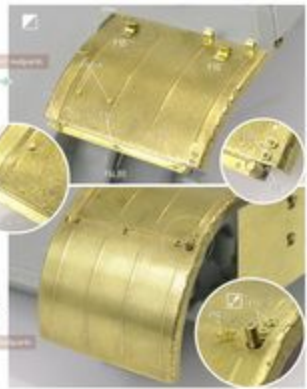

1/35 PE
PzKpfw.V Ausf.D/A PANTHER
Fenders & Side Skirts
(for TAKOM Kit)

1/35 PE
PzKpfw.V Ausf.D/A PANTHER
Storage bin
(for TAKOM Kit)

- 1 Ausf.D Initial/Early/Mid/Late
4x735426/4x30/4x7/30/51
- 2 Ausf.D Late, Ausf.A Early
4x735431/20/51/51
- 3 Ausf.A Mid/Late
4x735427/4x30/30/51