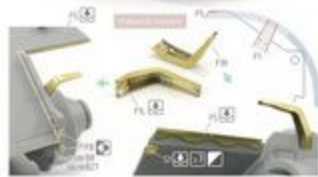

1/35 PE
PzKpfw.V Ausf.D/A PANTHER
Fenders & Side Skirts
(for TAKOM Kit)

1/35 PE
PzKpfw.V Ausf.D/A PANTHER
Storage bin
(for TAKOM Kit)

- 1 Ausf.D Initial/Early/Mid/Late
4x735426/4x30/4x7/30/51
- 2 Ausf.D Late, Ausf.A Early
4x735431/20/51/51
- 3 Ausf.A Mid/Late
4x735427/4x30/30/51