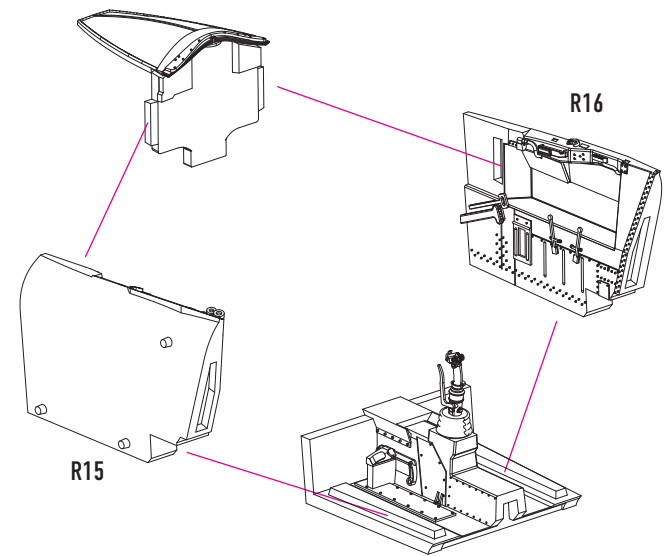

1 REMOVE PART SPRUES

2

3

4

5

6

7

8

9

PART FROM SET E2

10

WHEN THE COCKPIT IS OPEN

11

CUT PART A18 FROM ICM SET

FRONT WHEEL BAY OF RESKIT RSU48-091

FRONT WHEEL BAY OF ICM KIT