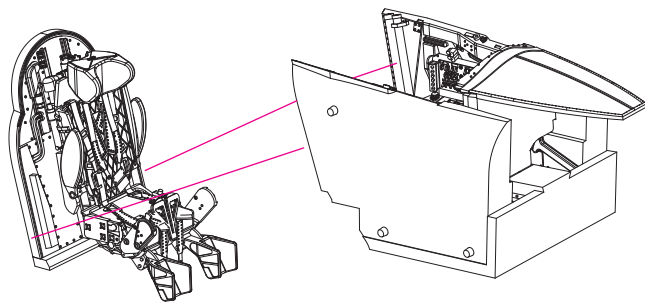

1 REMOVE PART SPRUES

2

3

4

5

6

7

8

9

PART FROM SET E2

10

WHEN THE COCKPIT IS OPEN

11

CUT PART A18 FROM ICM SET

FRONT WHEEL BAY OF RESKIT RSU48-091

FRONT WHEEL BAY OF ICM KIT