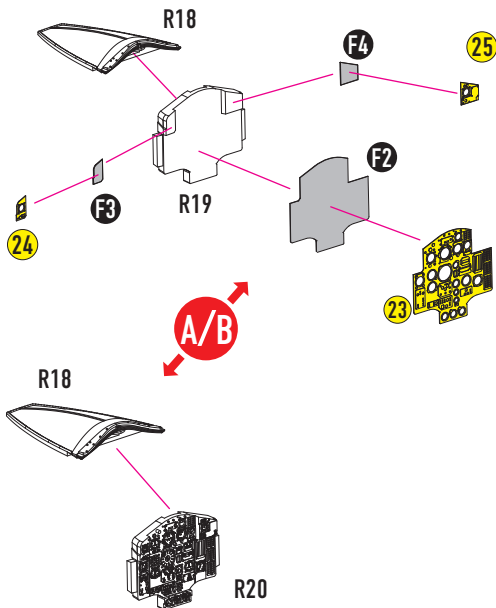

1 REMOVE PART SPRUES

2

3

4

5

6

7

8

9

PART FROM SET E2

10

WHEN THE COCKPIT IS OPEN

11

CUT PART A18 FROM ICM SET

FRONT WHEEL BAY OF RESKIT RSU48-091

FRONT WHEEL BAY OF ICM KIT