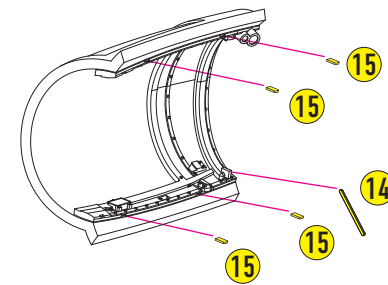

1 REMOVE PART SPRUES

2

3

4

5

6

7

8

9

PART FROM SET E2

10

WHEN THE COCKPIT IS OPEN

11

CUT PART A18 FROM ICM SET

FRONT WHEEL BAY OF RESKIT RSU48-091

FRONT WHEEL BAY OF ICM KIT