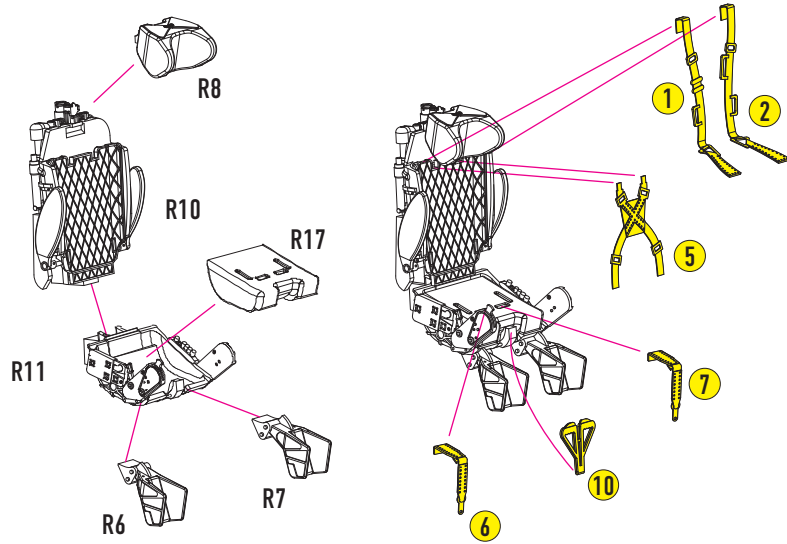

1 REMOVE PART SPRUES

2

3

4

5

6

7

8

9

PART FROM SET E2

10

WHEN THE COCKPIT IS OPEN

11

CUT PART A18 FROM ICM SET

FRONT WHEEL BAY OF RESKIT RSU48-091

FRONT WHEEL BAY OF ICM KIT