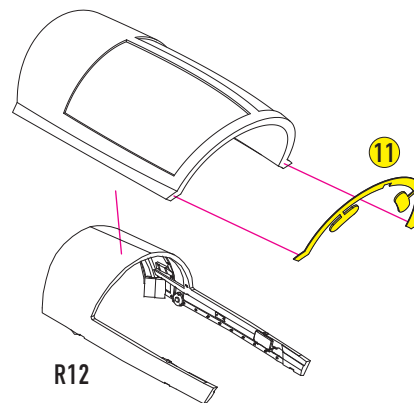

1 REMOVE PART SPRUES

2

3

4

5

6

7

8

9

PART FROM SET E2

10

WHEN THE COCKPIT IS OPEN

11

CUT PART A18 FROM ICM SET

FRONT WHEEL BAY OF RESKIT RSU48-091

FRONT WHEEL BAY OF ICM KIT