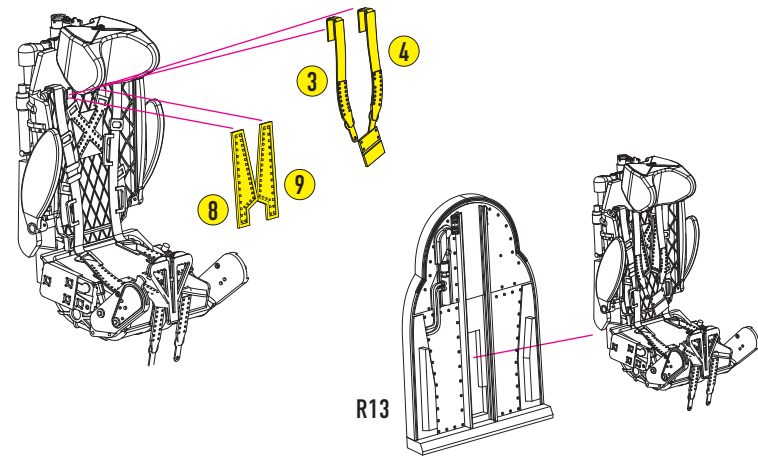

1 REMOVE PART SPRUES

2

3

4

5

6

7

8

9

PART FROM SET E2

10

WHEN THE COCKPIT IS OPEN

11

CUT PART A18 FROM ICM SET

FRONT WHEEL BAY OF RESKIT RSU48-091

FRONT WHEEL BAY OF ICM KIT