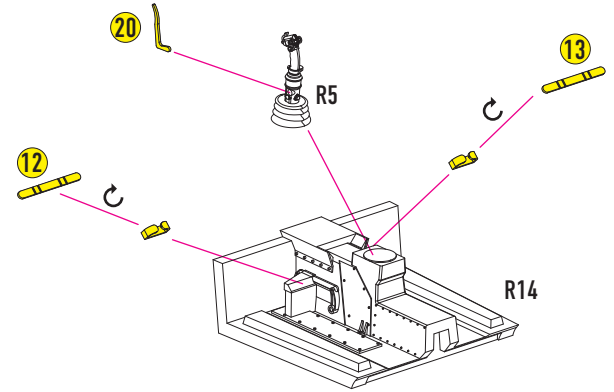

1 REMOVE PART SPRUES

2

3

4

5

6

7

8

9

PART FROM SET E2

10

WHEN THE COCKPIT IS OPEN

11

CUT PART A18 FROM ICM SET

FRONT WHEEL BAY OF RESKIT RSU48-091

FRONT WHEEL BAY OF ICM KIT