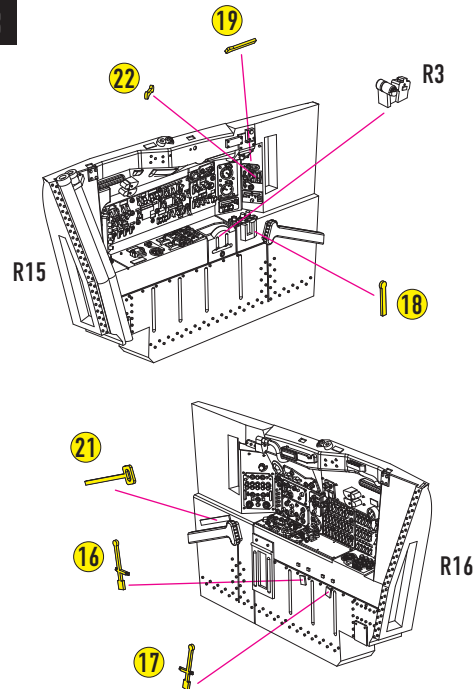

1 REMOVE PART SPRUES

2

3

4

5

6

7

8

9

PART FROM SET E2

10

WHEN THE COCKPIT IS OPEN

11

CUT PART A18 FROM ICM SET

FRONT WHEEL BAY OF RESKIT RSU48-091

FRONT WHEEL BAY OF ICM KIT