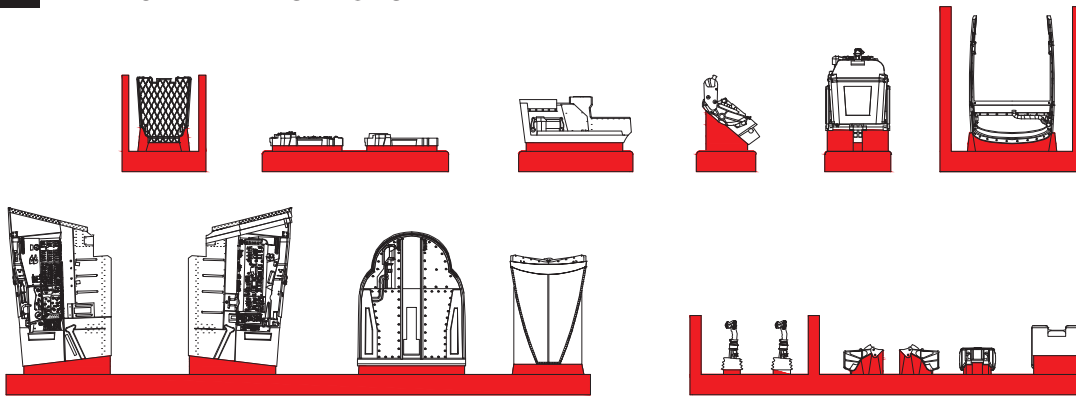

1 REMOVE PART SPRUES

2

3

4

5

6

7

8

9

PART FROM SET E2

10

WHEN THE COCKPIT IS OPEN

11

CUT PART A18 FROM ICM SET

FRONT WHEEL BAY OF RESKIT RSU48-091

FRONT WHEEL BAY OF ICM KIT