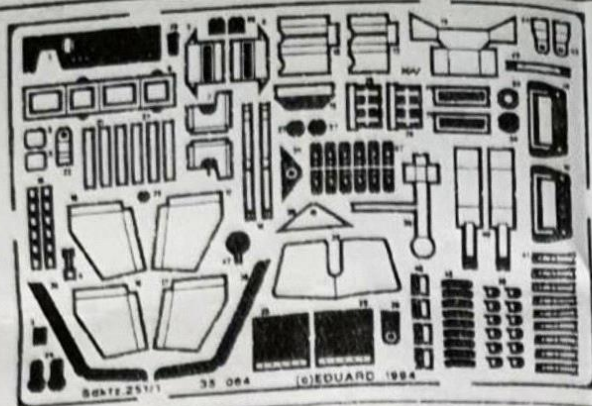

Sdkfz.251/1 Hanomag

35 064

1/35 scale detail set
Recommended kit: TAMIYA

- REMOVE
- OPPOSITE SIDE
- REPLACE