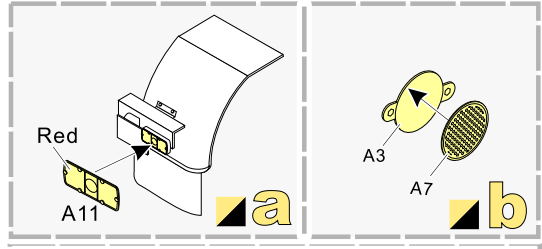

Modern Russian 9A52-2 Smerch long-range rocket launcher Lenses and taillights

現代俄羅斯9A52-2龍卷風遠程火箭炮車燈改造件 (For MENG Ss009)

 安装
install
 折叠
bend
 另一側相同制作
repeat on opposite side

VOYAGERMODEL® 永無不盡 極致享受
 The Best Upgrade Solution
Recommended item
 Pe35800 | Modern Russian 9A52-2 Smerch long-range rocket launcher basic