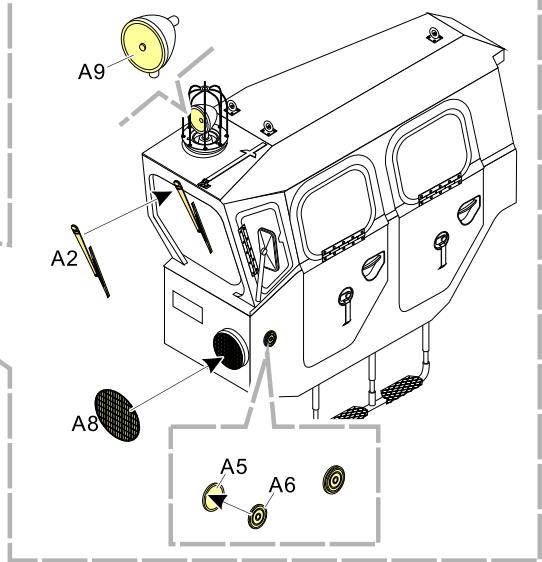

Modern Russian 9A52-2 Smerch long-range rocket launcher Lenses and taillights

現代俄羅斯9A52-2龍卷風遠程火箭炮車燈改造件 (For MENG Ss009)

 安装
install
 折叠
bend
 另一側相同制作
repeat on opposite side

VOYAGERMODEL® 永無不盡 極致享受
 The Best Upgrade Solution
Recommended item
 Pe35800 | Modern Russian 9A52-2 Smerch long-range rocket launcher basic