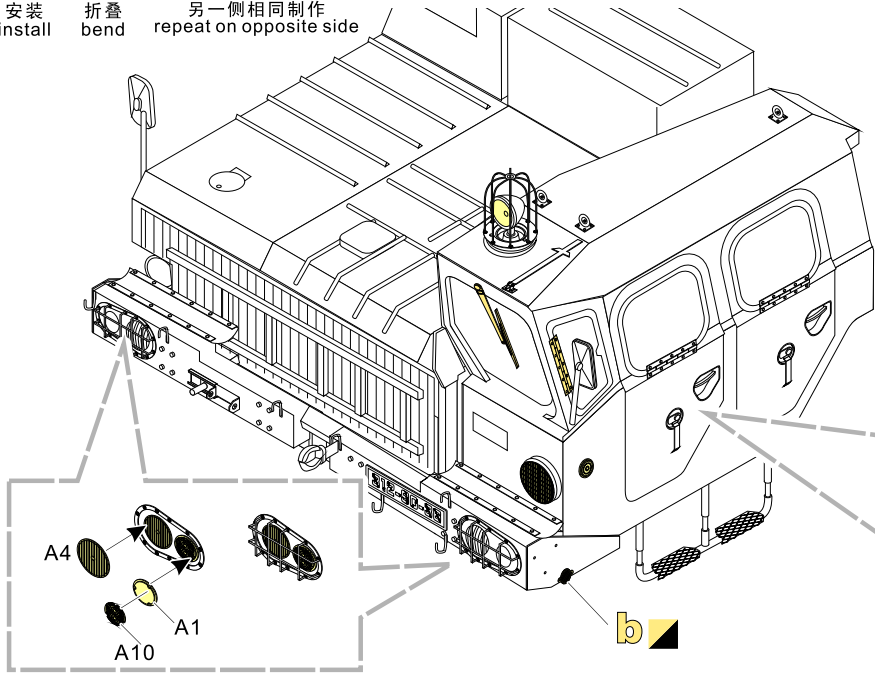

Modern Russian 9A52-2 Smerch long-range rocket launcher Lenses and taillights

現代俄羅斯9A52-2龍卷風遠程火箭炮車燈改造件 (For MENG Ss009)

 安装
install
 折叠
bend
 另一側相同制作
repeat on opposite side

VOYAGERMODEL® 永無不盡 極致享受
 The Best Upgrade Solution
Recommended item
 Pe35800 | Modern Russian 9A52-2 Smerch long-range rocket launcher basic