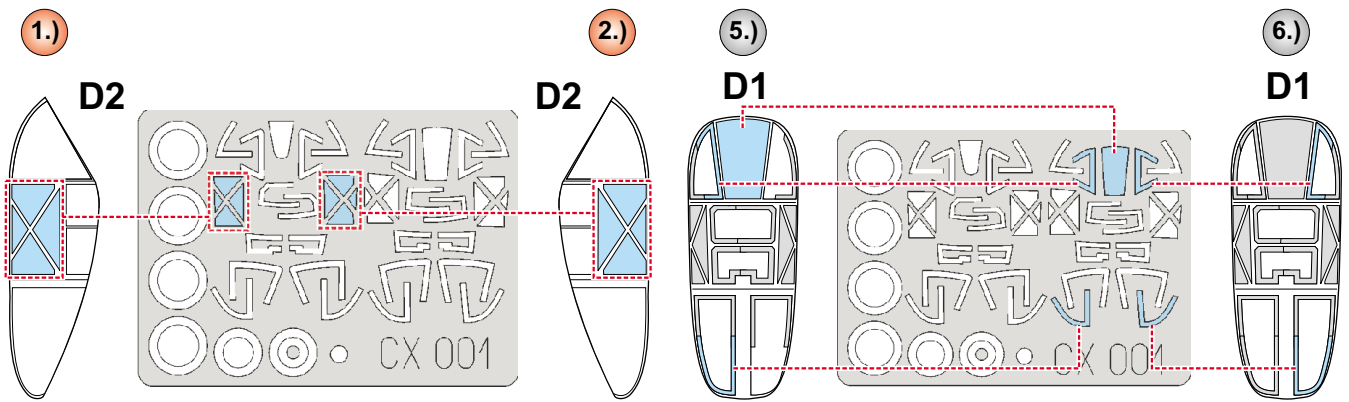

# P-38 Lightning

The die-cut mask for accurate canopy frame painting of the  
*Hasegawa 1/72 KIT*

CX 001

7.) 7.)

INTERIOR COLOR

LIQUID MASK ■

8.) 8.)

CAMOUFLAGE COLOR