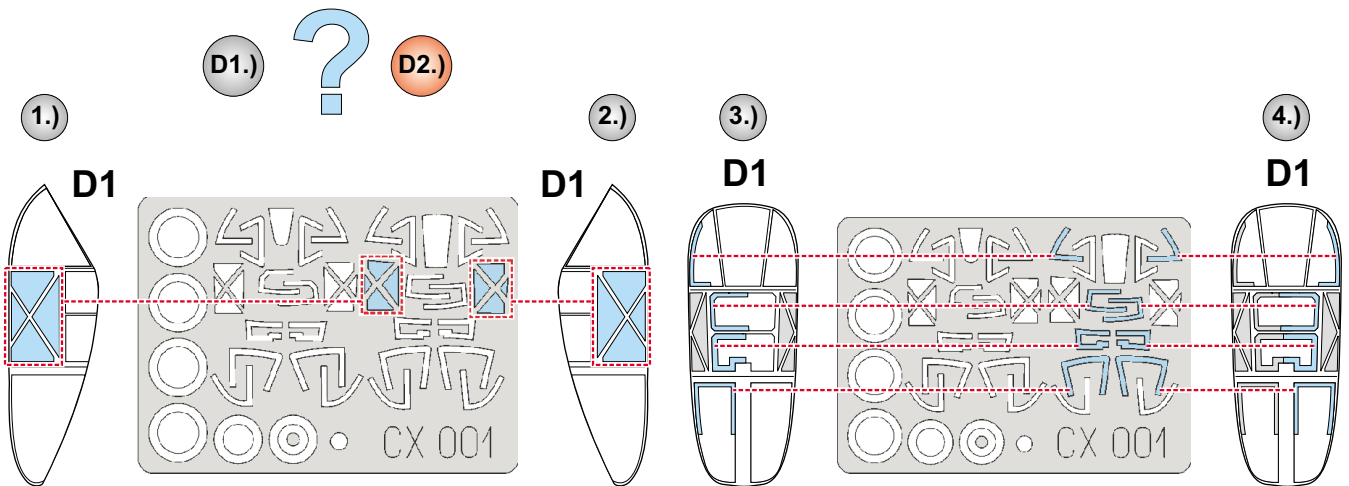

eduard  
MASK

# P-38 Lightning

The die-cut mask for accurate canopy frame painting of the  
*Hasegawa 1/72 KIT*

CX 001

7.) 7.)

INTERIOR COLOR

LIQUID MASK ■

8.) 8.)

CAMOUFLAGE COLOR