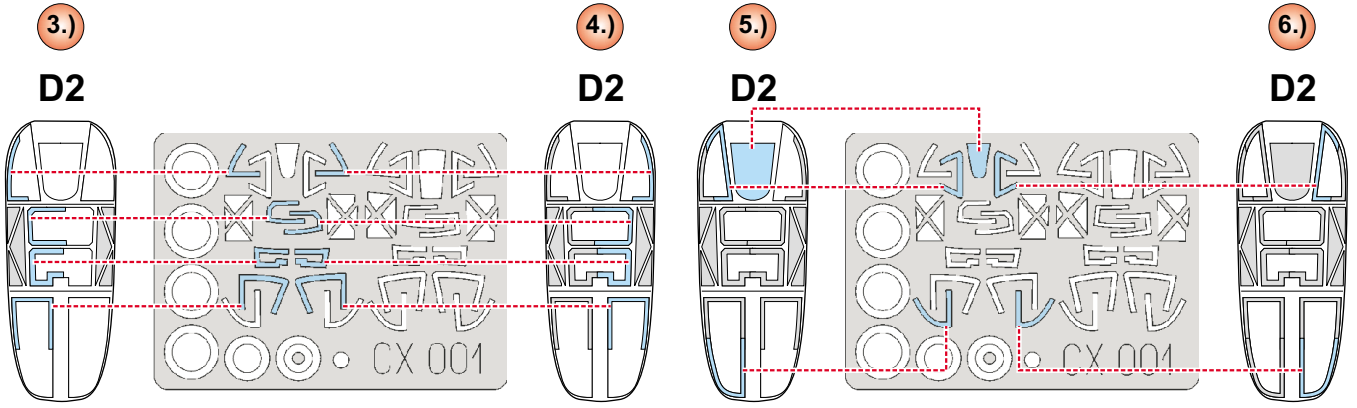

# P-38 Lightning

The die-cut mask for accurate canopy frame painting of the  
*Hasegawa 1/72 KIT*

CX 001

7.) 7.)

INTERIOR COLOR

LIQUID MASK ■

8.) 8.)

CAMOUFLAGE COLOR