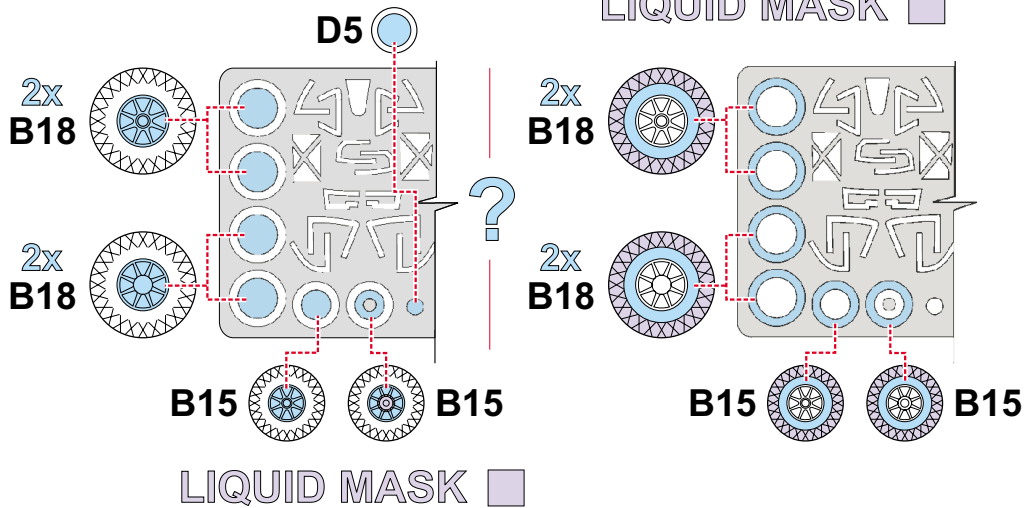

# P-38 Lightning

The die-cut mask for accurate canopy frame painting of the  
*Hasegawa 1/72 KIT*

CX 001

7.) 7.)

INTERIOR COLOR

LIQUID MASK ■

8.) 8.)

CAMOUFLAGE COLOR