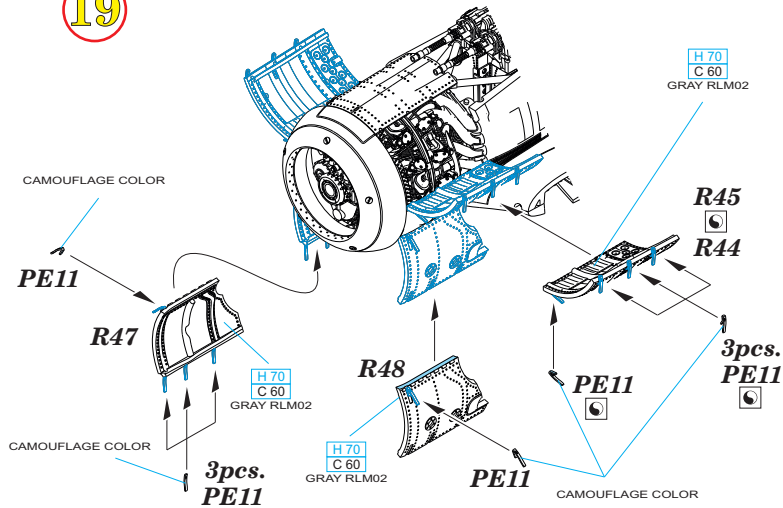

R45

R44

3pcs.
PE11

20

FOR OPEN POSITION ONLY

21

22

BRASSIN
672086