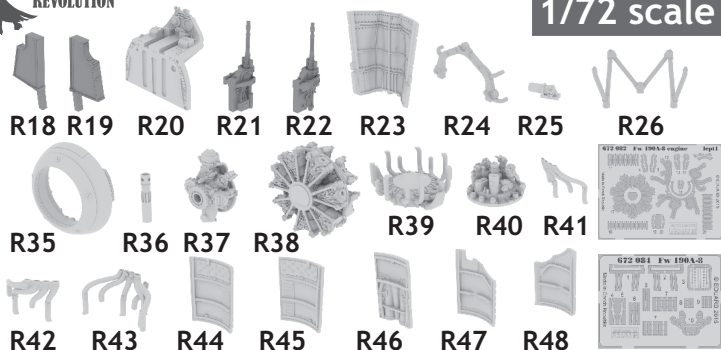

672 088 Fw 190A-8 engine & fuselage guns

for Eduard kit - pro stavebnici Eduard

1/72 scale

COLOURS

GSI Creos (GUNZE)			Mr.METAL COLOR	
AQUEOUS	Mr.COLOR		Mr.COLOR	
H 7	C 7	BROWN	MC214	DARK IRON
H 12	C 33	FLAT BLACK	MC218	ALUMINIUM
	C 45	SAIL COLOR		
H 33	C 81	RUSSET		
H 70	C 60	GRAY RLM02		