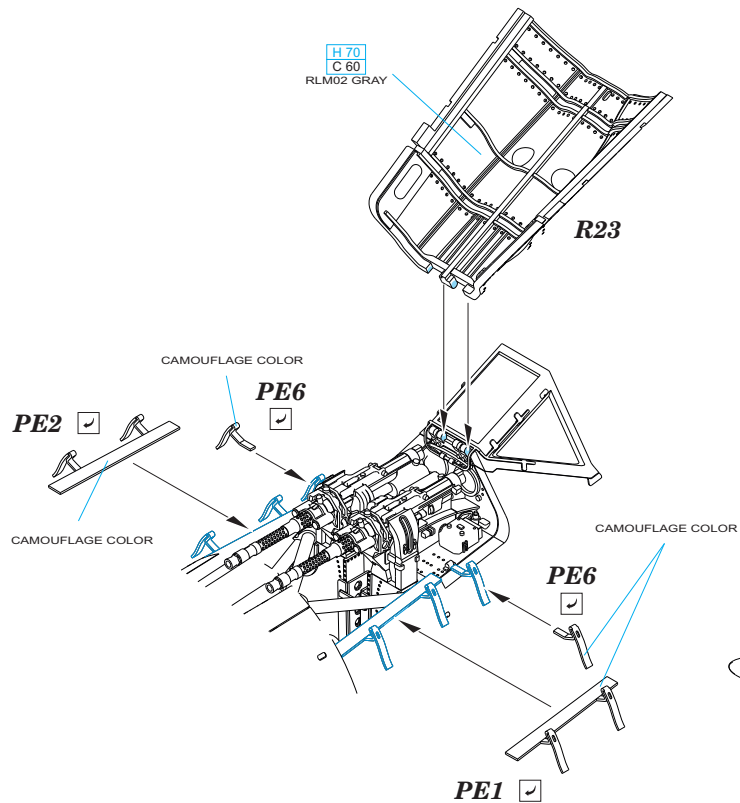

R45

R44

3pcs.
PE11

20

FOR OPEN POSITION ONLY

21

22

BRASSIN
672086