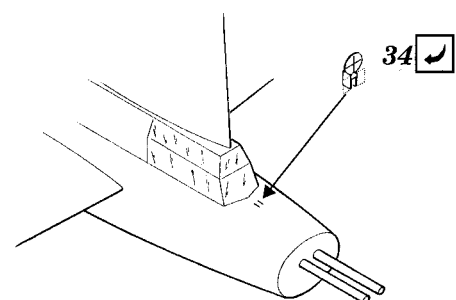

D TAIL GUN POSITION