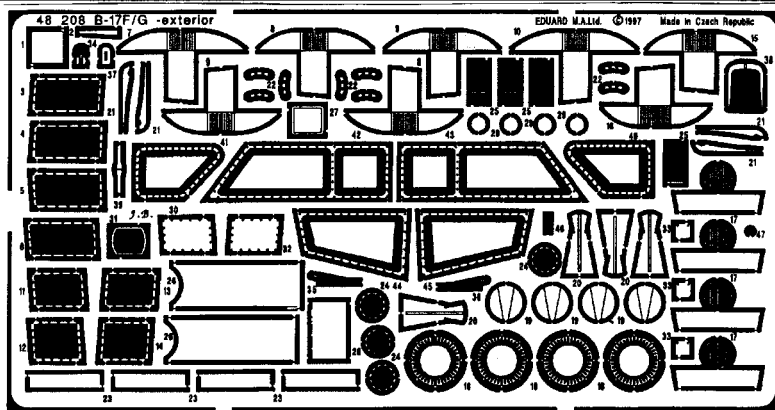

# B-17F/G Flying Fortress

1/48 scale detail set for Monogram kit

48 208

-  OPPOSITE SIDE
-  REMOVE
-  BEND
-  REPLACE
-  GRIND
-  OPTION

## A COCKPIT WINDOWS