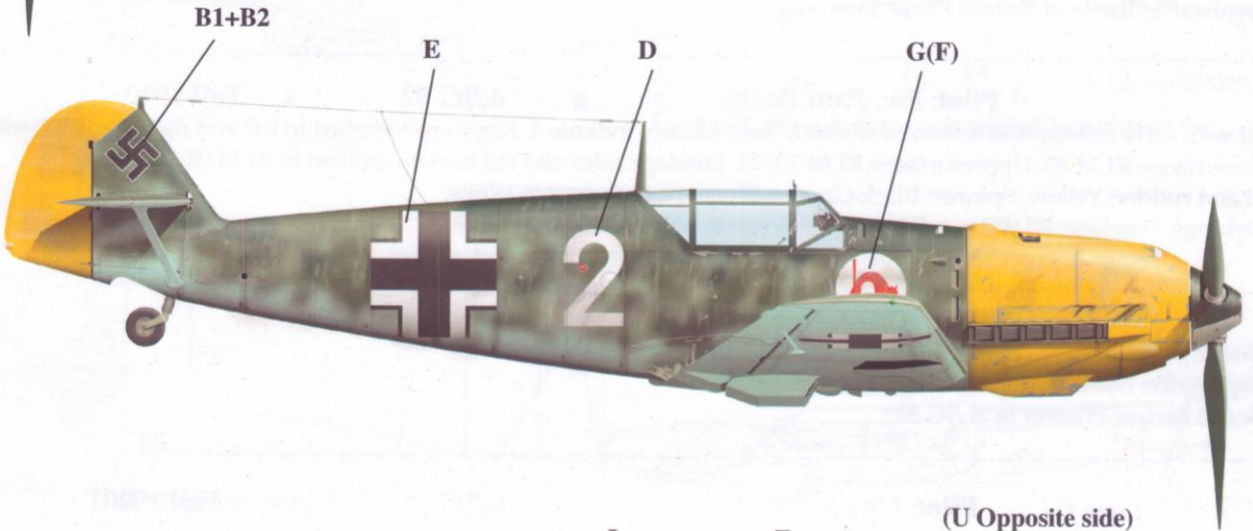

EagleCals
EC#122
□ 1/32

Bf 109E-1

eagle
EDITIONS LTD.

“Yellow 12” Fw. Ernst Arnold 3./JG 27

“White 2” Fw. Paul Boche 4./JG 52

“Yellow 10” W. Nr. 6352 6./JG 54

“Black 13” 2./JG 77

"Yellow 12"**Pilot: Fw. Ernst Arnold****3/JG 27****August 30, 1940**

Fw. Arnold was shot down in this aircraft on 30 August 1940 while on a freelance fighter patrol over England. He had to force land his crippled aircraft after taking hits in the radiator and it remained relatively intact.