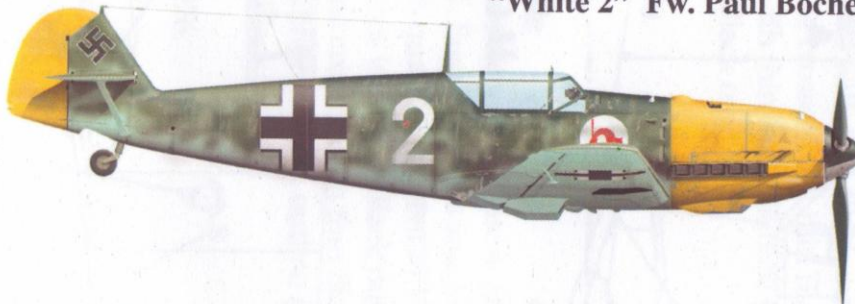

EagleCals
EC#122
□ 1/32

Bf 109E-1

eagle
EDITIONS LTD.

“Yellow 12” Fw. Ernst Arnold 3./JG 27

“White 2” Fw. Paul Boche 4./JG 52

“Yellow 10” W. Nr. 6352 6./JG 54

“Black 13” 2./JG 77

"Yellow 12"**Pilot: Fw. Ernst Arnold****3/JG 27****August 30, 1940**

Fw. Arnold was shot down in this aircraft on 30 August 1940 while on a freelance fighter patrol over England. He had to force land his crippled aircraft after taking hits in the radiator and it remained relatively intact.