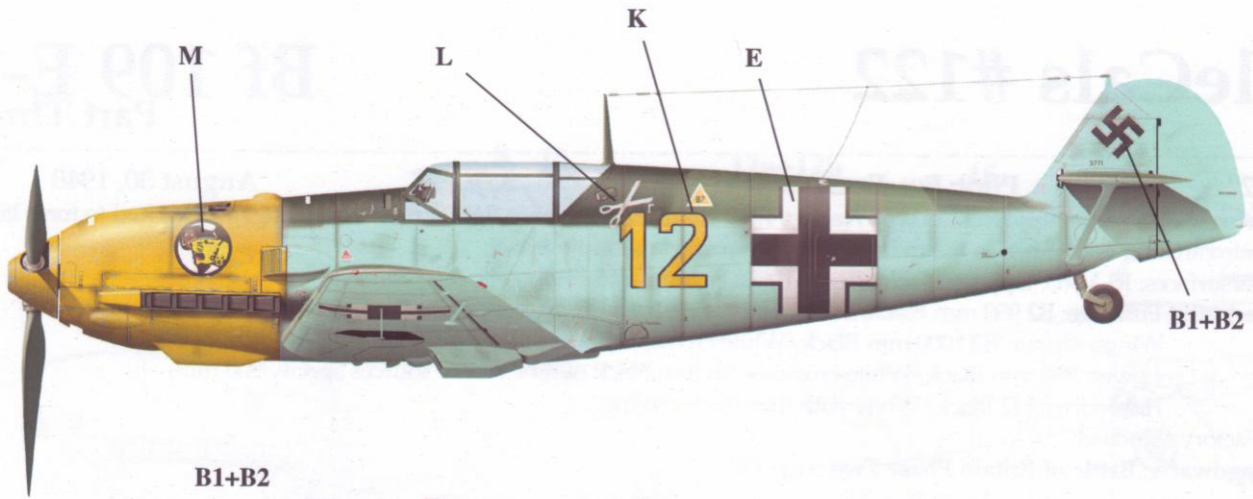

EagleCals
EC#122
□ 1/32

Bf 109E-1

eagle
EDITIONS LTD.

“Yellow 12” Fw. Ernst Arnold 3./JG 27

“White 2” Fw. Paul Boche 4./JG 52

“Yellow 10” W. Nr. 6352 6./JG 54

“Black 13” 2./JG 77

"Yellow 12"**Pilot: Fw. Ernst Arnold****3/JG 27****August 30, 1940**

Fw. Arnold was shot down in this aircraft on 30 August 1940 while on a freelance fighter patrol over England. He had to force land his crippled aircraft after taking hits in the radiator and it remained relatively intact.