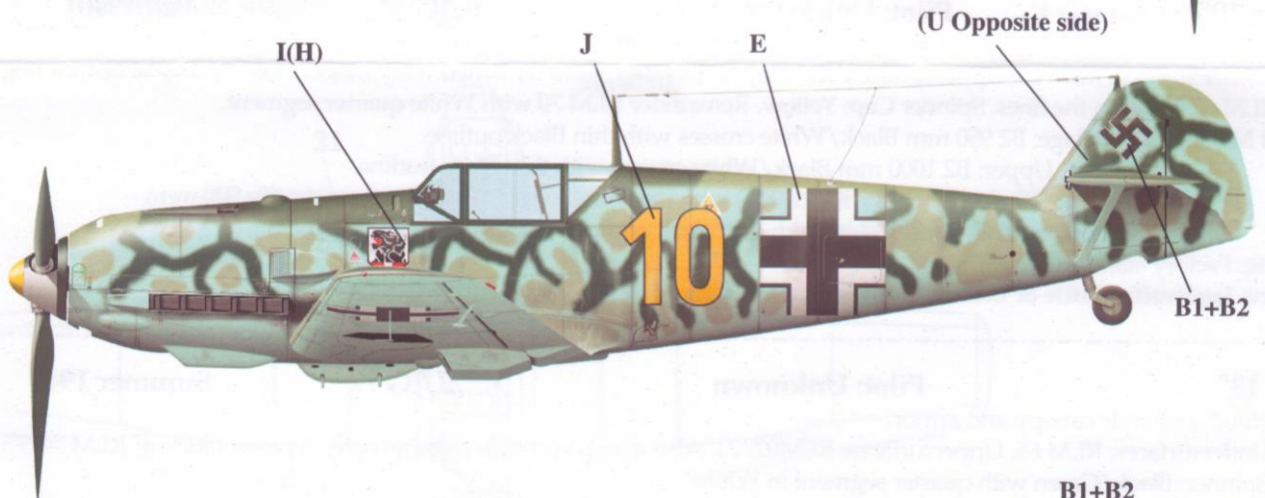

EagleCals
EC#122
□ 1/32

Bf 109E-1

eagle
EDITIONS LTD.

“Yellow 12” Fw. Ernst Arnold 3./JG 27

“White 2” Fw. Paul Boche 4./JG 52

“Yellow 10” W. Nr. 6352 6./JG 54

“Black 13” 2./JG 77

"Yellow 12"**Pilot: Fw. Ernst Arnold****3/JG 27****August 30, 1940**

Fw. Arnold was shot down in this aircraft on 30 August 1940 while on a freelance fighter patrol over England. He had to force land his crippled aircraft after taking hits in the radiator and it remained relatively intact.