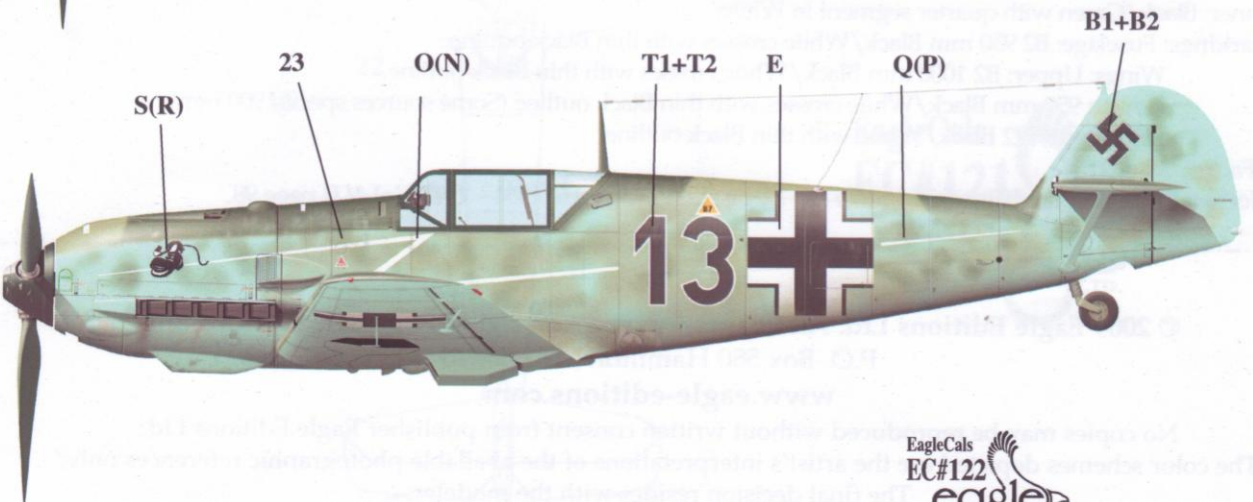

EagleCals
EC#122
□ 1/32

Bf 109E-1

eagle
EDITIONS LTD.

“Yellow 12” Fw. Ernst Arnold 3./JG 27

“White 2” Fw. Paul Boche 4./JG 52

“Yellow 10” W. Nr. 6352 6./JG 54

“Black 13” 2./JG 77

"Yellow 12"**Pilot: Fw. Ernst Arnold****3/JG 27****August 30, 1940**

Fw. Arnold was shot down in this aircraft on 30 August 1940 while on a freelance fighter patrol over England. He had to force land his crippled aircraft after taking hits in the radiator and it remained relatively intact.