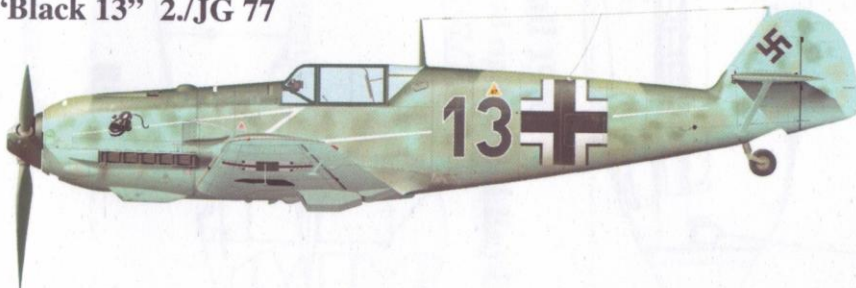

EagleCals
EC#122
□ 1/32

Bf 109E-1

eagle
EDITIONS LTD.

“Yellow 12” Fw. Ernst Arnold 3./JG 27

“White 2” Fw. Paul Boche 4./JG 52

“Yellow 10” W. Nr. 6352 6./JG 54

“Black 13” 2./JG 77

"Yellow 12"**Pilot: Fw. Ernst Arnold****3/JG 27****August 30, 1940**

Fw. Arnold was shot down in this aircraft on 30 August 1940 while on a freelance fighter patrol over England. He had to force land his crippled aircraft after taking hits in the radiator and it remained relatively intact.