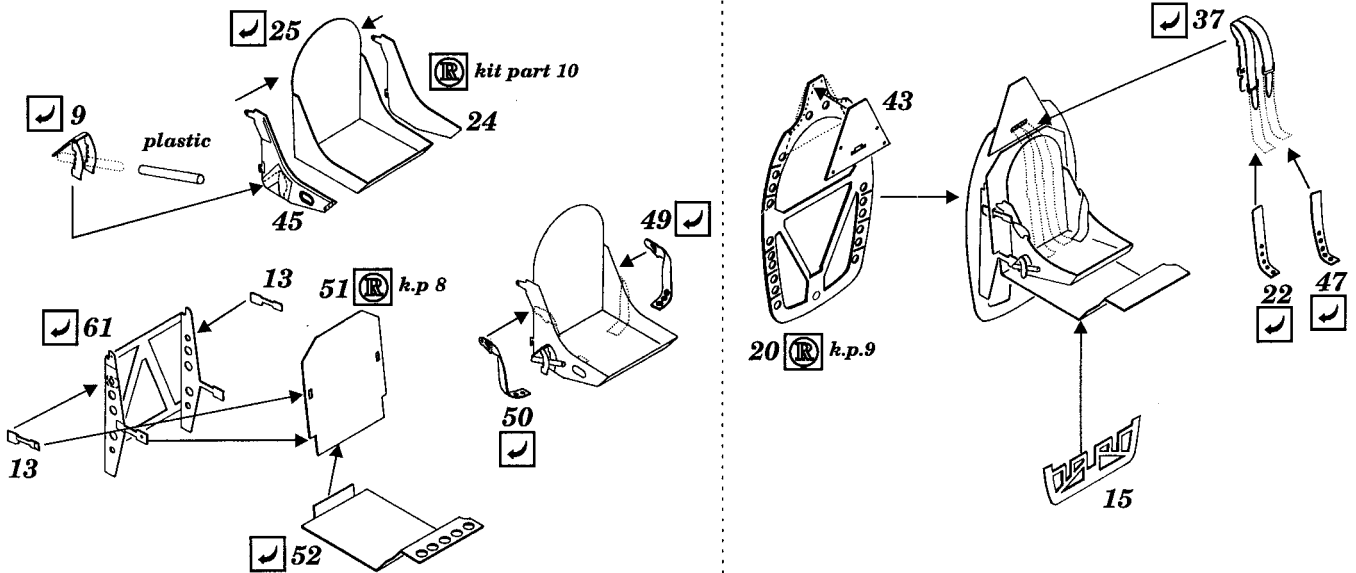

Supermarine Spitfire 22/Seafire 47

48 202

1/48 scale detail set for Airfix kit

-  OPPOSITE SIDE
-  REMOVE
-  BEND
-  REPLACE
-  GRIND
-  OPTION

A COCKPIT - LEFT SIDE

B COCKPIT - RIGHT SIDE

C SEAT

D INSTRUMENT PANEL

E INTERIOR DOOR

F EXTERIOR DETAILS