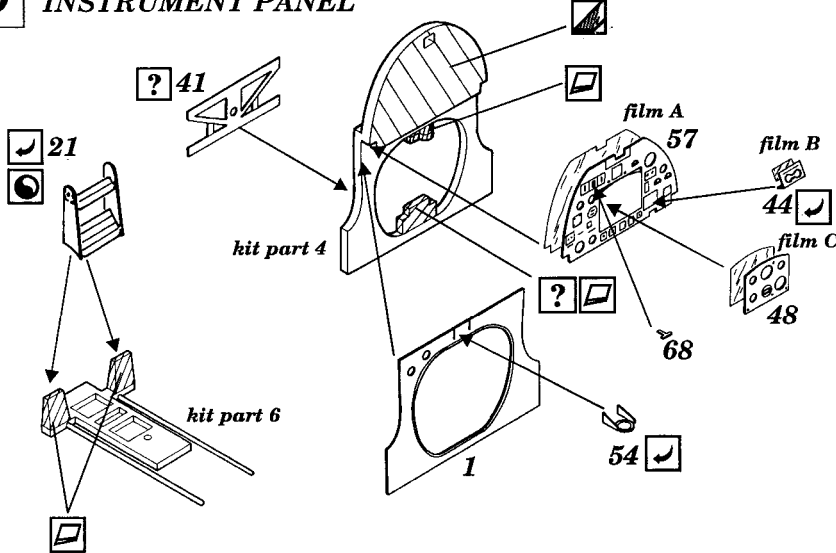

Supermarine Spitfire 22/Seafire 47

48 202

1/48 scale detail set for Airfix kit

-  OPPOSITE SIDE
-  REMOVE
-  BEND
-  REPLACE
-  GRIND
-  OPTION

A COCKPIT - LEFT SIDE

B COCKPIT - RIGHT SIDE

C SEAT

D INSTRUMENT PANEL