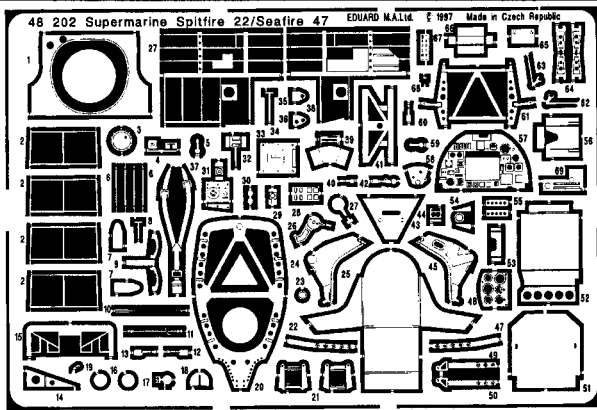

Supermarine Spitfire 22/Seafire 47

48 202

1/48 scale detail set for Airfix kit

-  OPPOSITE SIDE
-  REMOVE
-  BEND
-  REPLACE
-  GRIND
-  OPTION

A COCKPIT - LEFT SIDE

B COCKPIT - RIGHT SIDE

C SEAT

D INSTRUMENT PANEL

E INTERIOR DOOR

F EXTERIOR DETAILS