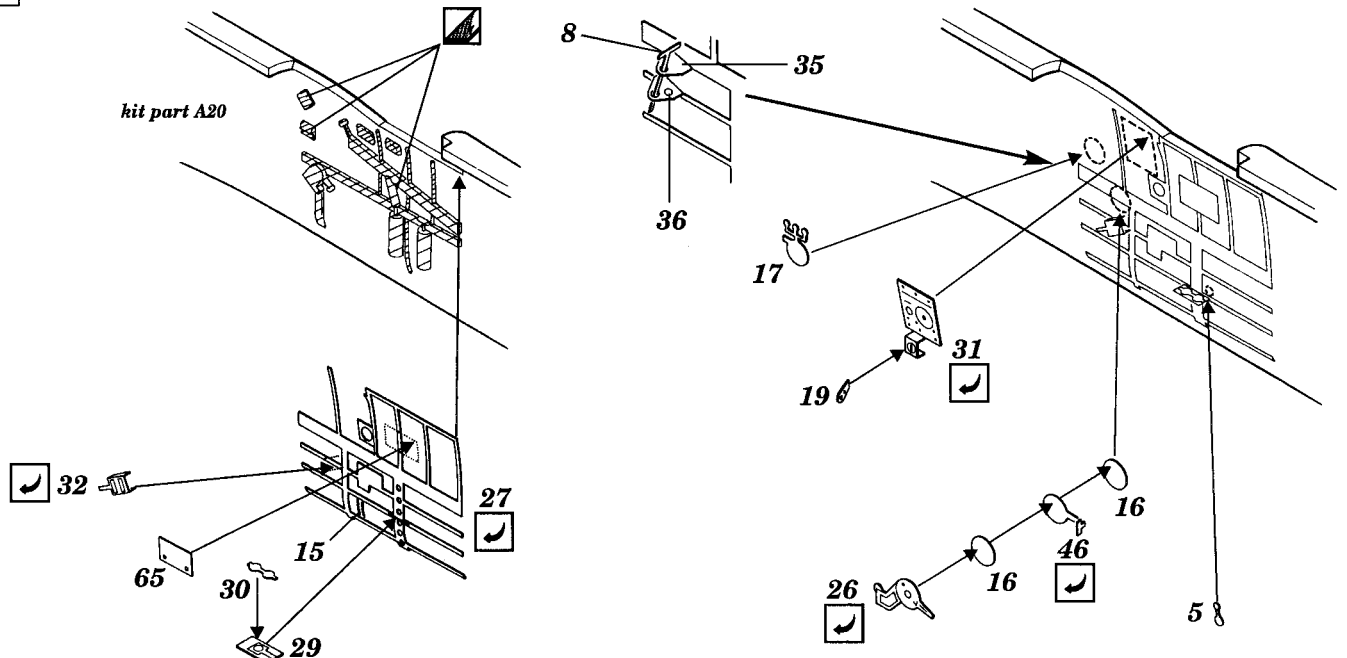

Supermarine Spitfire 22/Seafire 47

48 202

1/48 scale detail set for Airfix kit

-  OPPOSITE SIDE
-  REMOVE
-  BEND
-  REPLACE
-  GRIND
-  OPTION

A COCKPIT - LEFT SIDE

B COCKPIT - RIGHT SIDE

C SEAT

D INSTRUMENT PANEL

E INTERIOR DOOR

F EXTERIOR DETAILS