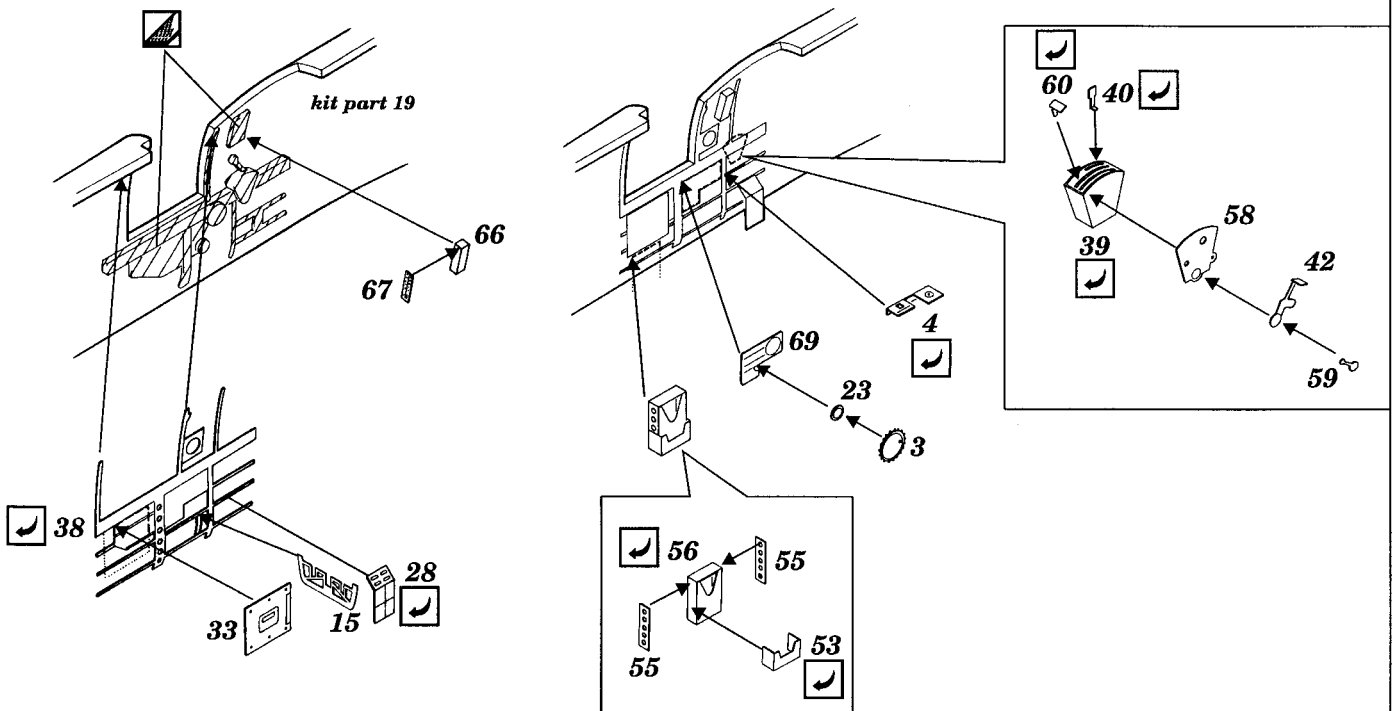

Supermarine Spitfire 22/Seafire 47

48 202

1/48 scale detail set for Airfix kit

-  OPPOSITE SIDE
-  REMOVE
-  BEND
-  REPLACE
-  GRIND
-  OPTION

A COCKPIT - LEFT SIDE

B COCKPIT - RIGHT SIDE

C SEAT

D INSTRUMENT PANEL

E INTERIOR DOOR

F EXTERIOR DETAILS