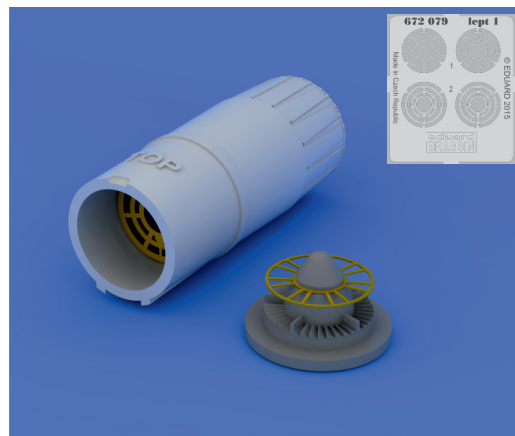

672 079 F-4J exhaust nozzles

for Academy kit - pro stavebnici Academy

1/72

BEST BRASS RESIN AROUND!