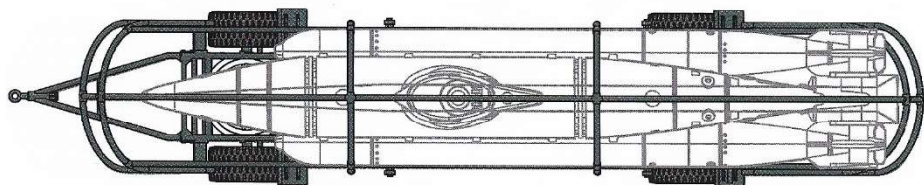

STEP 2
symmetrical
assembly

STEP 2
symmetrical
assembly

INFO view

CAM. A

Tmavě žlutá
Dark Yellow
H403 / C39

Barva pneu
Tire Black
H77 / C137

Special
ARMOUR

CAM. B