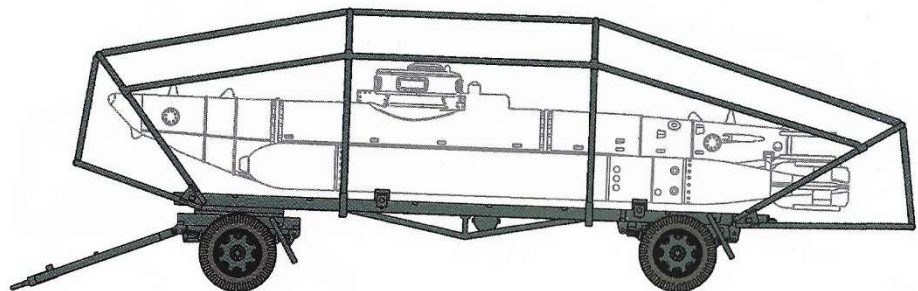

STEP 2
symmetrical
assembly

STEP 2
symmetrical
assembly

INFO view

CAM. A

Tmavě žlutá
Dark Yellow
H403 / C39

Barva pneu
Tire Black
H77 / C137

Special
ARMOUR

CAM. B