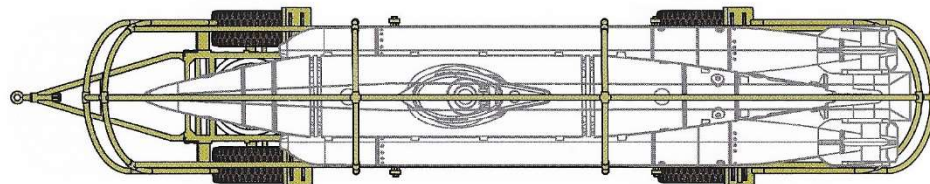

STEP 2
symmetrical
assembly

STEP 2
symmetrical
assembly

INFO view

CAM. A

Tmavě žlutá
Dark Yellow
H403 / C39

Barva pneu
Tire Black
H77 / C137

Special
ARMOUR

CAM. B