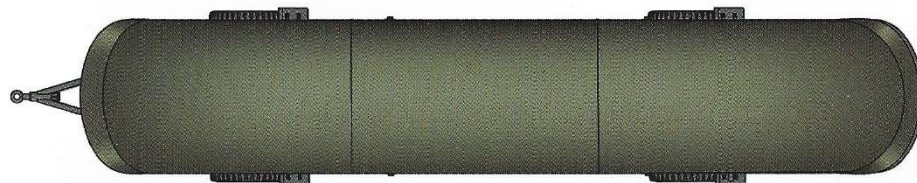

Překryto plachtou / Covered with tarpaulin

● Šedá
Gray
H70 / C60

special
ARMOUR