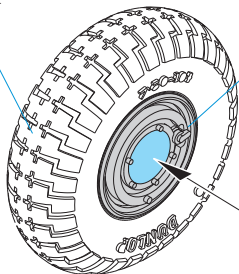

435 21 Obrnice 170
Czech Republic

www.eduard.com

672 109 Spitfire Mk.IX wheels - 4 spoke, w/pattern 1/72

for Eduard kit - pro stavebnici Eduard

BEST BRASS RESIN AROUND!

-  REMOVE
ODSTRANIT
-  BEND
OHNOUIT
-  GRIND
OBROUSIT
-  OPTION
VOLBA
-  DRILL HOLE
VRTAT OTVOR
-  REPLACE
NAHRADIT
-  SYMMETRICAL ASSEMBLY
SYMETRICKÁ MONTÁŽ
-  SCRIBE THE PANEL AND HOLES
RYTI
-  REVERSE SIDE
OTOČIT

CORRECT POSITION OF WHEELS

1

H 77 C137 TIRE BLACK H 8 C 8 SILVER

H 77 C137 TIRE BLACK

H 8 C 8 SILVER

R8 R7

plastic B28 B27

2

H 8 C 8 SILVER

R9

H 77 C137 TIRE BLACK