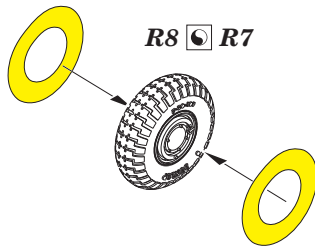

435 21 Obrnice 170
Czech Republic

www.eduard.com

672 109 Spitfire Mk.IX wheels - 4 spoke, w/pattern 1/72

for Eduard kit - pro stavebnici Eduard

BEST BRASS RESIN AROUND!

-  REMOVE
ODSTRANIT
-  BEND
OHNOUIT
-  GRIND
OBROUSIT
-  OPTION
VOLBA
-  DRILL HOLE
VRTAT OTVOR
-  REPLACE
NAHRADIT
-  SYMMETRICAL ASSEMBLY
SYMETRICKÁ MONTÁŽ
-  SCRIBE THE PANEL AND HOLES
RYTI
-  REVERSE SIDE
OTOČIT

CORRECT POSITION OF WHEELS

1

H 77 C137 TIRE BLACK H 8 C 8 SILVER

H 77 C137 TIRE BLACK

H 8 C 8 SILVER

R8 R7

plastic B28 B27

2