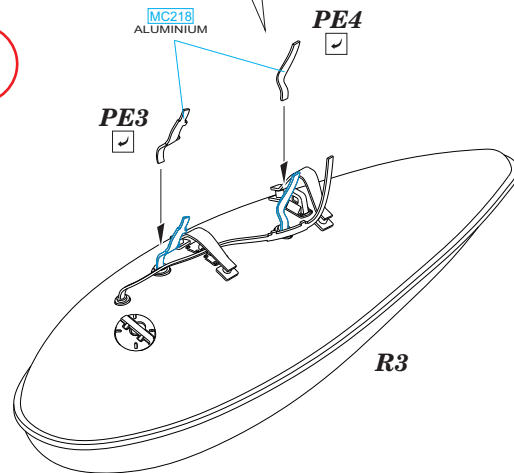

435 21 Obrnice 170
Czech Republic

www.eduard.com

648 238 US 75gal metal drop tanks 1/48

US 75gal metal drop tanks

BEST BRASS RESIN AROUND!

2 pcs.

1

2

3

- | | |
|---|---|
|  REMOVE ODSTRANIT |  BEND OHNOUT |
|  GRIND OBROUSIT |  OPTION VOLBA |
|  DRILL HOLE VRTAT OTVOR |  REPLACE NAHRADIT |
|  SYMMETRICAL ASSEMBLY SYMETRICKÁ MONTÁŽ | |
|  SCRIBE THE PANEL AND HOLES RYTÍ | |
|  REVERSE SIDE OTOČIT | |