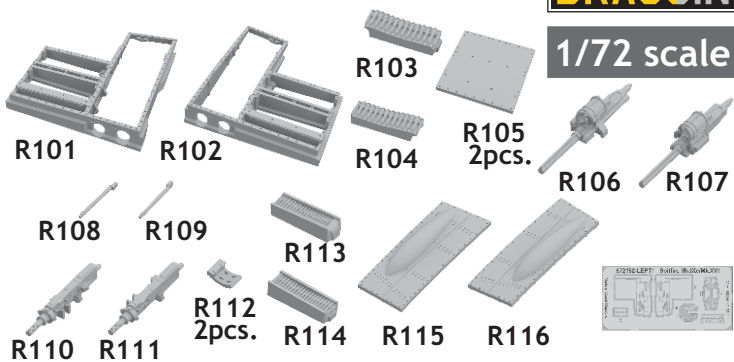

672 153 Spitfire Mk.IXe gun bays

for Eduard kit - pro stavebnici Eduard

eduard
BRASSIN

1/72 scale