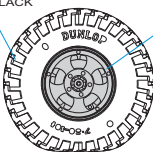

435 21 Obrnice 170
Czech Republic

www.eduard.com

672 107 Spitfire Mk.IX wheels - 5 spoke, w/pattern 1/72

for Eduard kit - pro stavebnici Eduard

BEST BRASS RESIN AROUND!

-  REMOVE
ODSTRANIT
-  BEND
OHNOUT
-  GRIND
OBROUSIT
-  OPTION
VOLBA
-  DRILL HOLE
VRTAT OTVOR
-  REPLACE
NAHRADIT
-  SYMMETRICAL ASSEMBLY
SYMETRICKÁ MONTÁŽ
-  SCRIBE THE PANEL AND HOLES
RYTI
-  REVERSE SIDE
OTOČIT

CORRECT POSITION OF WHEELS

1

H 77 C 137 TIRE BLACK H 8 C 8 SILVER

H 77 C 137 TIRE BLACK

H 8 C 8 SILVER

R4 R3

plastic B28 B27

R3 - left wheel
R4 - right wheel

2

H 8 C 8 SILVER

R9

H 77 C 137 TIRE BLACK

plastic parts