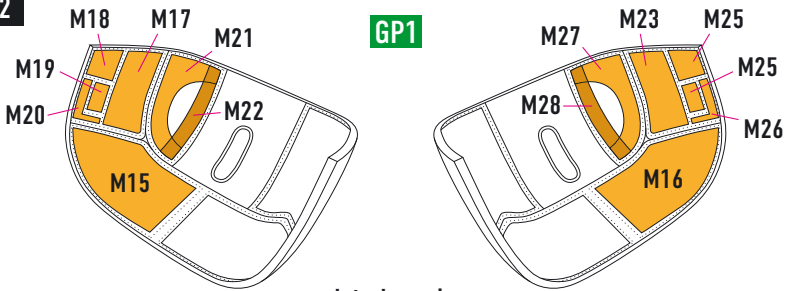

● - KIT PART

● - MASK

● - LIQUID MASK

for Hobby Boss

1

GP1

camouflage color

2

GP1

interior color

3

GP 5,7,8

GP6

GP2

GP3

M29