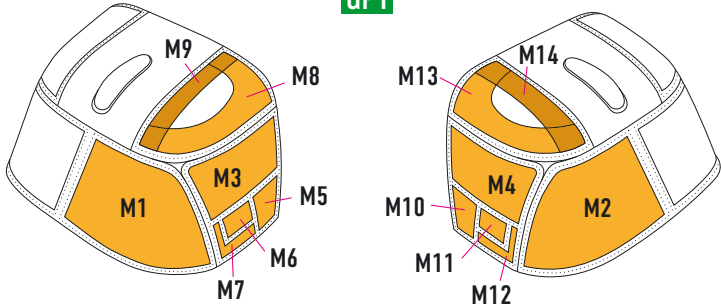

● - KIT PART

● - MASK

● - LIQUID MASK

for Hobby Boss

1

GP1

camouflage color

2

GP1

interior color

3

GP 5,7,8

GP6

GP2

GP3

M29