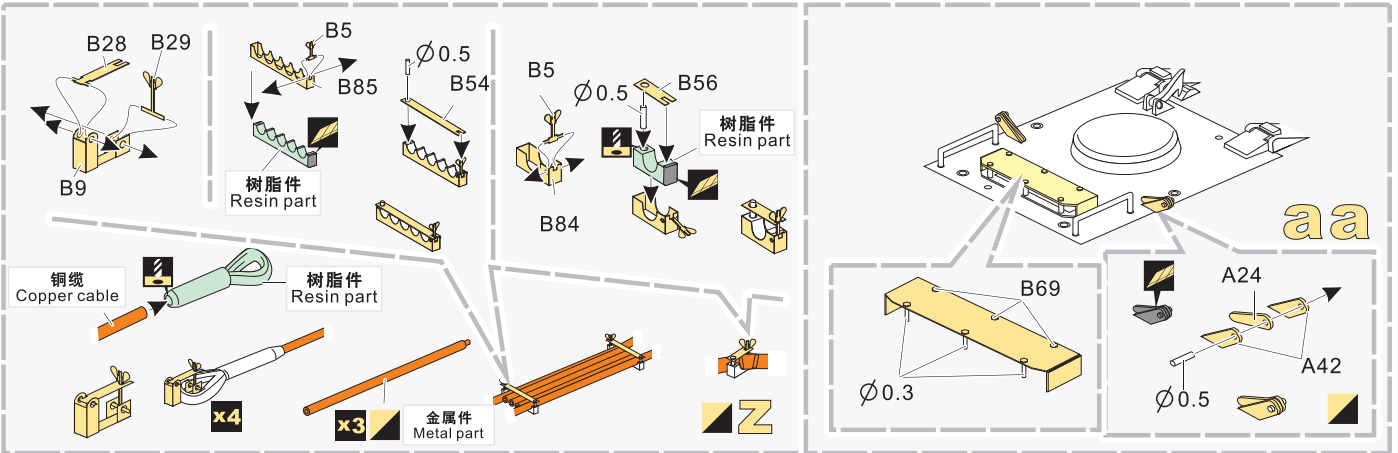

1/35 MILITARY MINIATURE VEHICLE UPGRADE SERIES PE35795