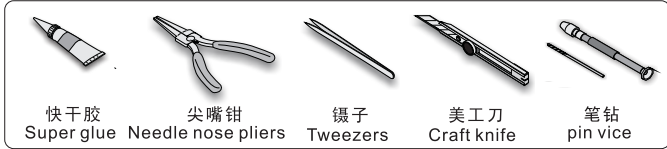

1/35 MILITARY MINIATURE VEHICLE UPGRADE SERIES PE35795

WWII German Tiger I Late Production

二战德军虎I型坦克后期型改造件

[For TAMIYA 35146 25109 25401]

■ 推荐使用工具 RECOMMENDED TOOLS

- 安装 install
- 折叠 bend
- **A1** 改造件零件编号 PE/resin part number
- **B12** 原零件编号 kit part number
- **C22** 被替换的原零件编号 replaced kit part number
- 另一侧相同制作 repeat on opposite side
- 切除 remove
- 打磨 grind off
- 弧度卷曲 radial bending
- **x2** 制作若干组 multiple assembly
- 选择安装 alternative
- 钻孔 drill

用尖端在凹槽处冲压
use penpoint to press on the dent

蚀刻片零件内侧面向上
Put the part upside down

用笔尖在凹槽处刮
Use penpoint to press on the dent

a

b

x2

推荐 PEA055
VOYAGERMODEL PEA055
Recommended

c

d

e

装填手舱盖
Loader s'hatch

f

x2 **x5**

推荐 VBS0112
VOYAGERMODEL VBS0112
Recommended

$\varnothing 0.5$

x5 **x2**