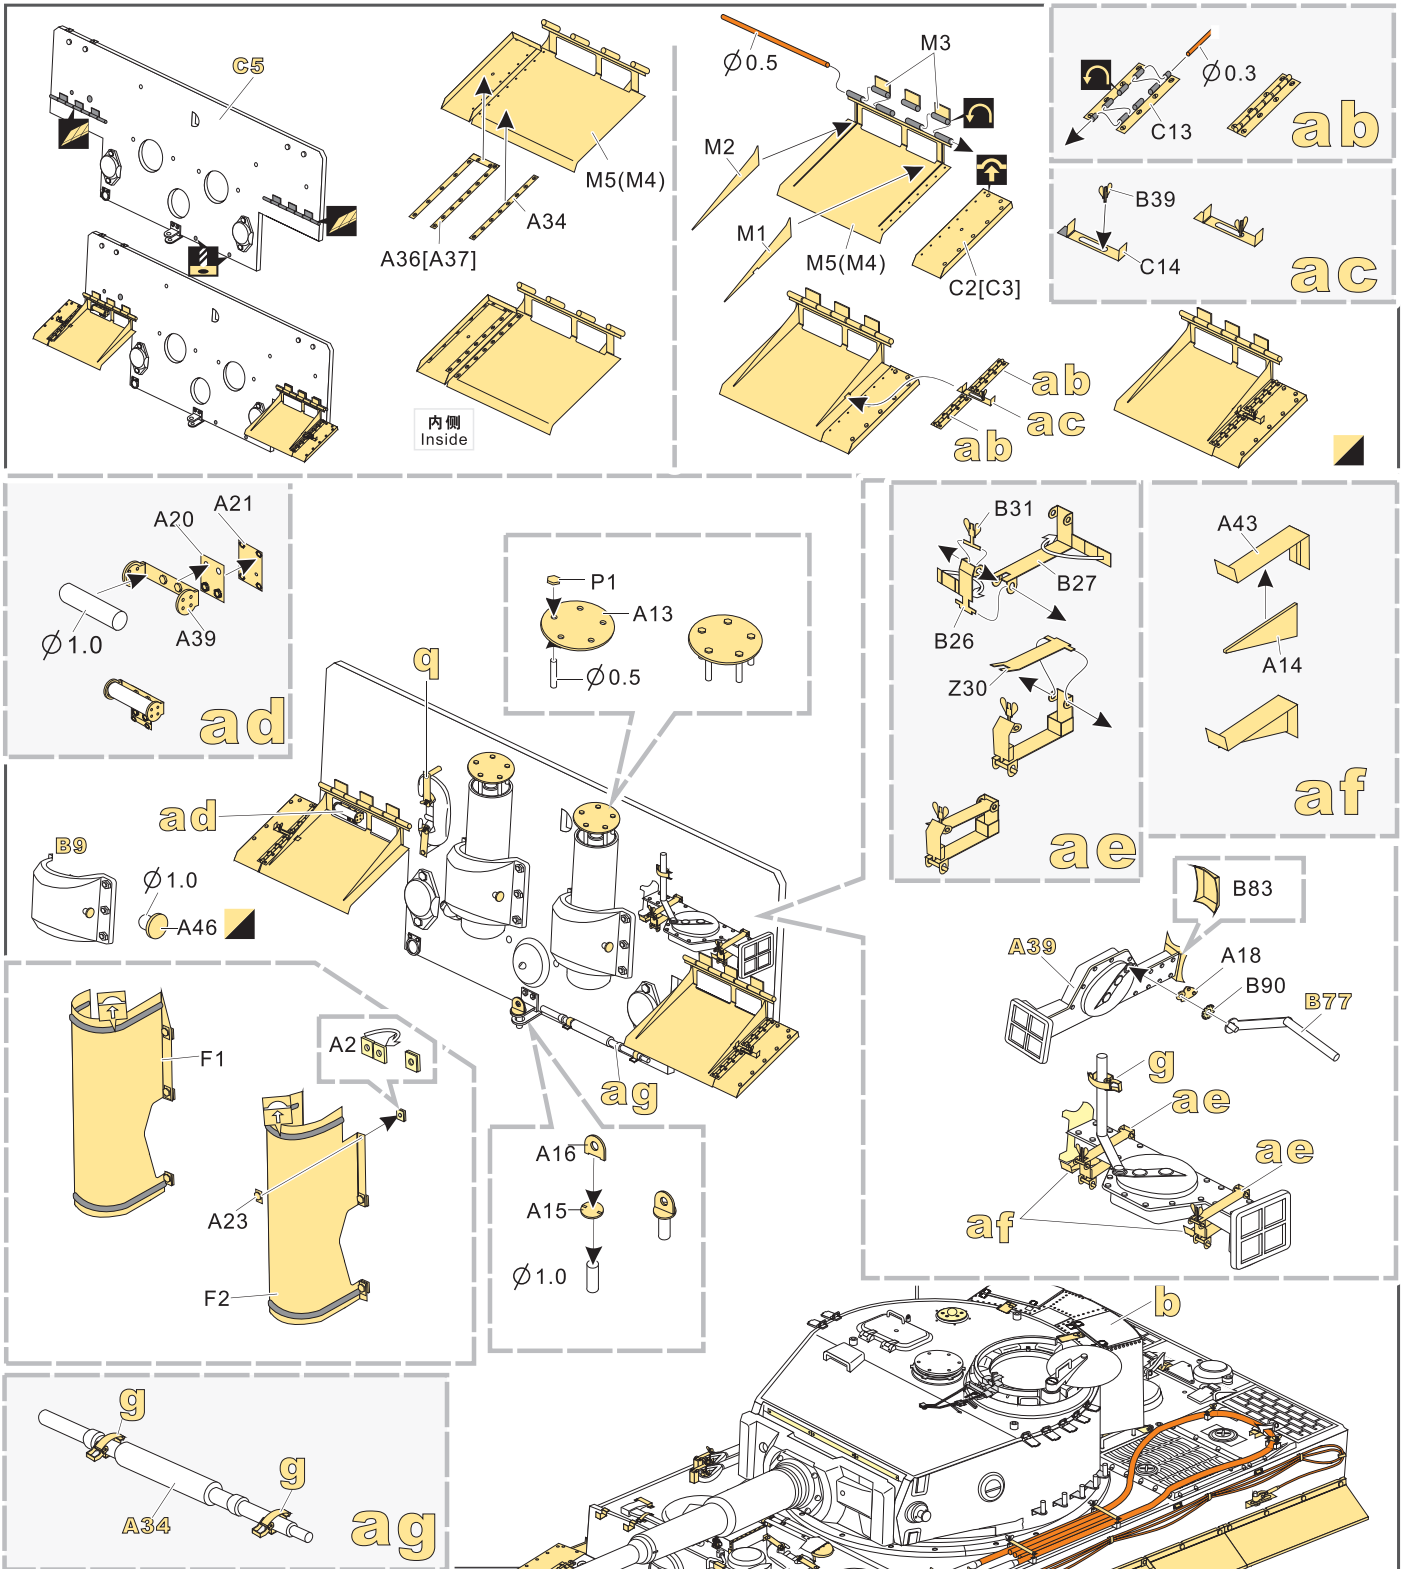

1/35 MILITARY MINIATURE VEHICLE UPGRADE SERIES PE35795

VOYAGERMODEL® 无微不至 极致享受

Recommended item

- PE 35057 WWII German Panzerkampfwagen VI (P)
- PE 35059 WWII German Bergepanzer Tiger (P)
- PE 35136 WWII German STURMTIGER
- PE 35178 WWII German STURMTIGER
- PE 35377 WWII German Tiger I MID Production
- PE 35542 WWII German Tiger I Early Production
- PE 35613 WWII German Tiger I Early Production (smoke discharger include)
- PE 35799 WWII German Tiger I Initial Production Afrika korp
- PE 35762 WWII German Tiger I Initial Production Afrika korp
- PE 35777 WWII German Tiger I MID Production