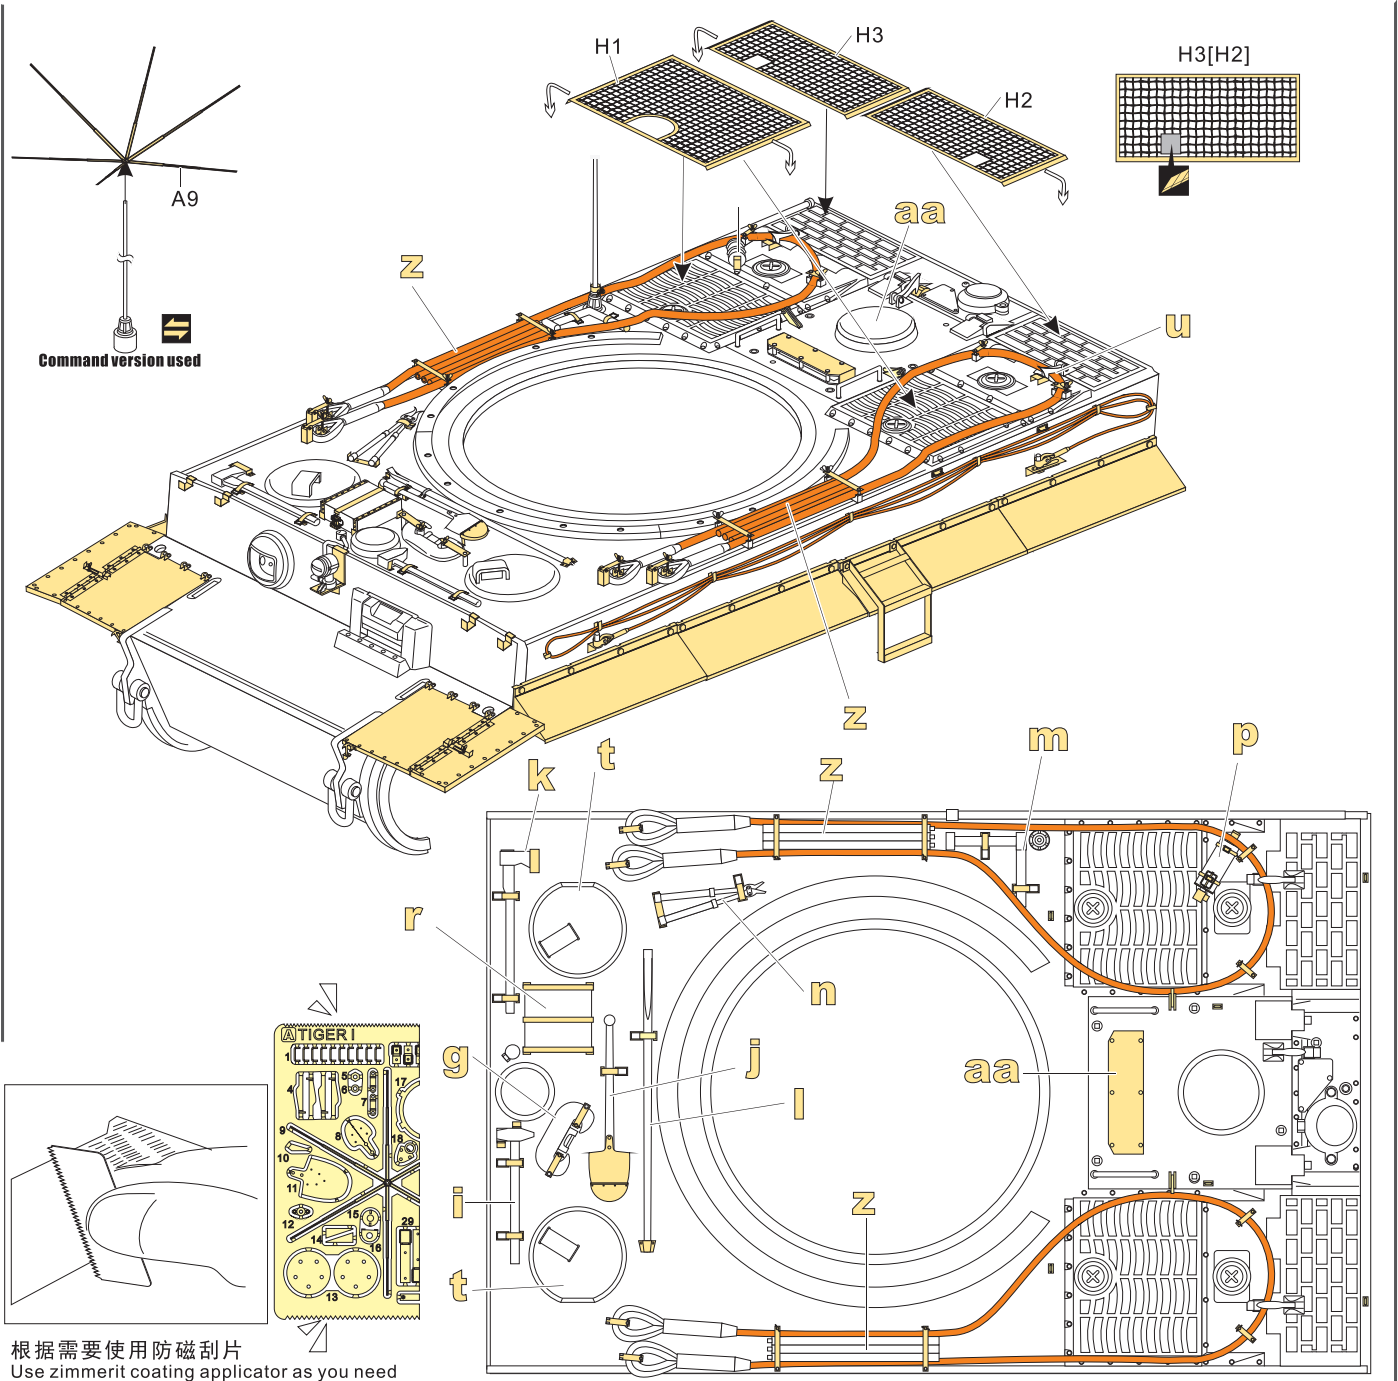

1/35 MILITARY MINIATURE VEHICLE UPGRADE SERIES PE35795