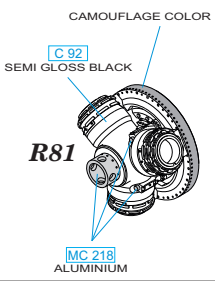

eduard

BEST BRASS RESIN AROUND!

R81

R80
DO NOT GLUE!

R81

MC 218
ALUMINIUM

CAMOUFLAGE COLOR  = 

1

R81

TEMPLATE 1
DO NOT GLUE!

R81

Ø - 2mm
l - 6mm

-  REMOVE ODSTRANIT
-  BEND OHNOUT
-  GRIND OBROUSIT
-  OPTION VOLBA
-  DRILL HOLE VRTAT OTVOR
-  REPLACE NAHRADIT
-  SYMMETRICAL ASSEMBLY SYMETRICKÁ MONTÁŽ
-  SCRIBE THE PANEL AND HOLES RYTI
-  REVERSE SIDE OTOČIT

2

3 pcs.

R83

H 65
C 18
RLM70 BLACK GREEN

H 65
C 18
RLM70 BLACK GREEN

R83

3

R84