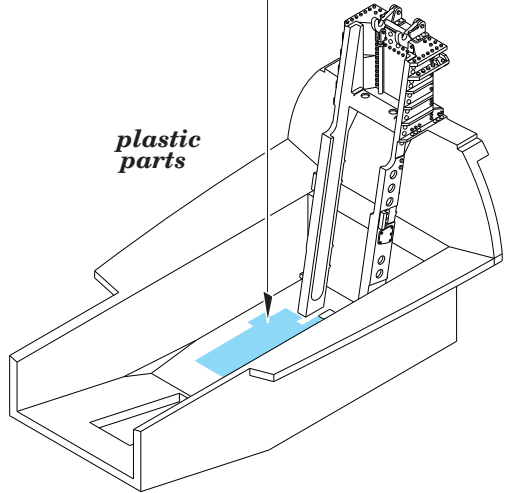

H 52
C 12
OLIVE DRAB

R23

plastic parts