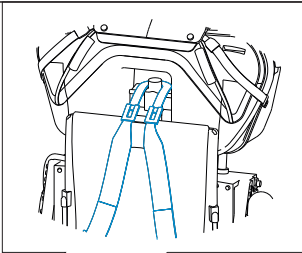

5

PE6 ✓

6

H 52
C 12
OLIVE DRAB

R23

plastic parts

PE7

PE11 ✓