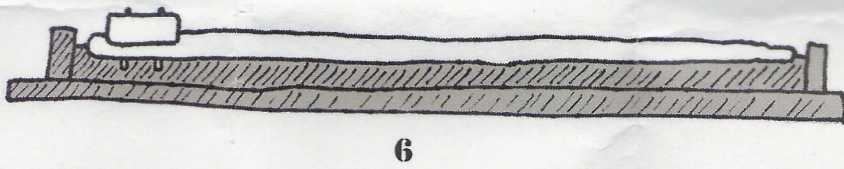

ED- 3504

1 : 35 scale

EUREKA XXL MODEL ACCESSORIES
IŁAWA — POLAND

EUREKA
XXL

Guard Sentry (Gate Shack)

- remove