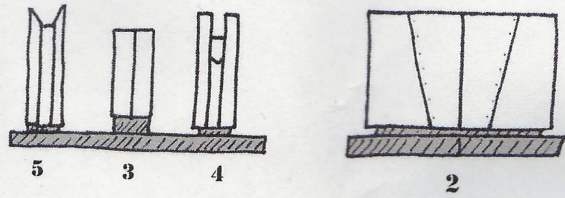

ED- 3504

1 : 35 scale

EUREKA XXL MODEL ACCESSORIES
IŁAWA — POLAND

EUREKA
XXL

Guard Sentry (Gate Shack)

- remove