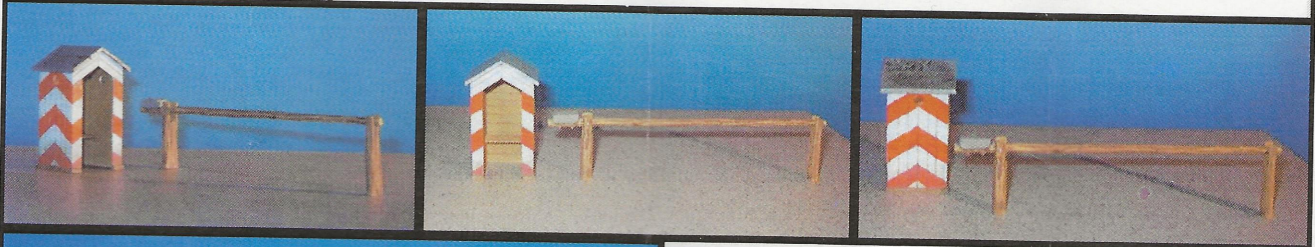

ED- 3504

1 : 35 scale

EUREKA XXL MODEL ACCESSORIES
IŁAWA — POLAND

EUREKA
XXL

Guard Sentry (Gate Shack)

- remove