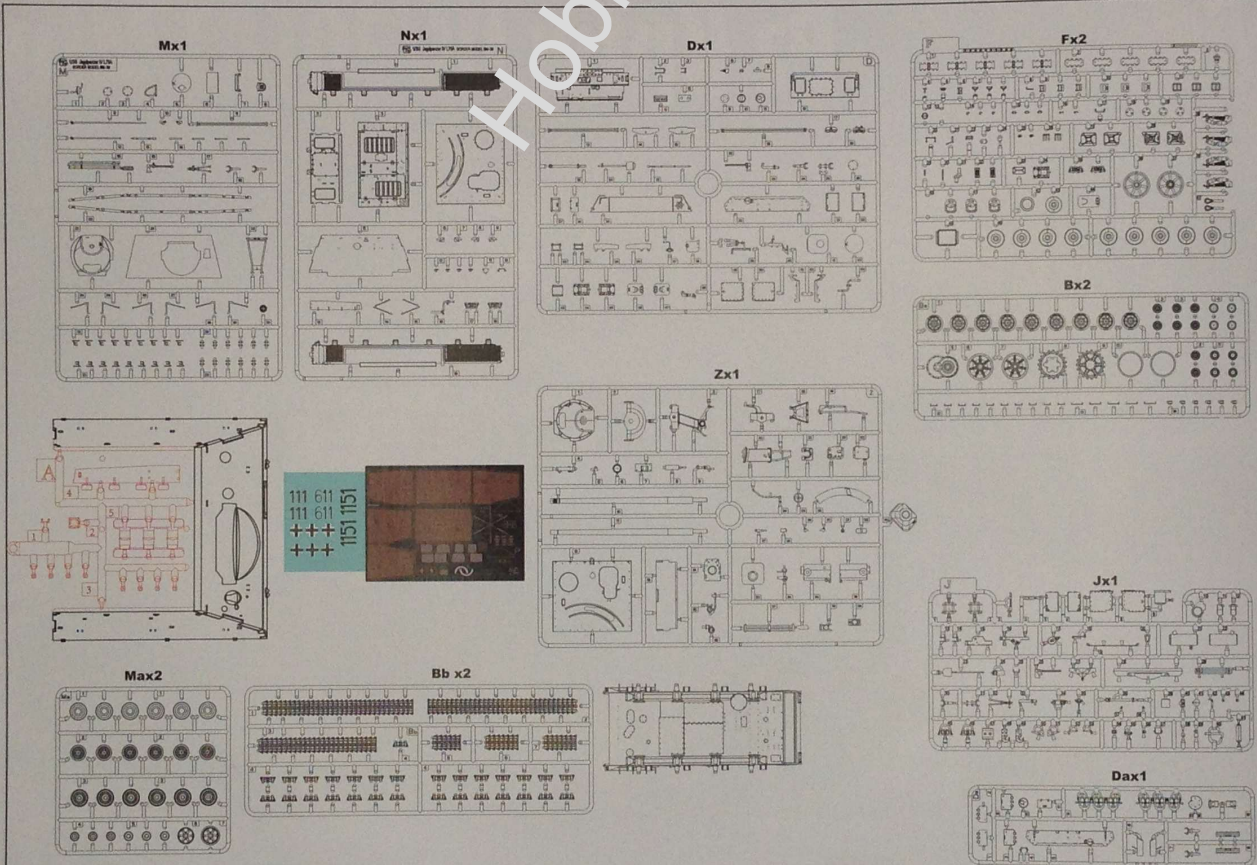

Border

Pz.Kpfw.IV/70(A) MID

德国四号歼击车L70 阿尔凯特工厂 中期型 ドイツIV号駆逐戦車/70 (A)最終型

- ◆ NEW LATE-TYPE TRACKS.
- ◆ INCLUDES WATER BUCKETS.
- ◆ T-34 TRACKS, JERRY CANS AND OTHER MOUNTS.
- ◆ NEW METAL MESH SIDE SKIRTS.
- ◆ PE PARTS INCLUDED.
- ◆ 3 SCHEMES OF PAINTING.
- ◆ NEW STEEL ROAD WHEELS.
- ◆ METAL GUN-BARREL INCLUDED.

1/35
SCALE
BT-028

13

14

15

16

17

18

19

20

21

P9

- CV006 RAL8017 巧克力棕
Chocolate Brown
- CV005 RAL6003 橄欖綠
Olive Green
- CV004 RAL7028(43) 深黃(43)
Dark Yellow