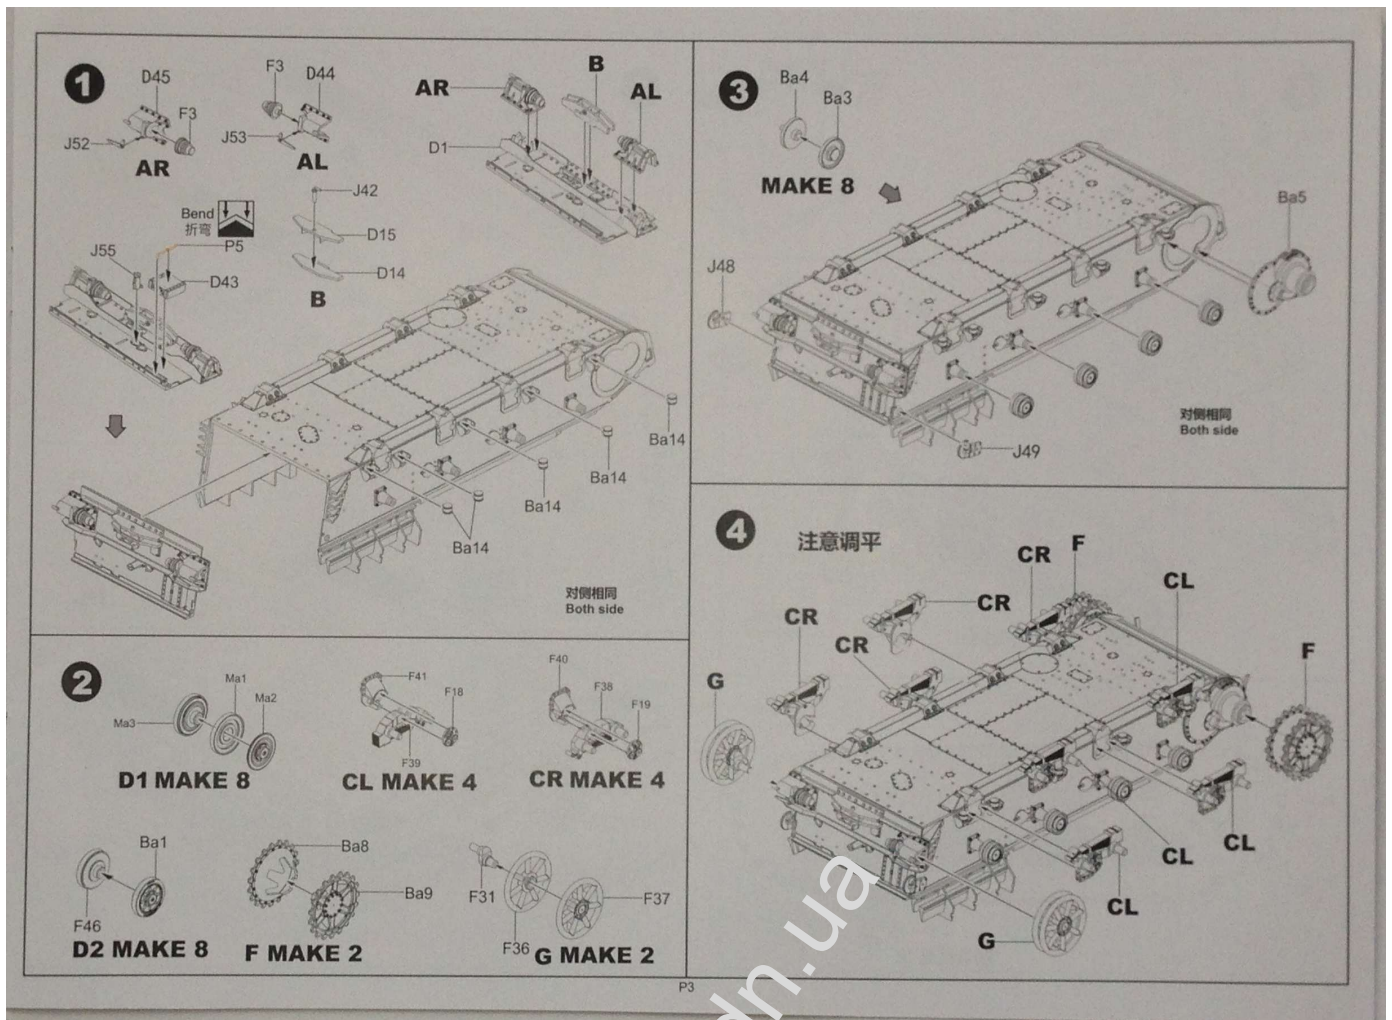

Border

Pz.Kpfw.IV/70(A) MID

德国四号歼击车L70 阿尔凯特工厂 中期型 ドイツIV号駆逐戦車/70 (A)最終型

- ◆ NEW LATE-TYPE TRACKS.
- ◆ INCLUDES WATER BUCKETS.
- ◆ T-34 TRACKS, JERRY CANS AND OTHER MOUNTS.
- ◆ NEW METAL MESH SIDE SKIRTS.
- ◆ PE PARTS INCLUDED.
- ◆ 3 SCHEMES OF PAINTING.
- ◆ NEW STEEL ROAD WHEELS.
- ◆ METAL GUN-BARREL INCLUDED.

1/35
SCALE
BT-028

13

14

15

16

17

18

19