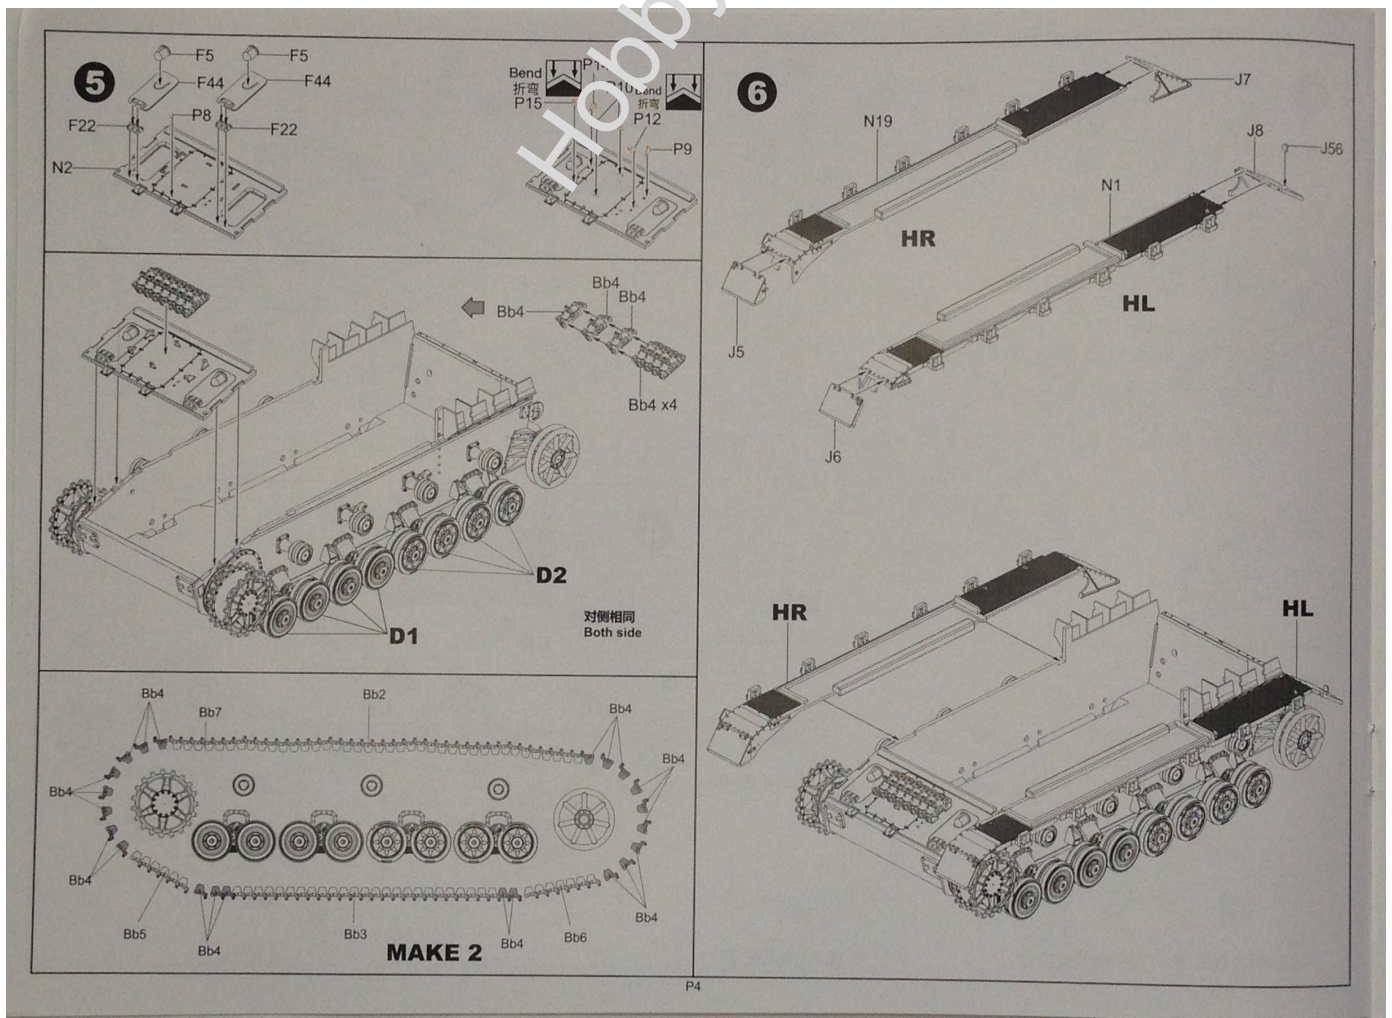

Border

Pz.Kpfw.IV/70(A) MID

德国四号歼击车L70 阿尔凯特工厂 中期型 ドイツIV号駆逐戦車/70 (A)最終型

- ◆ NEW LATE-TYPE TRACKS.
- ◆ INCLUDES WATER BUCKETS.
- ◆ T-34 TRACKS, JERRY CANS AND OTHER MOUNTS.
- ◆ NEW METAL MESH SIDE SKIRTS.
- ◆ PE PARTS INCLUDED.
- ◆ 3 SCHEMES OF PAINTING.
- ◆ NEW STEEL ROAD WHEELS.
- ◆ METAL GUN-BARREL INCLUDED.

1/35
SCALE
BT-028

13

14

15

16

17

18

19