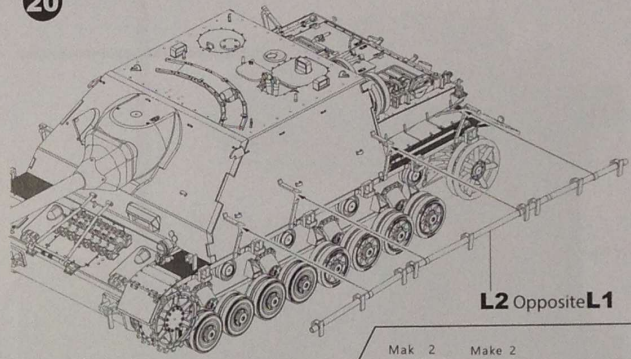

19

20

21

P9

- CV006 RAL8017 巧克力棕
  Chocolate Brown
- CV005 RAL6003 橄欖綠
  Olive Green
- CV004 RAL7028(43) 深黃(43)
  Dark Yellow