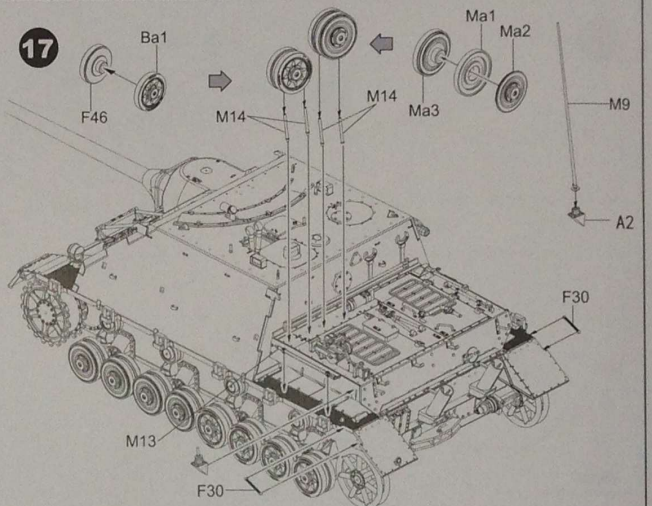

Border

Pz.Kpfw.IV/70(A) MID

德国四号歼击车L70 阿尔凯特工厂 中期型 ドイツIV号駆逐戦車/70 (A)最終型

- ◆ NEW LATE-TYPE TRACKS.
- ◆ INCLUDES WATER BUCKETS.
- ◆ T-34 TRACKS, JERRY CANS AND OTHER MOUNTS.
- ◆ NEW METAL MESH SIDE SKIRTS.
- ◆ PE PARTS INCLUDED.
- ◆ 3 SCHEMES OF PAINTING.
- ◆ NEW STEEL ROAD WHEELS.
- ◆ METAL GUN-BARREL INCLUDED.

1/35
SCALE
BT-028

13

14

15

16

17

18

19