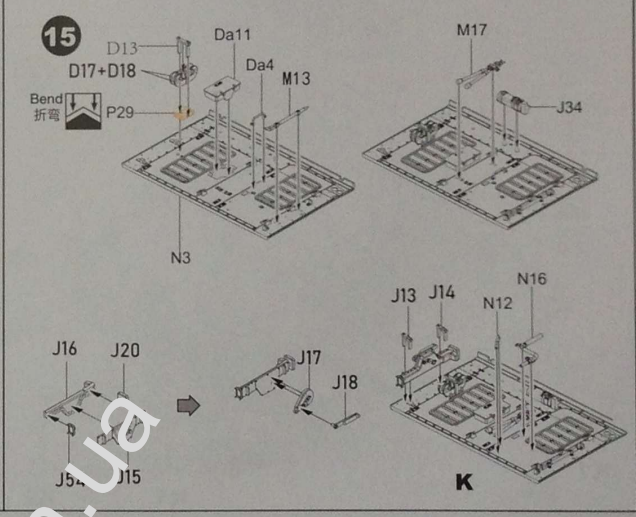

Border

Pz.Kpfw.IV/70(A) MID

德国四号歼击车L70 阿尔凯特工厂 中期型 ドイツIV号駆逐戦車/70 (A)最終型

- ◆ NEW LATE-TYPE TRACKS.
- ◆ INCLUDES WATER BUCKETS.
- ◆ T-34 TRACKS, JERRY CANS AND OTHER MOUNTS.
- ◆ NEW METAL MESH SIDE SKIRTS.
- ◆ PE PARTS INCLUDED.
- ◆ 3 SCHEMES OF PAINTING.
- ◆ NEW STEEL ROAD WHEELS.
- ◆ METAL GUN-BARREL INCLUDED.

1/35
SCALE
BT-028

13

14

15

16

17

18

19