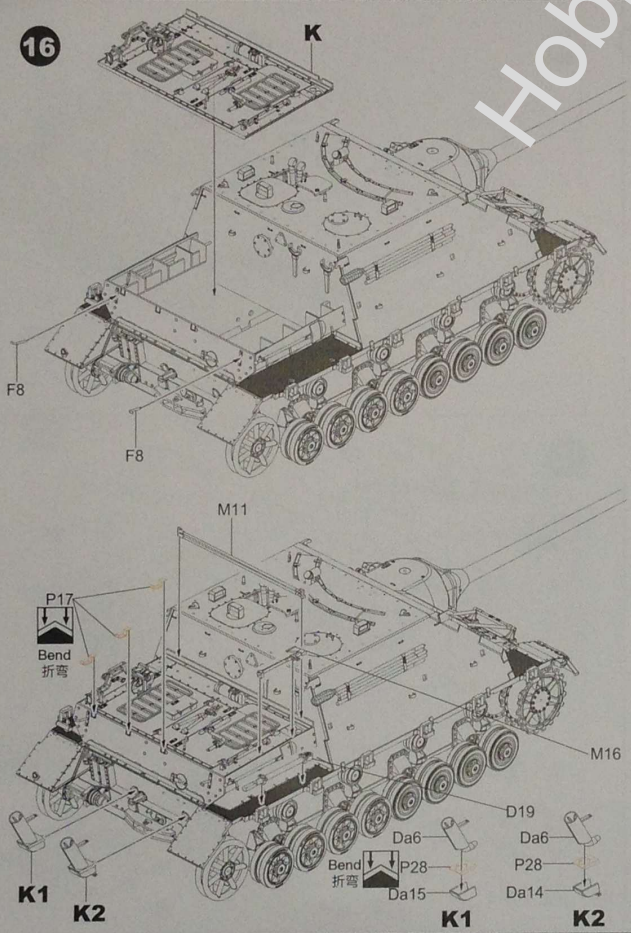

Border

Pz.Kpfw.IV/70(A) MID

德国四号歼击车L70 阿尔凯特工厂 中期型 ドイツIV号駆逐戦車/70 (A)最終型

- ◆ NEW LATE-TYPE TRACKS.
- ◆ INCLUDES WATER BUCKETS.
- ◆ T-34 TRACKS, JERRY CANS AND OTHER MOUNTS.
- ◆ NEW METAL MESH SIDE SKIRTS.
- ◆ PE PARTS INCLUDED.
- ◆ 3 SCHEMES OF PAINTING.
- ◆ NEW STEEL ROAD WHEELS.
- ◆ METAL GUN-BARREL INCLUDED.

1/35
SCALE
BT-028

13

14

15

16

17

18

19