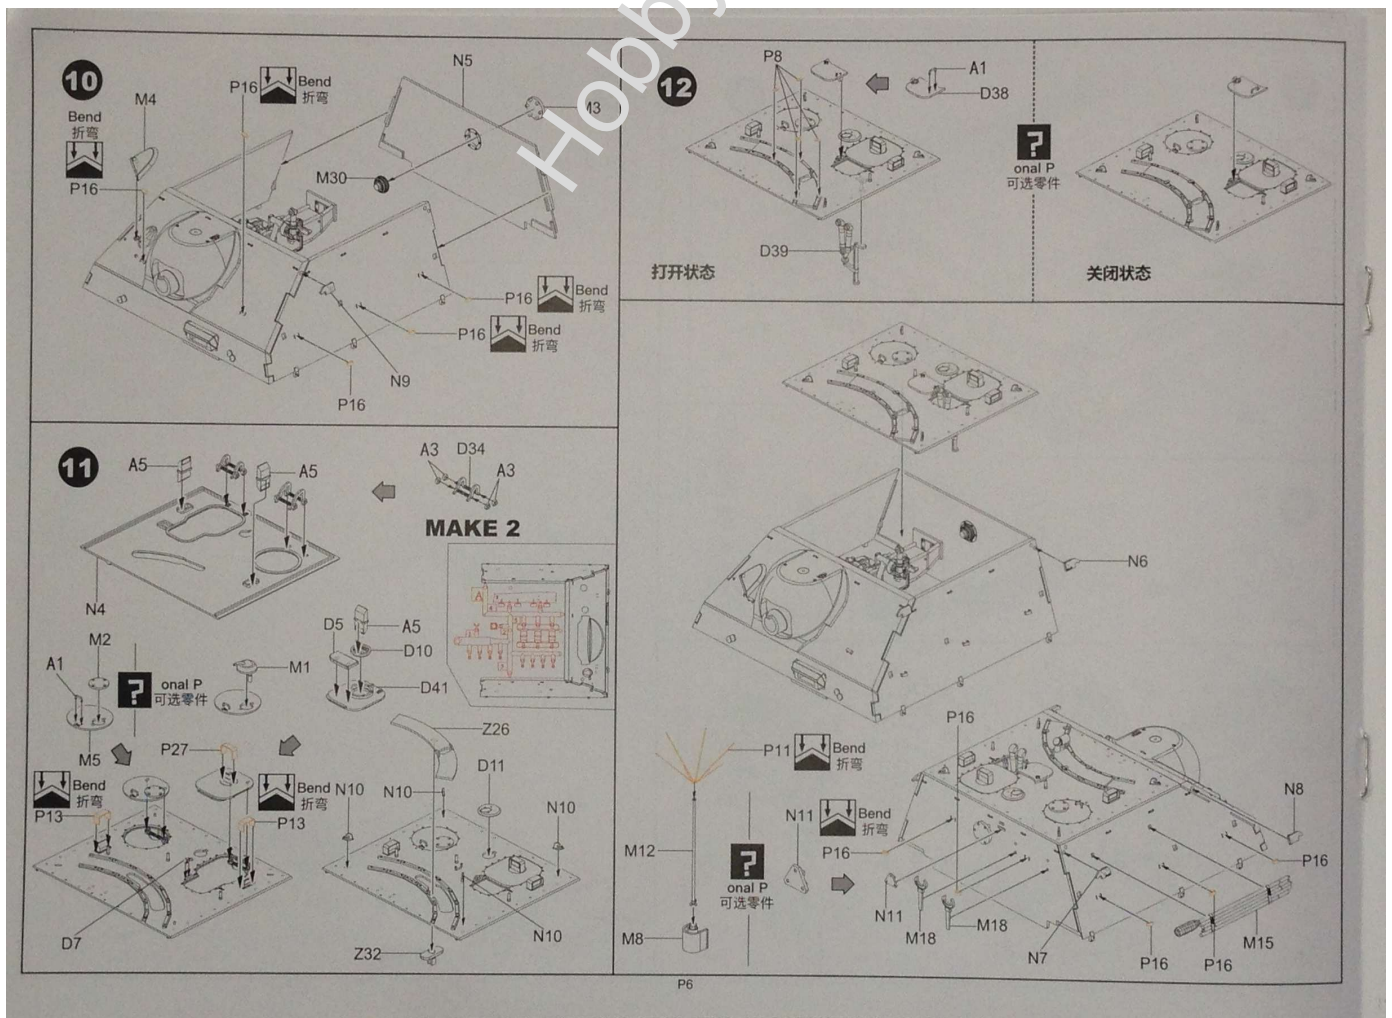

Border

Pz.Kpfw.IV/70(A) MID

德国四号歼击车L70 阿尔凯特工厂 中期型 ドイツIV号駆逐戦車/70 (A)最終型

- ◆ NEW LATE-TYPE TRACKS.
- ◆ INCLUDES WATER BUCKETS.
- ◆ T-34 TRACKS, JERRY CANS AND OTHER MOUNTS.
- ◆ NEW METAL MESH SIDE SKIRTS.
- ◆ PE PARTS INCLUDED.
- ◆ 3 SCHEMES OF PAINTING.
- ◆ NEW STEEL ROAD WHEELS.
- ◆ METAL GUN-BARREL INCLUDED.

1/35
SCALE
BT-028

13

14

15

16

17

18

19