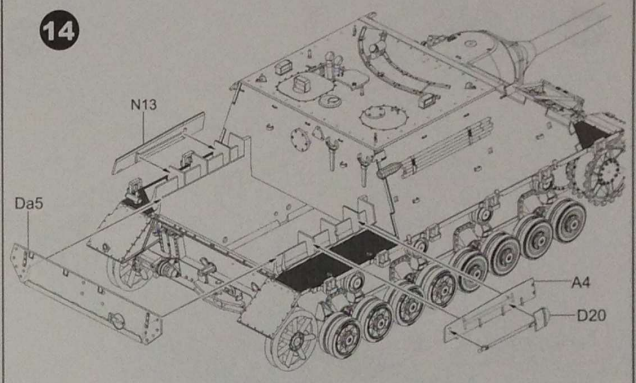

Border

Pz.Kpfw.IV/70(A) MID

德国四号歼击车L70 阿尔凯特工厂 中期型 ドイツIV号駆逐戦車/70 (A)最終型

- ◆ NEW LATE-TYPE TRACKS.
- ◆ INCLUDES WATER BUCKETS.
- ◆ T-34 TRACKS, JERRY CANS AND OTHER MOUNTS.
- ◆ NEW METAL MESH SIDE SKIRTS.
- ◆ PE PARTS INCLUDED.
- ◆ 3 SCHEMES OF PAINTING.
- ◆ NEW STEEL ROAD WHEELS.
- ◆ METAL GUN-BARREL INCLUDED.

1/35
SCALE
BT-028

13

14

15

16

17

18

19