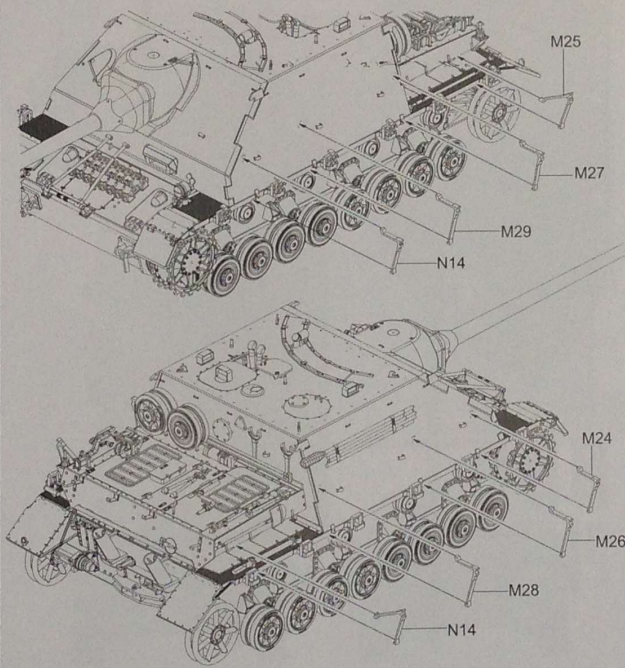

Border

Pz.Kpfw.IV/70(A) MID

德国四号歼击车L70 阿尔凯特工厂 中期型 ドイツIV号駆逐戦車/70 (A)最終型

- ◆ NEW LATE-TYPE TRACKS.
- ◆ INCLUDES WATER BUCKETS.
- ◆ T-34 TRACKS, JERRY CANS AND OTHER MOUNTS.
- ◆ NEW METAL MESH SIDE SKIRTS.
- ◆ PE PARTS INCLUDED.
- ◆ 3 SCHEMES OF PAINTING.
- ◆ NEW STEEL ROAD WHEELS.
- ◆ METAL GUN-BARREL INCLUDED.

1/35
SCALE
BT-028

13

14

15

16

17

18

19