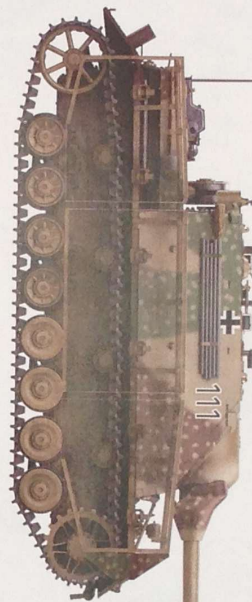

- CV006 RAL8017 巧克力棕
  Chocolate Brown
- CV005 RAL6003 橄欖綠
  Olive Green
- CV004 RAL7028(43) 深黃(43)
  Dark Yellow