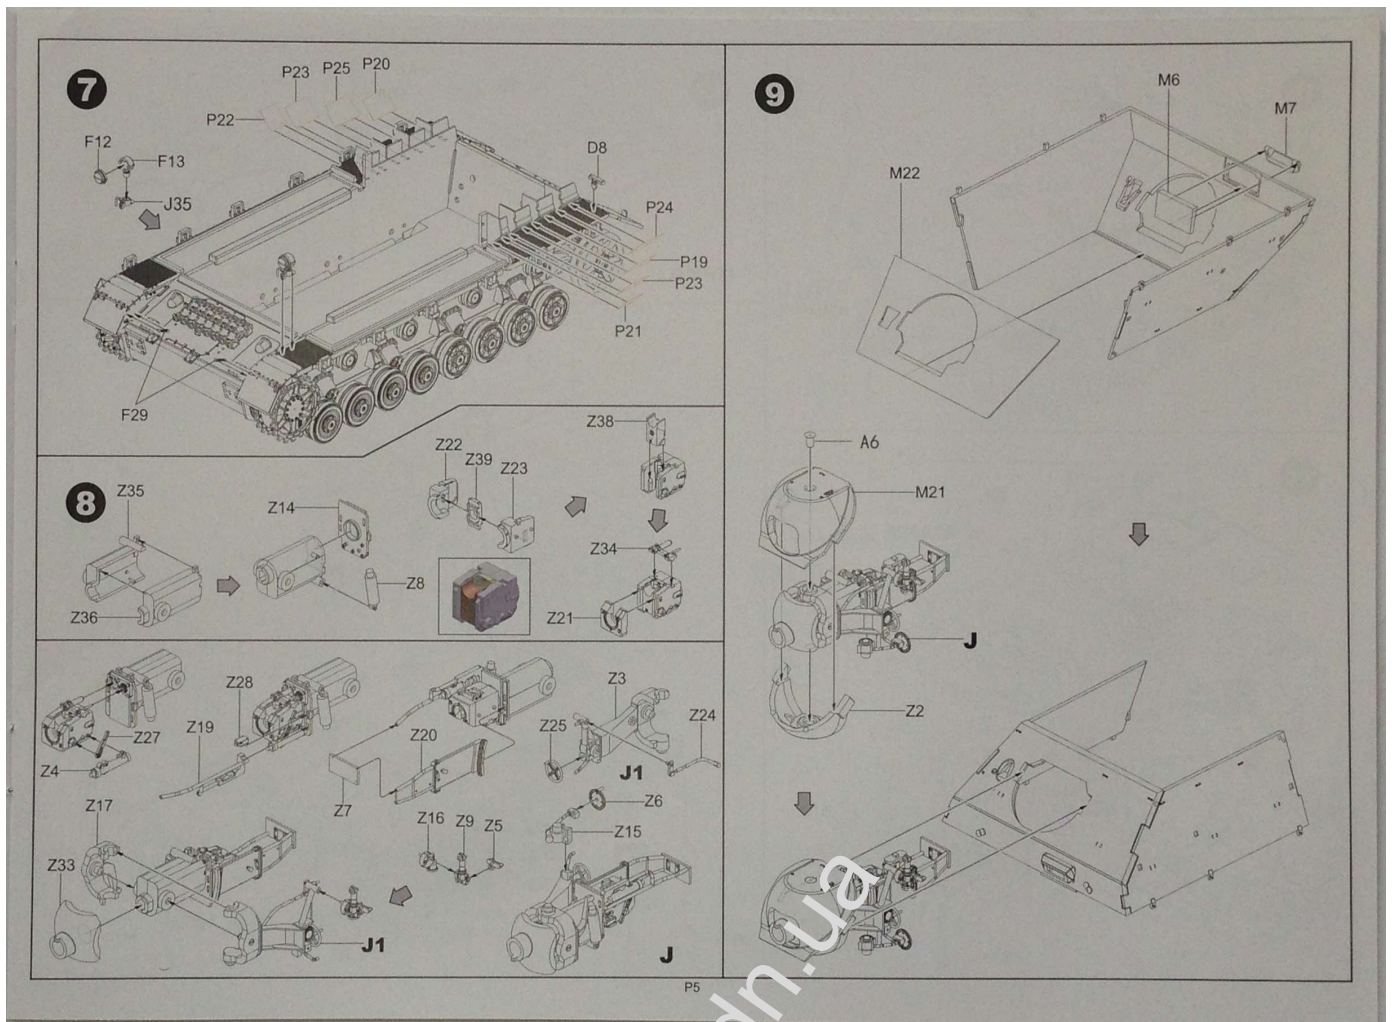

Border

Pz.Kpfw.IV/70(A) MID

德国四号歼击车L70 阿尔凯特工厂 中期型 ドイツIV号駆逐戦車/70 (A)最終型

- ◆ NEW LATE-TYPE TRACKS.
- ◆ INCLUDES WATER BUCKETS.
- ◆ T-34 TRACKS, JERRY CANS AND OTHER MOUNTS.
- ◆ NEW METAL MESH SIDE SKIRTS.
- ◆ PE PARTS INCLUDED.
- ◆ 3 SCHEMES OF PAINTING.
- ◆ NEW STEEL ROAD WHEELS.
- ◆ METAL GUN-BARREL INCLUDED.

1/35
SCALE
BT-028

13

14

15

16

17

18

19