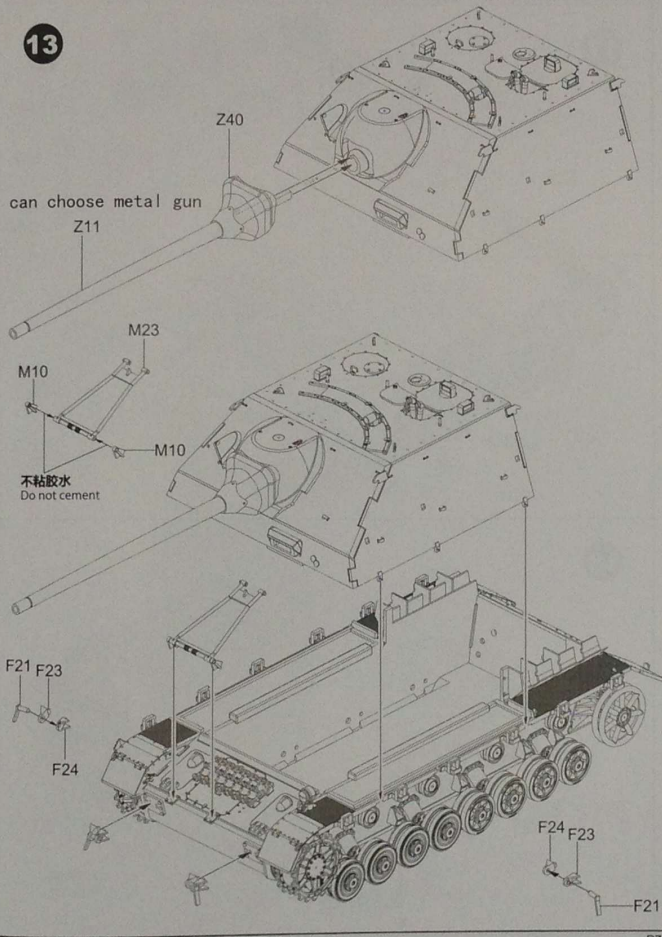

Border

Pz.Kpfw.IV/70(A) MID

德国四号歼击车L70 阿尔凯特工厂 中期型 ドイツIV号駆逐戦車/70 (A)最終型

- ◆ NEW LATE-TYPE TRACKS.
- ◆ INCLUDES WATER BUCKETS.
- ◆ T-34 TRACKS, JERRY CANS AND OTHER MOUNTS.
- ◆ NEW METAL MESH SIDE SKIRTS.
- ◆ PE PARTS INCLUDED.
- ◆ 3 SCHEMES OF PAINTING.
- ◆ NEW STEEL ROAD WHEELS.
- ◆ METAL GUN-BARREL INCLUDED.

1/35
SCALE
BT-028

13

14

15

16

17

18

19