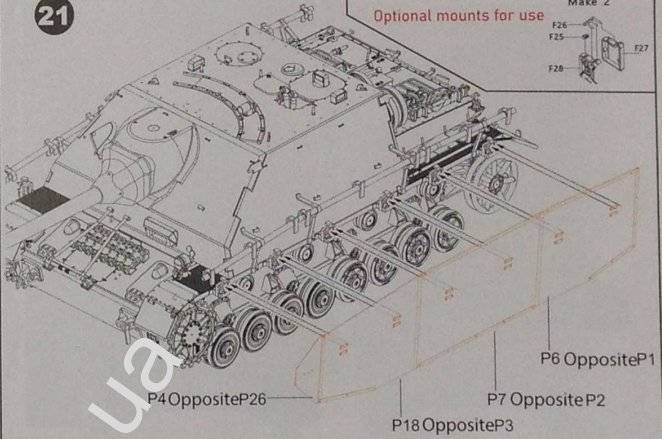

19

20

21

P9

- CV006 RAL8017 巧克力棕
  Chocolate Brown
- CV005 RAL6003 橄欖綠
  Olive Green
- CV004 RAL7028(43) 深黃(43)
  Dark Yellow