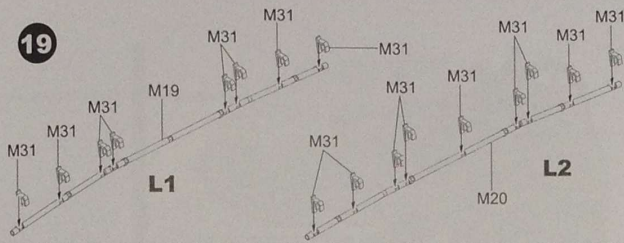

Border

Pz.Kpfw.IV/70(A) MID

德国四号歼击车L70 阿尔凯特工厂 中期型 ドイツIV号駆逐戦車/70 (A)最終型

- ◆ NEW LATE-TYPE TRACKS.
- ◆ INCLUDES WATER BUCKETS.
- ◆ T-34 TRACKS, JERRY CANS AND OTHER MOUNTS.
- ◆ NEW METAL MESH SIDE SKIRTS.
- ◆ PE PARTS INCLUDED.
- ◆ 3 SCHEMES OF PAINTING.
- ◆ NEW STEEL ROAD WHEELS.
- ◆ METAL GUN-BARREL INCLUDED.

1/35
SCALE
BT-028

13

14

15

16

17

18

19