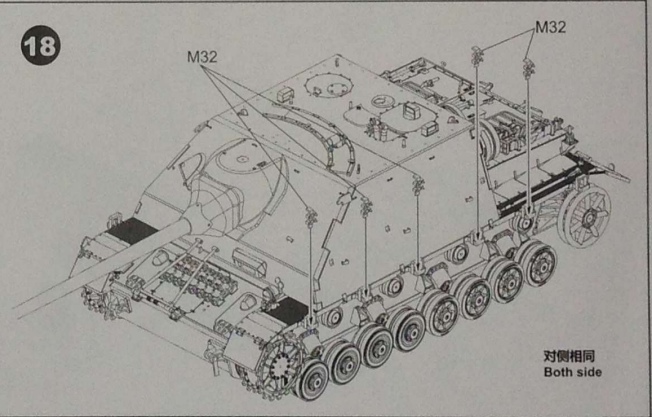

Border

Pz.Kpfw.IV/70(A) MID

德国四号歼击车L70 阿尔凯特工厂 中期型 ドイツIV号駆逐戦車/70 (A)最終型

- ◆ NEW LATE-TYPE TRACKS.
- ◆ INCLUDES WATER BUCKETS.
- ◆ T-34 TRACKS, JERRY CANS AND OTHER MOUNTS.
- ◆ NEW METAL MESH SIDE SKIRTS.
- ◆ PE PARTS INCLUDED.
- ◆ 3 SCHEMES OF PAINTING.
- ◆ NEW STEEL ROAD WHEELS.
- ◆ METAL GUN-BARREL INCLUDED.

1/35
SCALE
BT-028

13

14

15

16

17

18

19