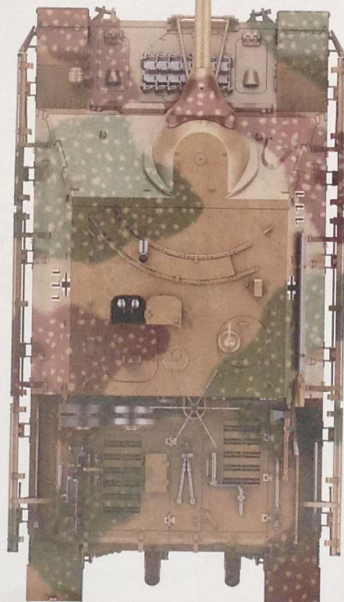

- CV006 RAL8017 巧克力棕
  Chocolate Brown
- CV005 RAL6003 橄欖綠
  Olive Green
- CV004 RAL7028(43) 深黃(43)
  Dark Yellow