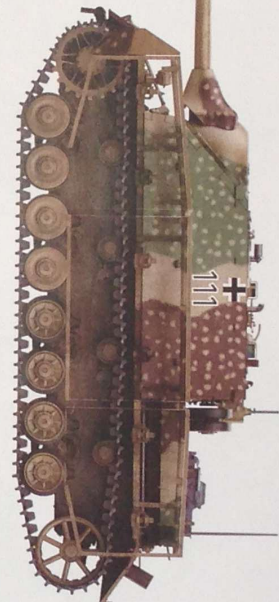

- CV006 RAL8017 巧克力棕
  Chocolate Brown
- CV005 RAL6003 橄欖綠
  Olive Green
- CV004 RAL7028(43) 深黃(43)
  Dark Yellow