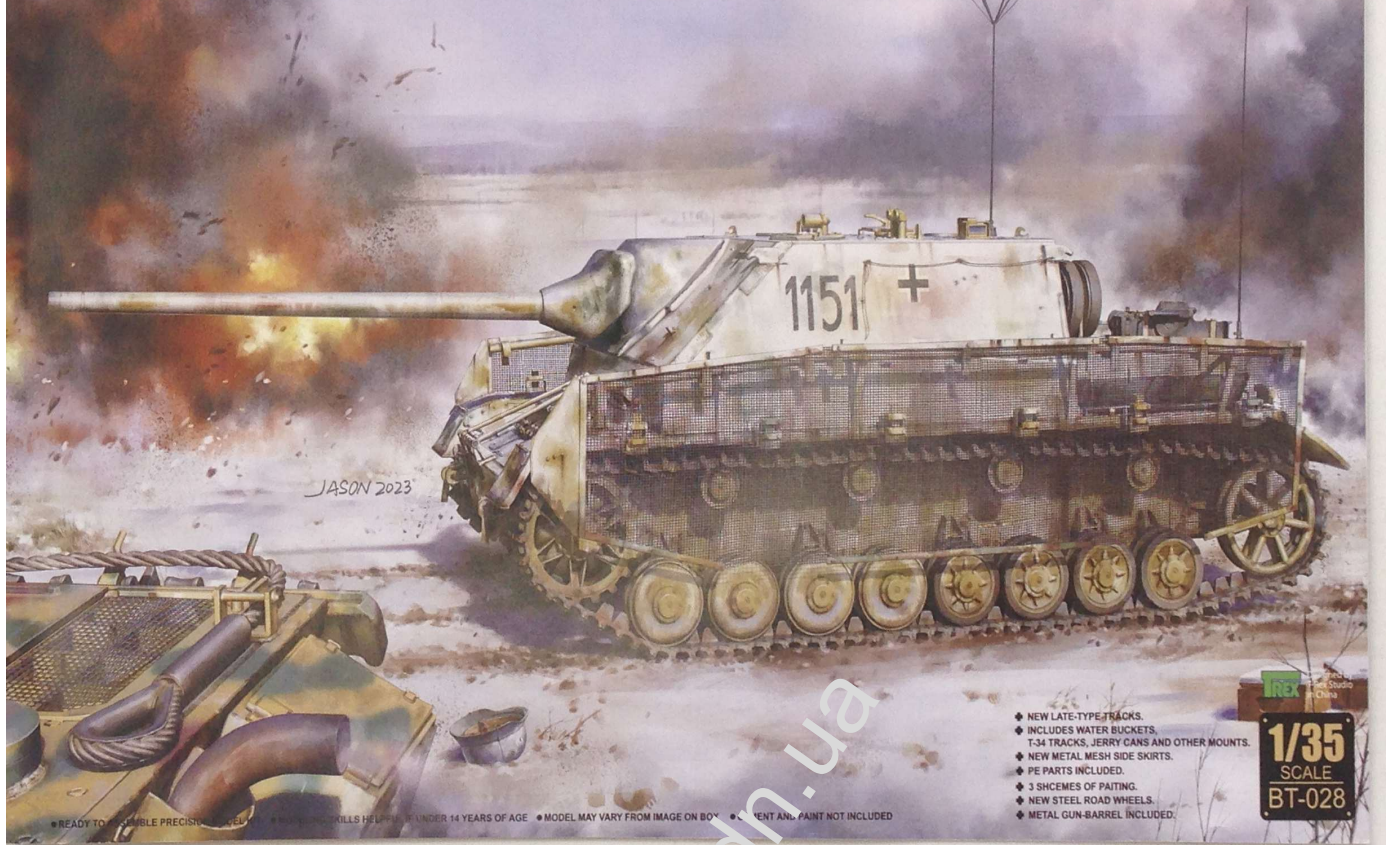

Border

Pz.Kpfw.IV/70(A) MID

德国四号歼击车L70 阿尔凯特工厂 中期型 ドイツIV号駆逐戦車/70 (A)最終型

- ◆ NEW LATE-TYPE TRACKS.
- ◆ INCLUDES WATER BUCKETS.
- ◆ T-34 TRACKS, JERRY CANS AND OTHER MOUNTS.
- ◆ NEW METAL MESH SIDE SKIRTS.
- ◆ PE PARTS INCLUDED.
- ◆ 3 SCHEMES OF PAINTING.
- ◆ NEW STEEL ROAD WHEELS.
- ◆ METAL GUN-BARREL INCLUDED.

1/35
SCALE
BT-028

13

14

15

16

17

18

19