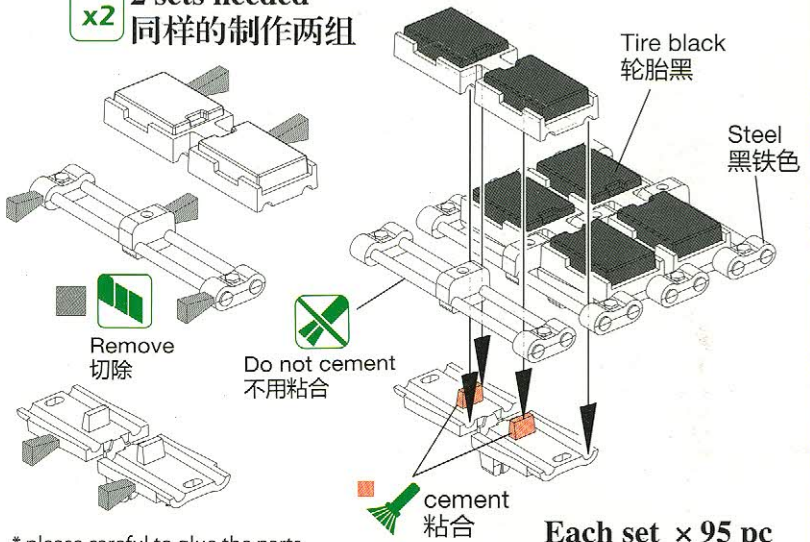

ASSEMBLY GUIDE 组装说明:

x2 2 sets needed
同样的制作两组

* please careful to glue the parts,
too much glue will influence the action of movable
请小心使用胶水,过多胶水会影响履带活动

Each set x 95 pc
每组需装95枚