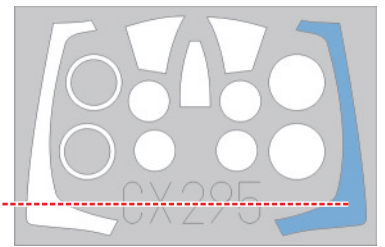

# F-86E/F 1/72

The die-cut mask for accurate canopy frame painting of the  
*Airfix* scale 1/72 KIT

LIQUID MASK

2.)

63B

62B

3.)

LIQUID MASK