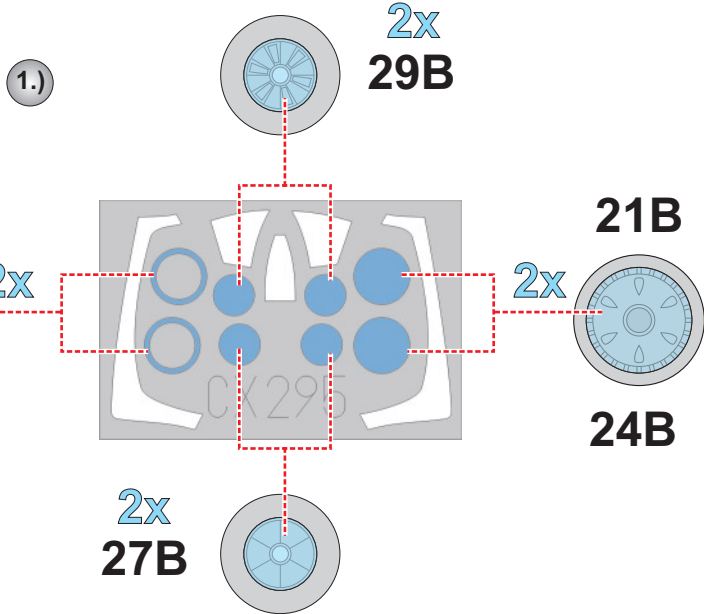

# F-86E/F 1/72

The die-cut mask for accurate canopy frame painting of the  
*Airfix* scale 1/72 KIT

LIQUID MASK

2.)

63B

62B

3.)

LIQUID MASK