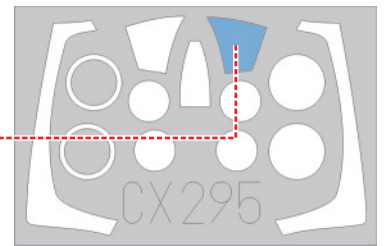

# F-86E/F 1/72

The die-cut mask for accurate canopy frame painting of the  
*Airfix* scale 1/72 KIT

LIQUID MASK

2.)

63B

62B

3.)

LIQUID MASK