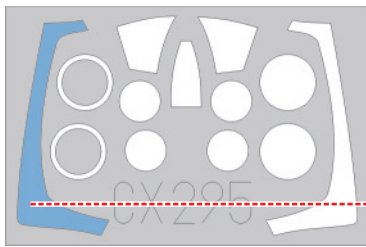

# F-86E/F 1/72

The die-cut mask for accurate canopy frame painting of the  
*Airfix* scale 1/72 KIT

LIQUID MASK

2.)

63B

62B

3.)

LIQUID MASK