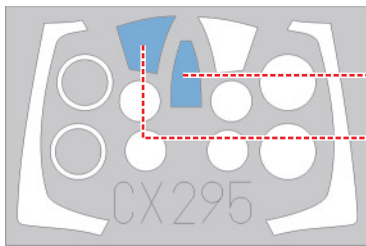

# F-86E/F 1/72

The die-cut mask for accurate canopy frame painting of the  
*Airfix* scale 1/72 KIT

LIQUID MASK

2.)

63B

62B

3.)

LIQUID MASK