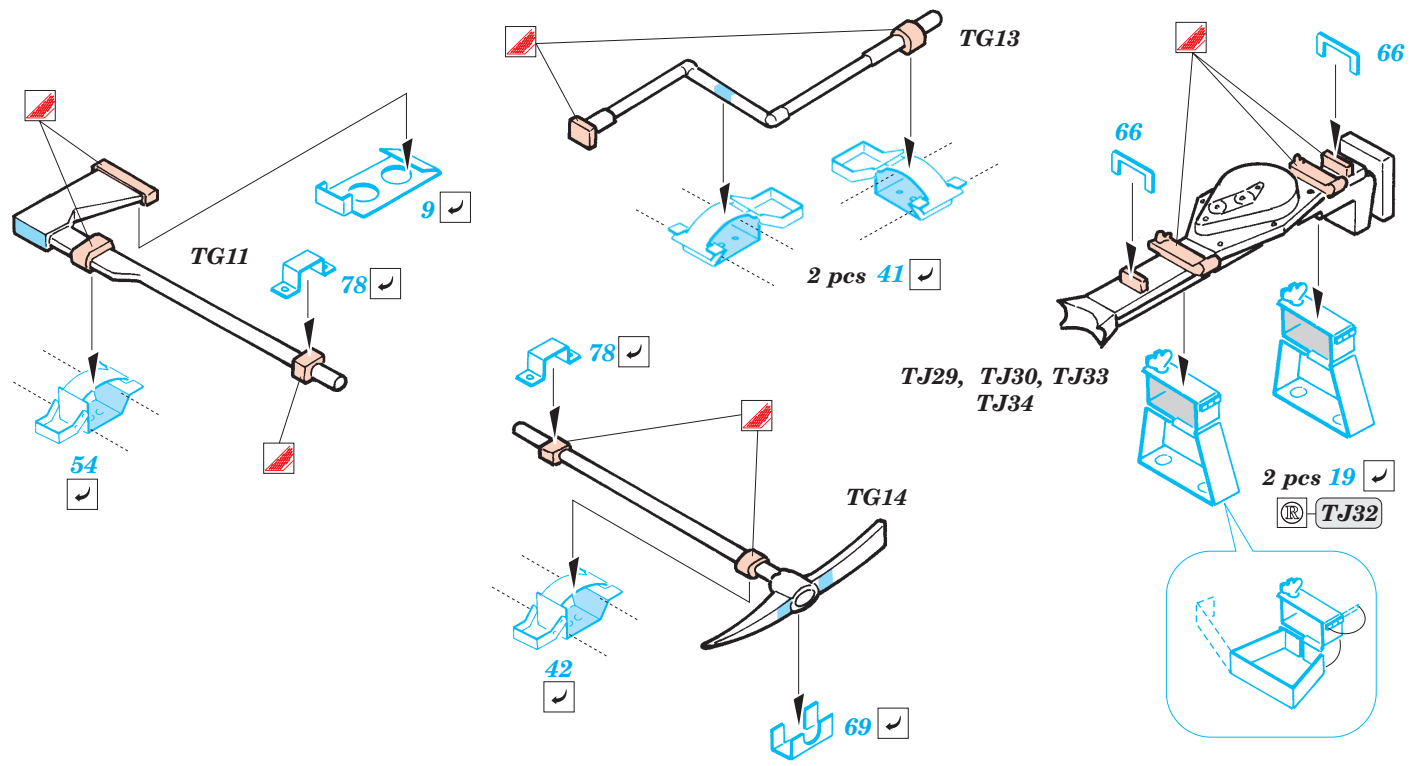

2 sets

D11

85

C4, C15

References: - Museum Ordonance Spec. No.24 - Schwerer Panzerspaehwagen Sd. Kfz.234
 - Schiffer Publ. - Puma