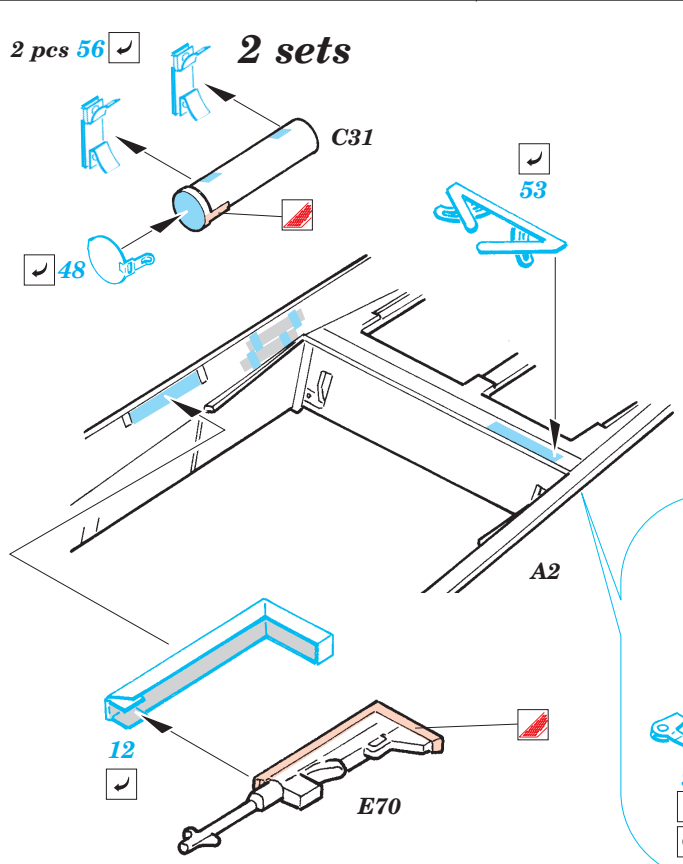

2 sets

D11

85

C4, C15

References: - Museum Ordonance Spec. No.24 - Schwerer Panzerspaehwagen Sd. Kfz.234
 - Schiffer Publ. - Puma