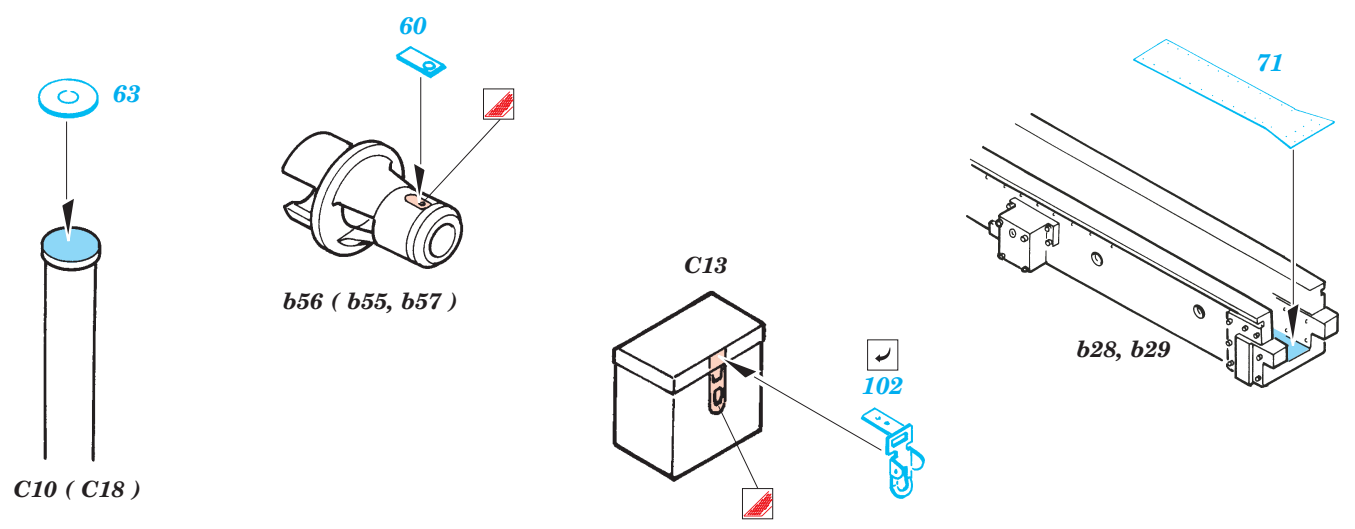

2 sets

D11

85

C4, C15

References: - Museum Ordonance Spec. No.24 - Schwerer Panzerspaehwagen Sd. Kfz.234
 - Schiffer Publ. - Puma