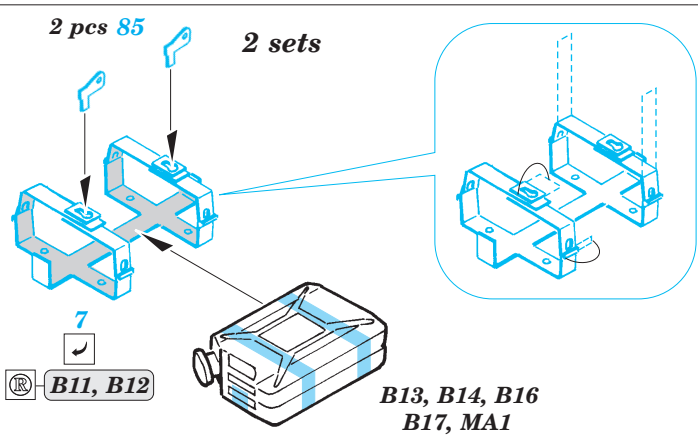

2 sets

D11

85

C4, C15

References: - Museum Ordonance Spec. No.24 - Schwerer Panzerspaehwagen Sd. Kfz.234
 - Schiffer Publ. - Puma