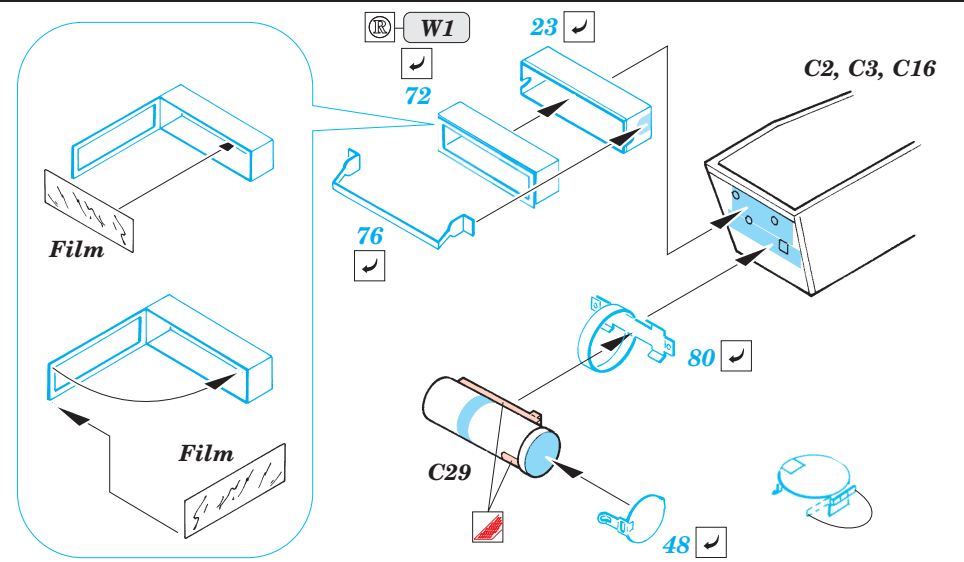

2 sets

D11

85

C4, C15

References: - Museum Ordonance Spec. No.24 - Schwerer Panzerspaehwagen Sd. Kfz.234
 - Schiffer Publ. - Puma