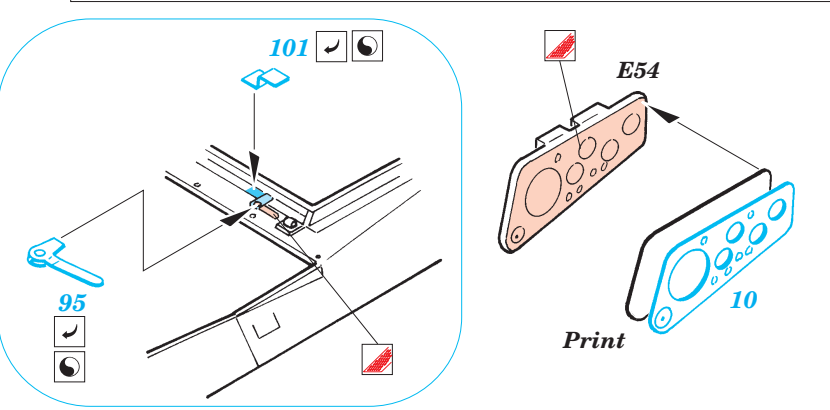

2 sets

D11

85

C4, C15

References: - Museum Ordonance Spec. No.24 - Schwerer Panzerspaehwagen Sd. Kfz.234
 - Schiffer Publ. - Puma