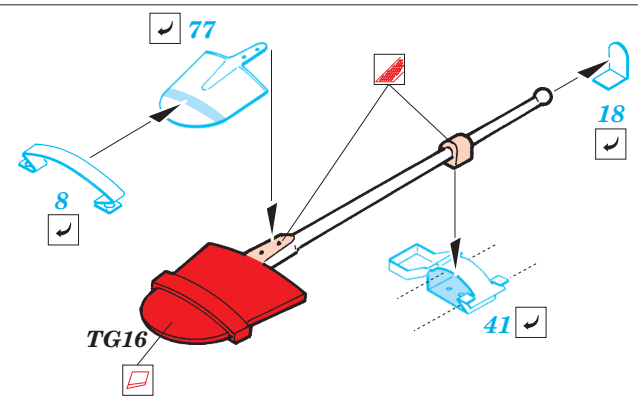

2 sets

D11

85

C4, C15

References: - Museum Ordonance Spec. No.24 - Schwerer Panzerspaehwagen Sd. Kfz.234
 - Schiffer Publ. - Puma