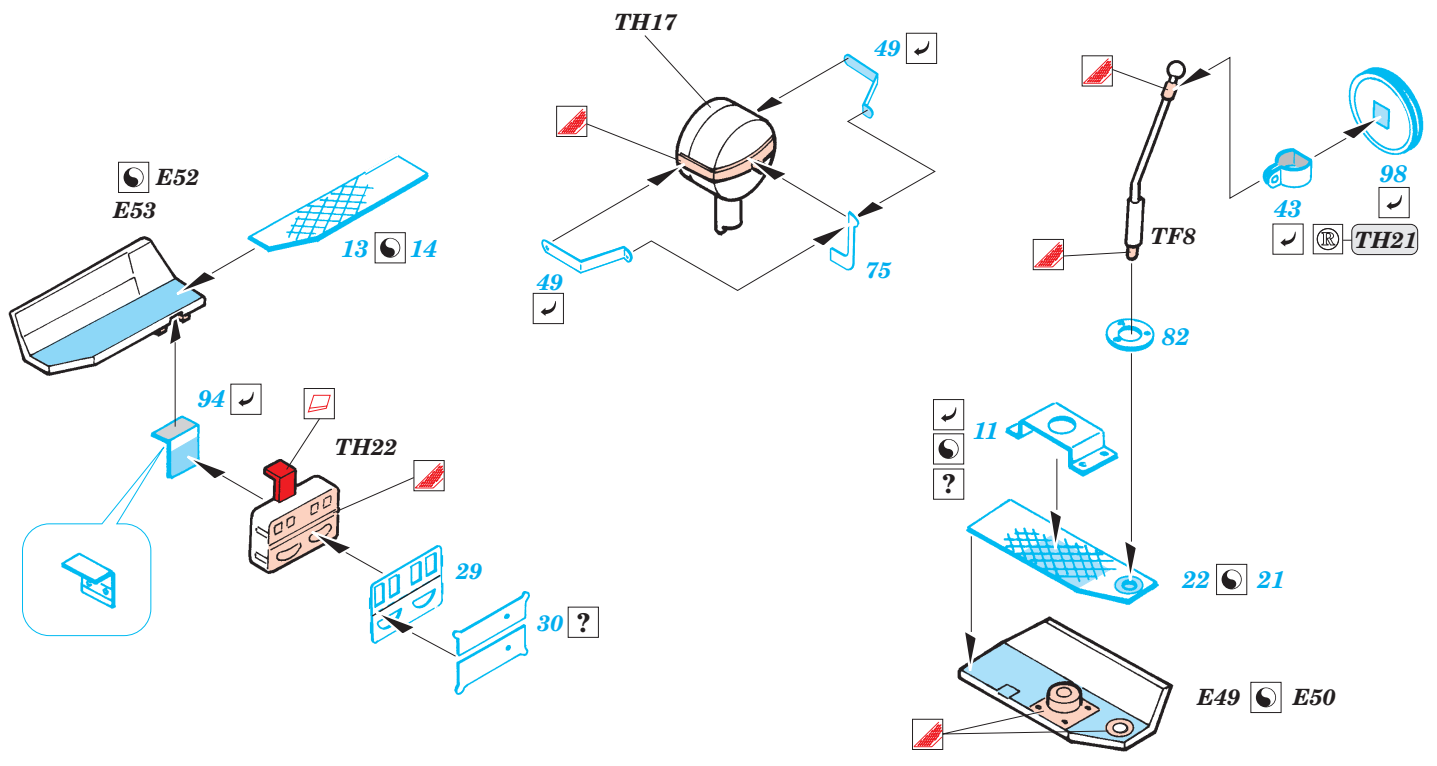

2 sets

D11

85

C4, C15

References: - Museum Ordonance Spec. No.24 - Schwerer Panzerspaehwagen Sd. Kfz.234
 - Schiffer Publ. - Puma