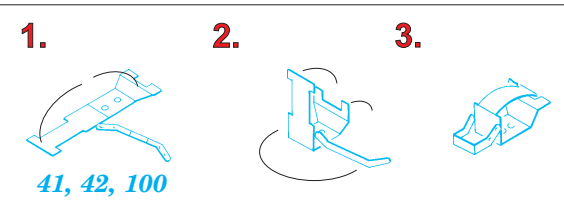

2 sets

D11

85

C4, C15

References: - Museum Ordonance Spec. No.24 - Schwerer Panzerspaehwagen Sd. Kfz.234
 - Schiffer Publ. - Puma