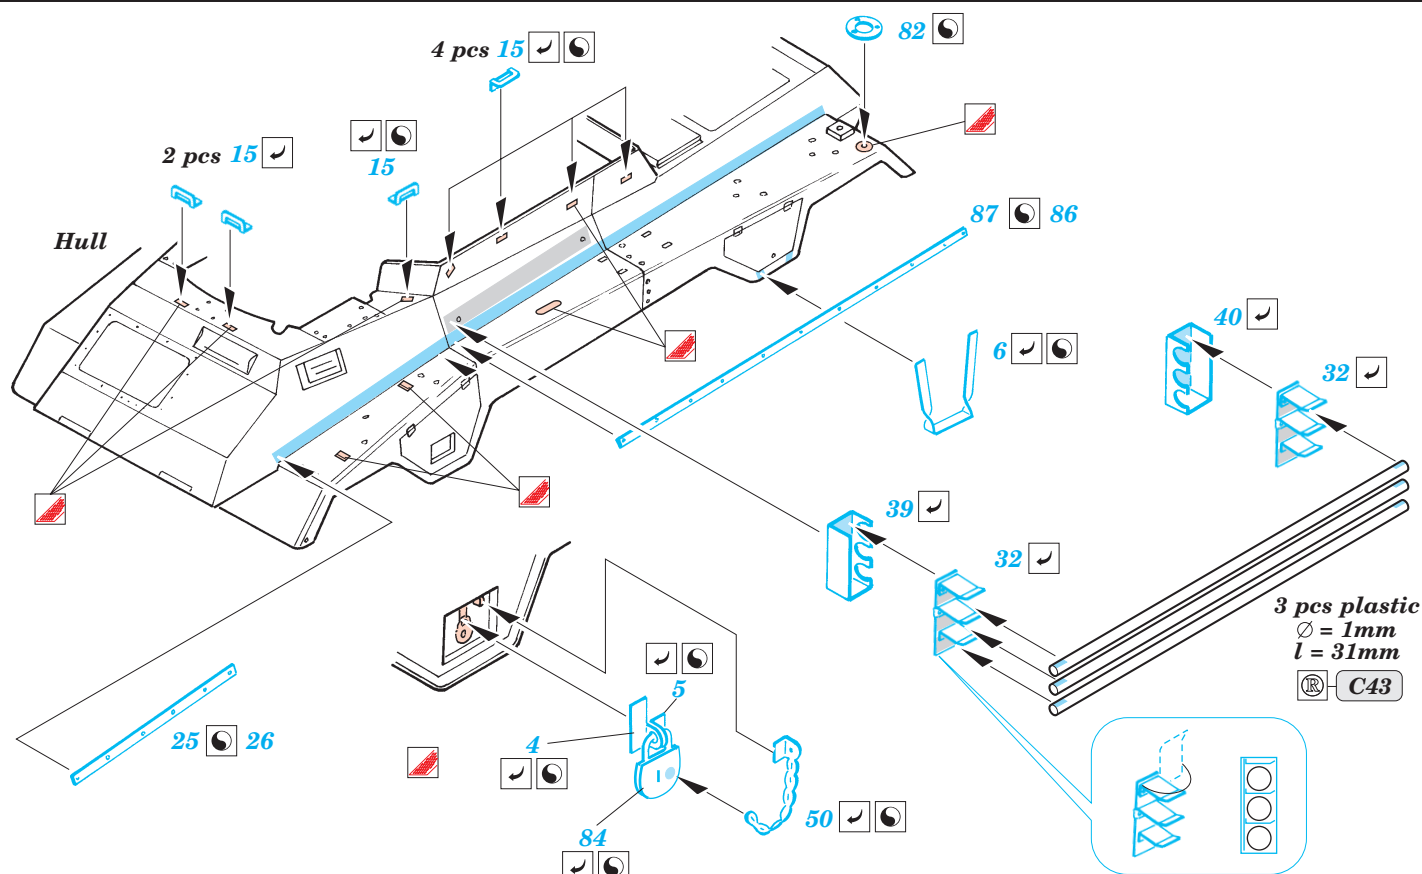

2 sets

D11

85

C4, C15

References: - Museum Ordonance Spec. No.24 - Schwerer Panzerspaehwagen Sd. Kfz.234
 - Schiffer Publ. - Puma