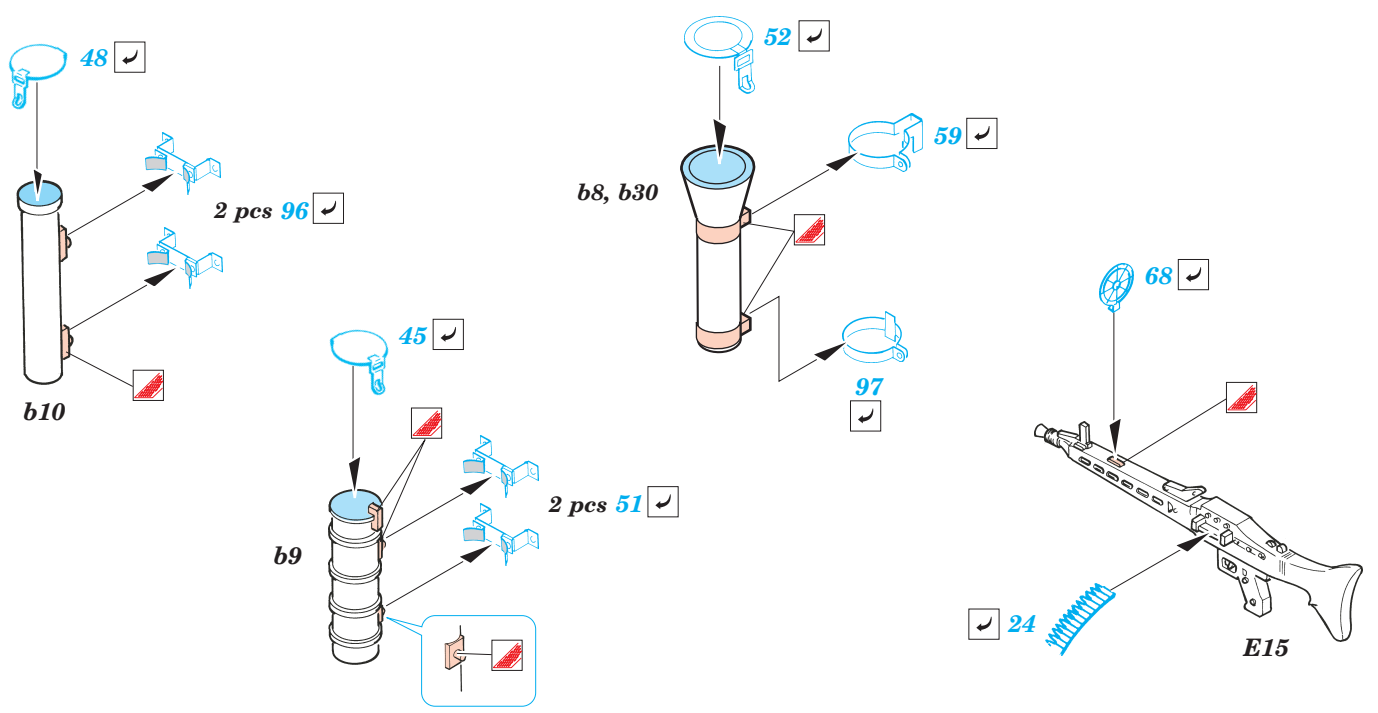

2 sets

D11

85

C4, C15

References: - Museum Ordonance Spec. No.24 - Schwerer Panzerspaehwagen Sd. Kfz.234
 - Schiffer Publ. - Puma