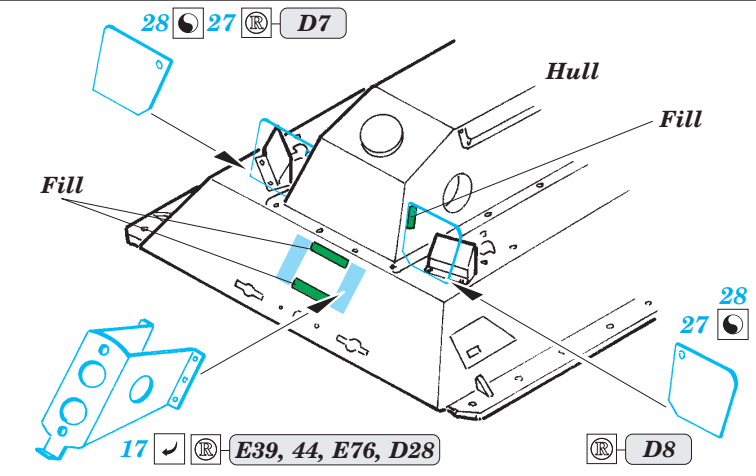

2 sets

D11

85

C4, C15

References: - Museum Ordonance Spec. No.24 - Schwerer Panzerspaehwagen Sd. Kfz.234
 - Schiffer Publ. - Puma