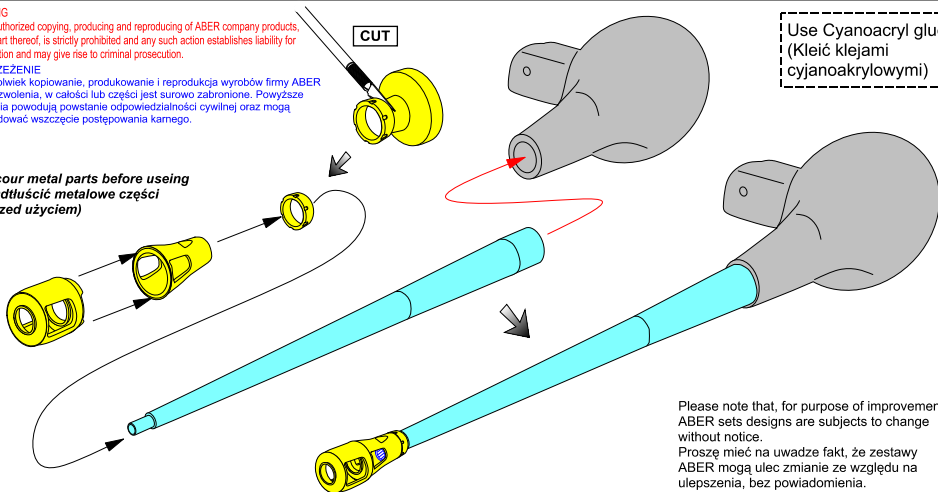

WARNING

OSTRZEŻENIE

Jakiegokolwiek kopiowanie, produkowanie i reprodukcja wyrobów firmy ABER bez zezwolenia, w całości lub części jest surowo zabronione. Powyższe działania powodują powstanie odpowiedzialności cywilnej oraz mogą spowodować wszczęcie postępowania karnego.

Scour metal parts before using
(Odtłuścić metalowe części
przed użyciem)