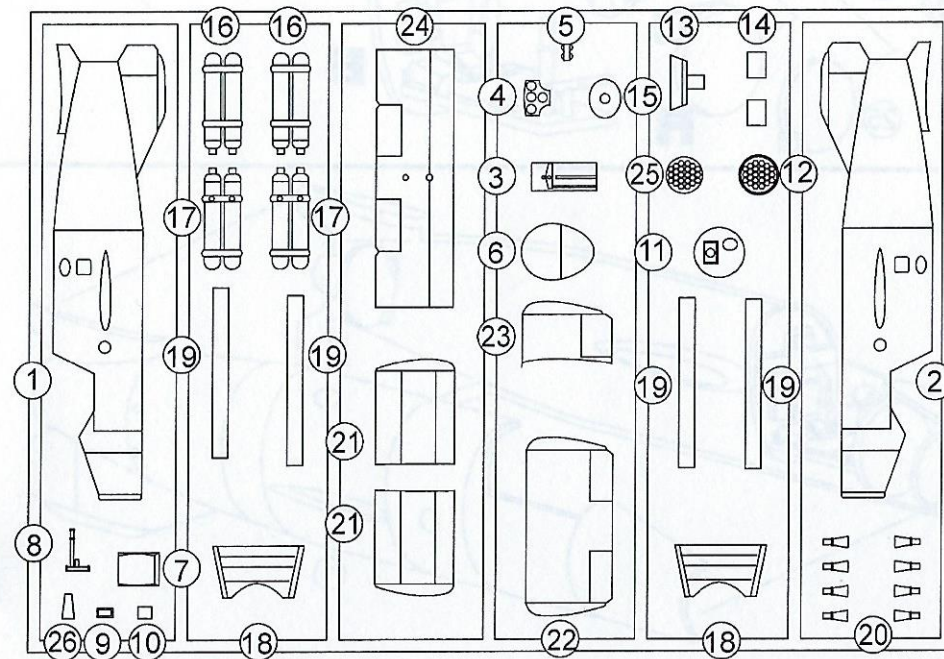

1 černá/black	4 RLM02	7 stříbrná/silver	10 RLM66
2 kovová/gunmetal	5 světlé plátno/light linen	8 opálený kov/burn metal	11 tmavá šedá/dark grey
3 dřevě/wood	6 kůže/leather	9 světlé šedá/ light grey