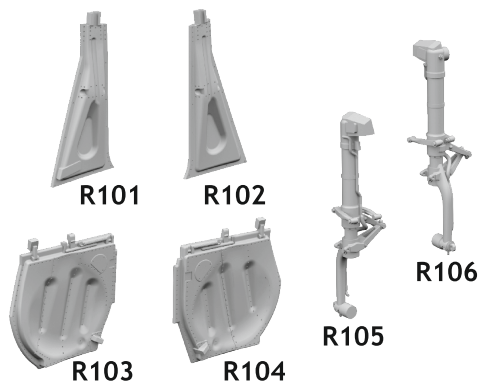

672 384 P-51D undercarriage legs
for Eduard kit - pro stavebnici Eduard

eduard
BRASSIN
Print

1/72 scale

672 384 P-51D undercarriage legs
for Eduard kit - pro stavebnici Eduard

1/72

COLOURS

GSI Creos (GUNZE)			Mr.METAL COLOR	
AQUEOUS	Mr.COLOR			
	C352	CHROMATE YELLOW	SM201	SUPER FINE SILVER 2
			MC211	CHROME SILVER

eduard

435 21 Obrnice 170
Czech Republic

www.eduard.com
7,95

eduard

CAMOUFLAGE COLOR

SM 201
SUPER FINE SILVER 2

R101

plastic part