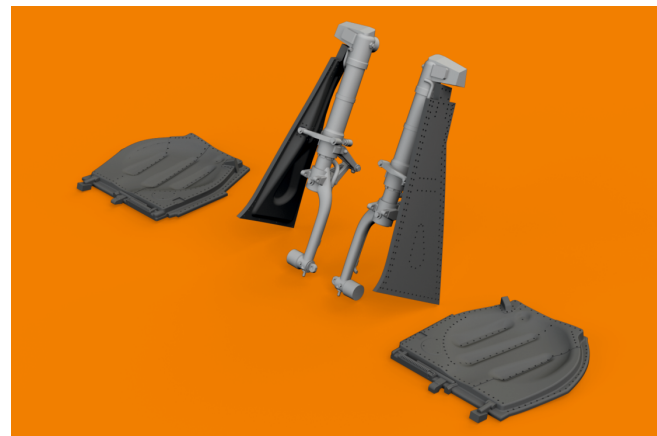

672 384 P-51D undercarriage legs
for Eduard kit - pro stavebnici Eduard

eduard
BRASSIN
Print

1/72 scale

672 384 P-51D undercarriage legs
for Eduard kit - pro stavebnici Eduard

1/72

COLOURS

GSI Creos (GUNZE)			Mr.METAL COLOR	
AQUEOUS	Mr.COLOR			
	C352	CHROMATE YELLOW	SM201	SUPER FINE SILVER 2
			MC211	CHROME SILVER

eduard

435 21 Obrnice 170
Czech Republic

www.eduard.com
7,95

eduard

CAMOUFLAGE COLOR

SM 201
SUPER FINE SILVER 2

R101

plastic part

SM 201
SUPER FINE SILVER 2

R102

CAMOUFLAGE COLOR

R103

SM 201
SUPER FINE SILVER 2

R104

C352
CHROMATE YELLOW

plastic parts

RELATED PRODUCTS

BRASSIN WHEELS FOR P-51D

- | | |
|---|---------------------|
| REMOVE
ODSTRANIT | BEND
OHNOUT |
| GRIND
OBROUSIT | OPTION
VOLBA |
| DRILL HOLE
VRTAT OTVOR | REPLACE
NAHRADIT |
| SYMMETRICAL ASSEMBLY
SYMETRICKA MONTAZ | |
| SCRIBE THE PANEL AND HOLES
RYTI | |
| REVERSE SIDE
OTO CIT | |