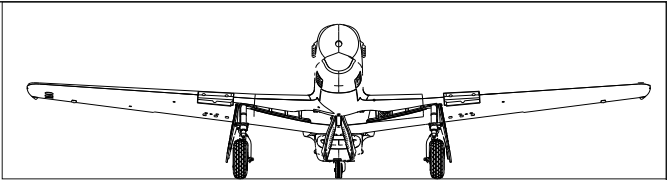

eduard

435 21 Obrnice 170
Czech Republic

www.eduard.com
7,95

eduard

CAMOUFLAGE COLOR

SM 201
SUPER FINE SILVER 2

R101

plastic part