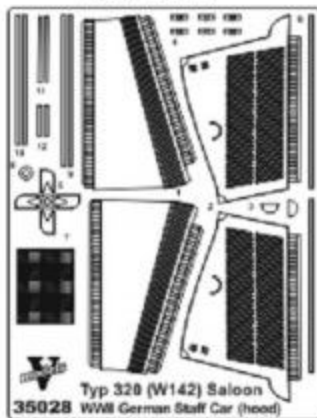

7

8

Mercedes-Benz Typ 320 (W142) Saloon
 WWII German Staff Car (hood) (VCM model kit)
35028

1/35

Photoetched parts

Bend

Glue

Symmetrical assembly