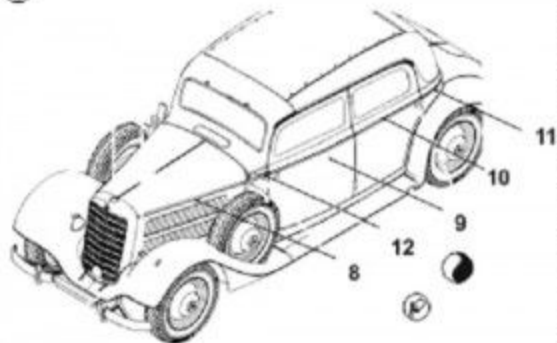

7

8

Mercedes-Benz Typ 320 (W142) Saloon
 WWII German Staff Car (hood) (VCM model kit)
35028

1/35

Photoetched parts

Bend

Glue

Symmetrical assembly