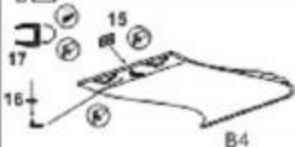

11

12

13

14

Mercedes-Benz Typ 320 (W142) Saloon
 WWII German Staff Car (ICM® model kit)

35027

1/35

Photoetched parts

Film parts

Typ 320 (W142) Saloon
 1/35 WWII German Staff Car 35027

Bend

Glue

Symmetrical assembly

Remove

Do not glue

Use the abrasive