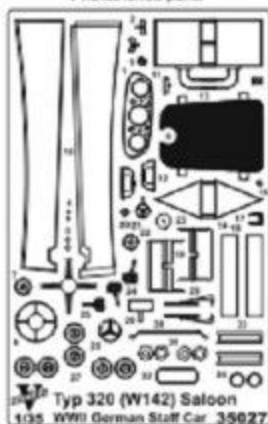

11

12

13

14

Mercedes-Benz Typ 320 (W142) Saloon
 WWII German Staff Car (ICM® model kit)

35027

1/35

Photoetched parts

Film parts

Typ 320 (W142) Saloon
 1/35 WWII German Staff Car 35027

Bend

Glue

Symmetrical assembly

Remove

Do not glue

Use the abrasive