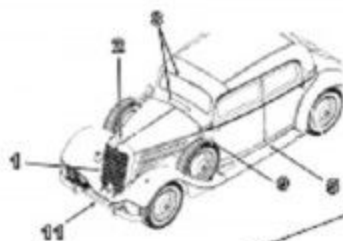

11

12

13

14

Mercedes-Benz Typ 320 (W142) Saloon
 WWII German Staff Car (ICM® model kit)

35027

1/35

Photoetched parts

Film parts

Typ 320 (W142) Saloon
 1/35 WWII German Staff Car 35027

Bend

Glue

Symmetrical assembly

Remove

Do not glue

Use the abrasive