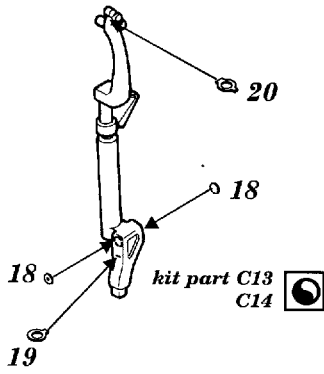

C UNDERCARRIAGE