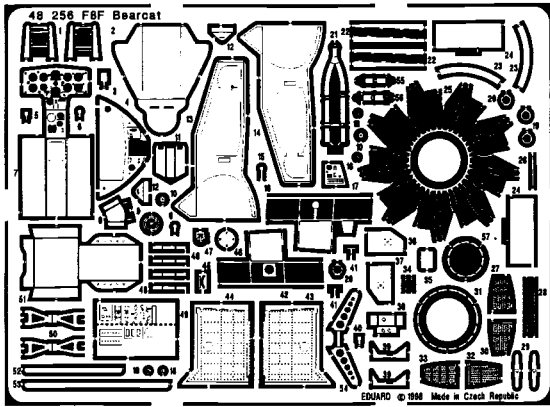

# F8F Bearcat

1/48 scale detail set for Hobbycraft kit

- OPPOSITE SIDE
- REMOVE
- BEND
- REPLACE
- GRIND
- OPTION

## A COCKPIT

### E EXTERNAL PARTS