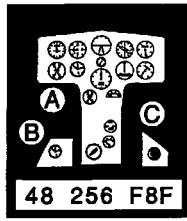

# F8F Bearcat

1/48 scale detail set for Hobbycraft kit

- OPPOSITE SIDE
- REMOVE
- BEND
- REPLACE
- GRIND
- OPTION