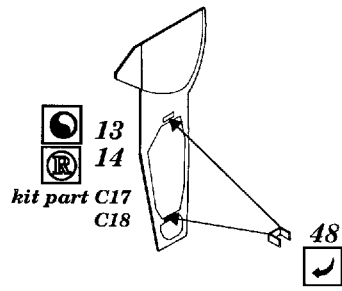

C UNDERCARRIAGE