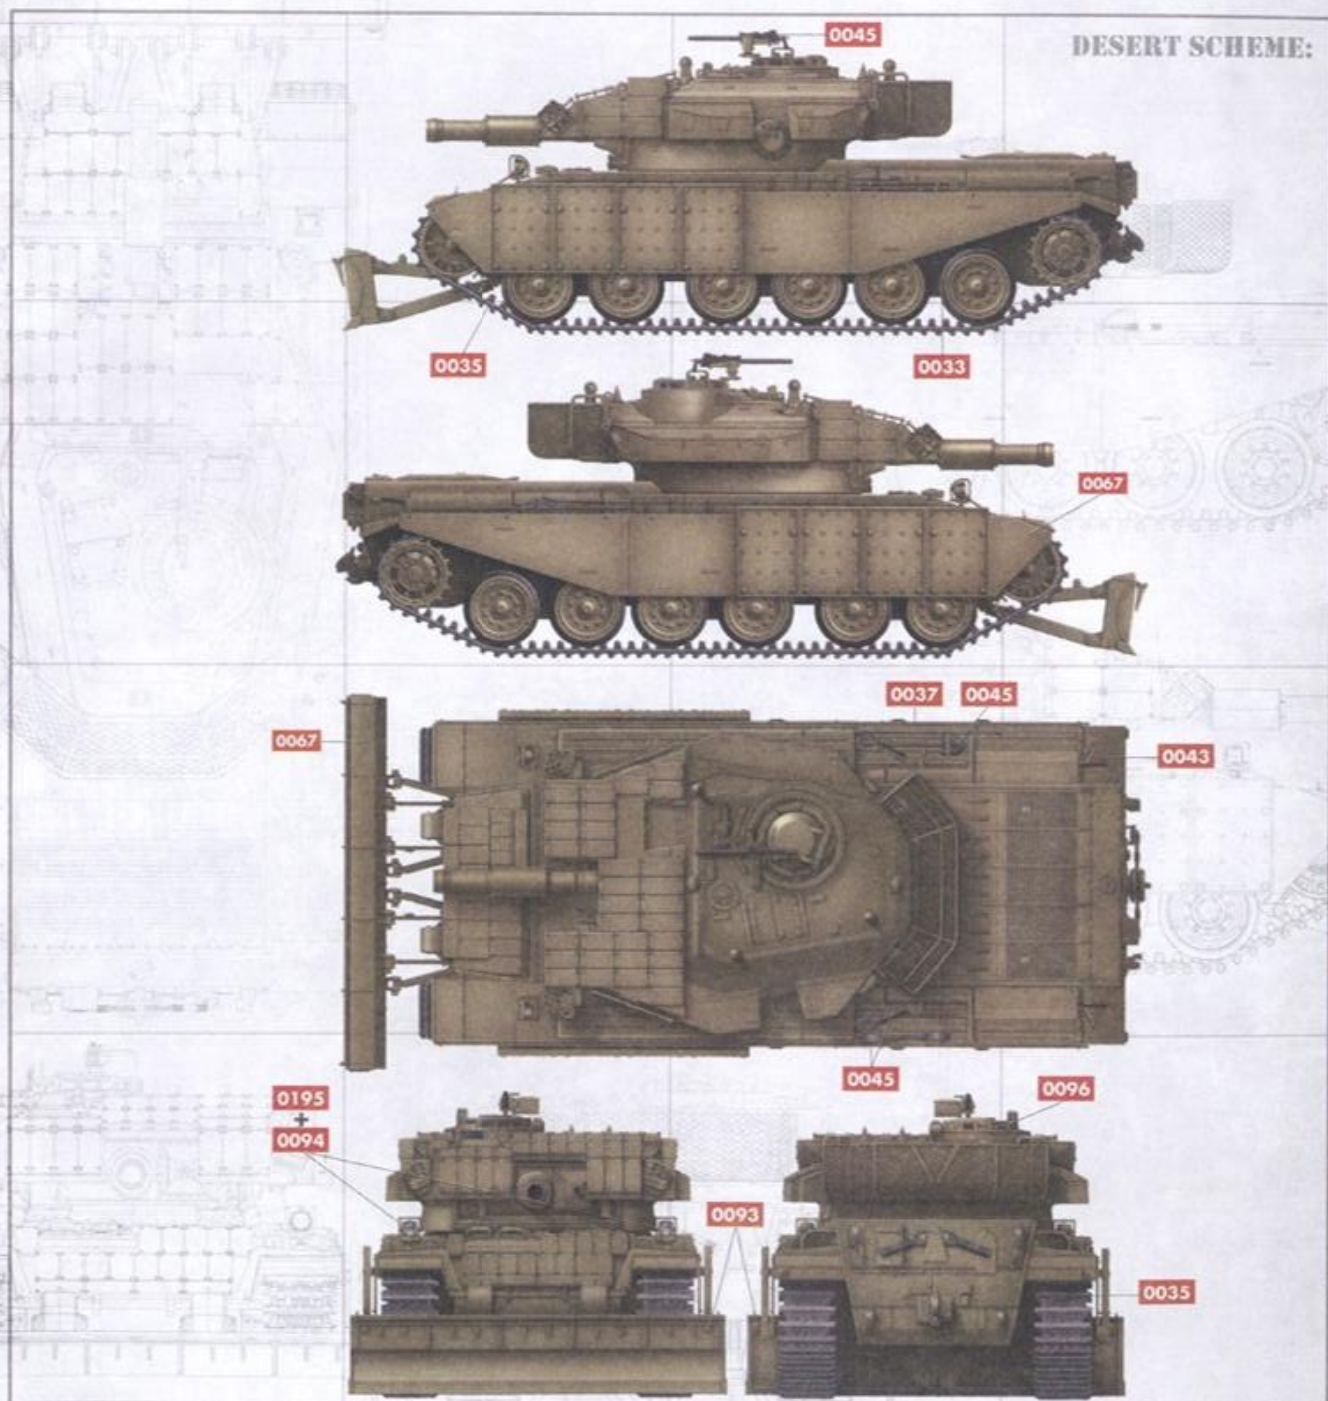

Painting and Marking Guide

A.MIG-0035 Dark Tracks	A.MIG-0033 Rubber & Tires	A.MIG-0043 Shadow Rust	A.MIG-0045 Gun Metal
A.MIG-0037 New Wood	A.MIG-0195 Silver	A.MIG-0094 Crystal Glass	A.MIG-0093 Crystal Red
A.MIG-0096 Crystal Periscope Green	A.MIG-0067 Light Sand Grey		

DESERT SCHEME:

WEATHERING STEPS WITH AMMO PRODUCTS

1 GENERAL WASH A.MIG-1007 US Modern Vehicles Wash	3 STREAMING A.MIG-1257 Streaking/brusher Warm Dirty Grey	5 RUST A.MIG-1204 Streaking Rust Effects	7 MUD A.MIG-1701 Thick Soil	9 FUEL A.MIG-1409 Fuel Stains
2 FILTER A.MIG-1505 Gray for Yellow Sand	4 TRACKS WASH A.MIG-1002 Tracks Wash	6 DIRT A.MIG-3012 Sand	8 SPLASHES A.MIG-1750 Dry Earth	10 OIL A.MIG-1408 Fresh Engine Oil