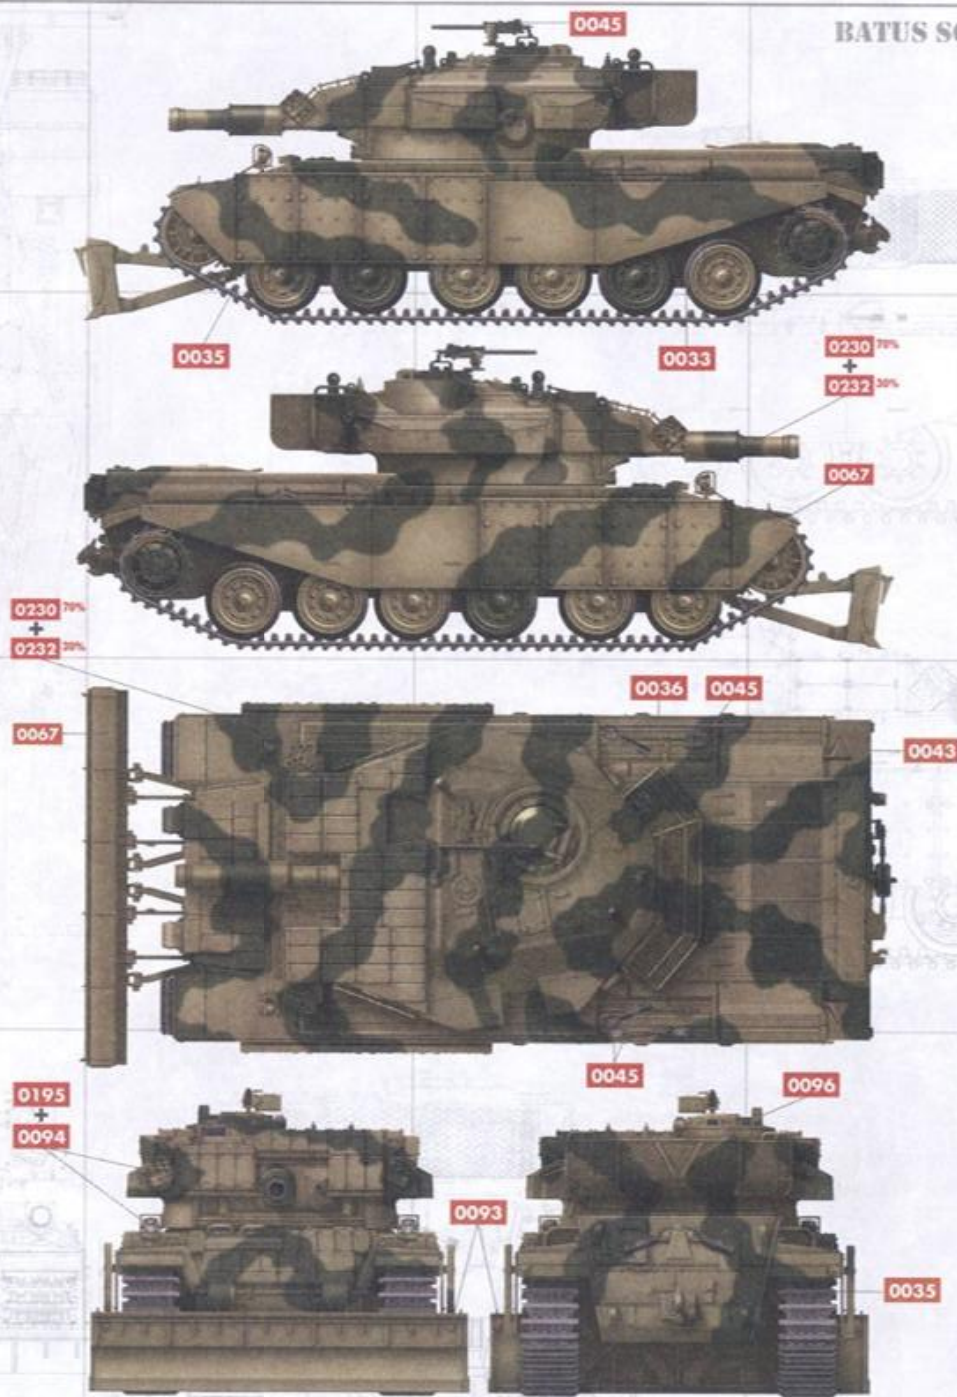

Crystal Periscope
Green

A.MIG-0067

Light Sand Grey

A.MIG-0230

RLM 82 Camo Green

A.MIG-0232

RLM 70
Schwartzgrün

BATUS SCHEME: