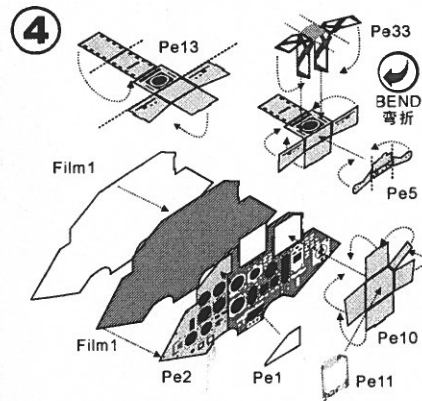

PE for Su-27UB

For Trumpeter

1/72

CDM 72012

更多产品请访问 www.dreammodel.com.cn