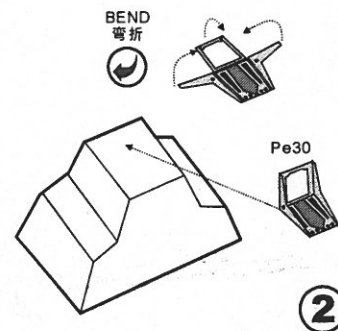

PE for Su-27UB

For Trumpeter

1/72

CDM 72012

更多产品请访问 www.dreammodel.com.cn