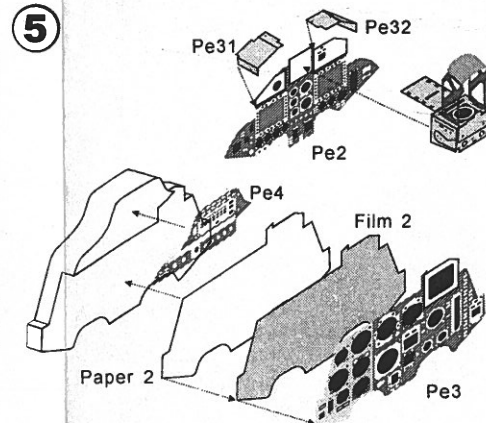

PE for Su-27UB

For Trumpeter

1/72

CDM 72012

更多产品请访问 www.dreammodel.com.cn