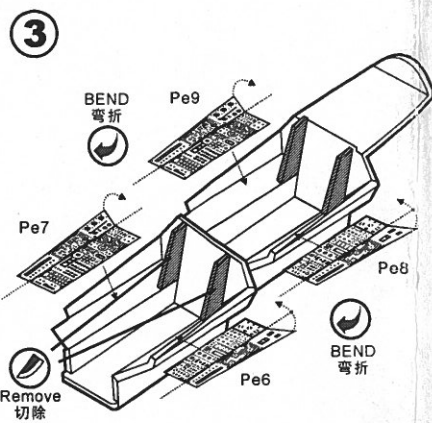

PE for Su-27UB

For Trumpeter

1/72

CDM 72012

更多产品请访问 www.dreammodel.com.cn