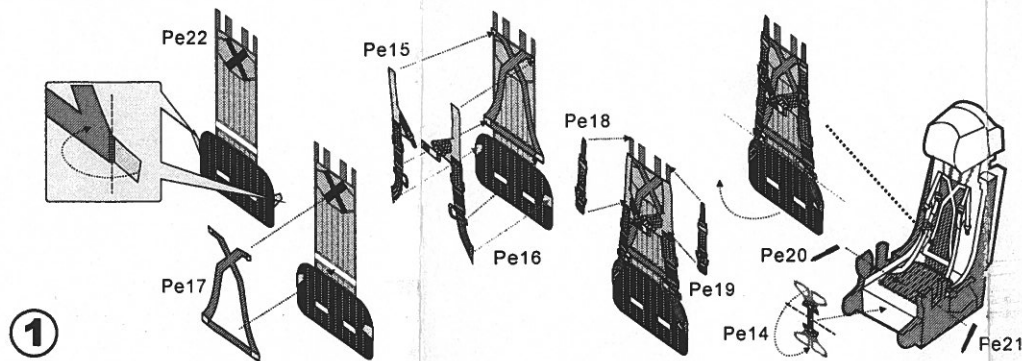

PE for Su-27UB

For Trumpeter

1/72

CDM 72012

更多产品请访问 www.dreammodel.com.cn