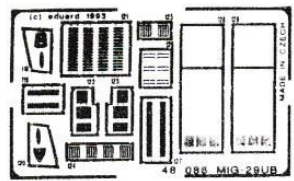

MiG 29 UB Fulcrum

1/48 scale detail set for Academy kit

48 086

CAUTION !
PHOTO ETCHED PARTS CAN ONLY BE GLUED WITH CYANOACRYLATE GLUE. WORK IN A WELL VENTILATED AREA. DO NOT INHALE VAPORS SINCE THESE CAN BE HARMFUL. WASH YOUR HANDS AFTER USING. FIND A DOCTOR ON AN INDISPOSITION.

-  OPOSITE SIDE
-  REMOVE
-  BEND
-  GRIND
-  OPTION

A EJECTION SEAT K-36DM

108
150

kit part E17 / B5 /

B GUN SIGHT AND HUD

clear foil
18

115

117