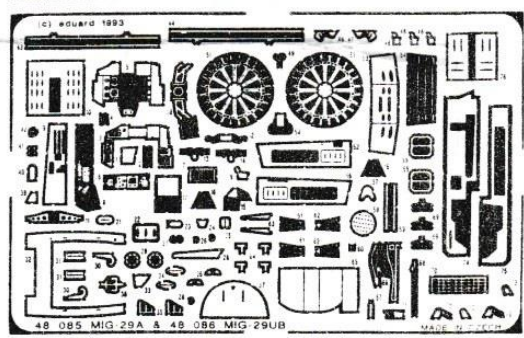

MiG 29 UB Fulcrum

1/48 scale detail set for Academy kit

48 086

CAUTION !
PHOTO ETCHED PARTS CAN ONLY BE GLUED WITH CYANOACRYLATE GLUE. WORK IN A WELL VENTILATED AREA. DO NOT INHALE VAPORS SINCE THESE CAN BE HARMFUL. WASH YOUR HANDS AFTER USING. FIND A DOCTOR ON AN INDISPOSITION.

-  OPOSITE SIDE
-  REMOVE
-  BEND
-  GRIND
-  OPTION

A EJECTION SEAT K-36DM

108
150

kit part E17 / B5 /

B GUN SIGHT AND HUD

clear foil
18

115

117

D RUDDER PEDALS

12

11 left 13 right 14

C

U EXTERNAL PARTS ASSEMBLY - BOTTOM SURFACE