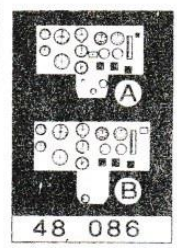

MiG 29 UB Fulcrum

1/48 scale detail set for Academy kit

48 086

CAUTION !
PHOTO ETCHED PARTS CAN ONLY BE GLUED WITH CYANOACRYLATE GLUE. WORK IN A WELL VENTILATED AREA. DO NOT INHALE VAPORS SINCE THESE CAN BE HARMFUL. WASH YOUR HANDS AFTER USING. FIND A DOCTOR ON AN INDISPOSITION.

-  OPOSITE SIDE
-  REMOVE
-  BEND
-  GRIND
-  OPTION

A EJECTION SEAT K-36DM

108
150

kit part E17 / B5 /

B GUN SIGHT AND HUD

clear foil
18

115

117

D RUDDER PEDALS

12

11 left 13 right 14

C

U EXTERNAL PARTS ASSEMBLY - BOTTOM SURFACE