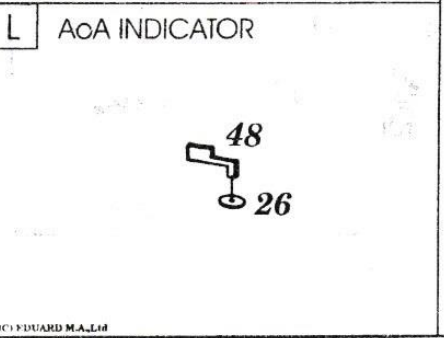

D RUDDER PEDALS

12

11 left 13 right 14

C

U EXTERNAL PARTS ASSEMBLY - BOTTOM SURFACE