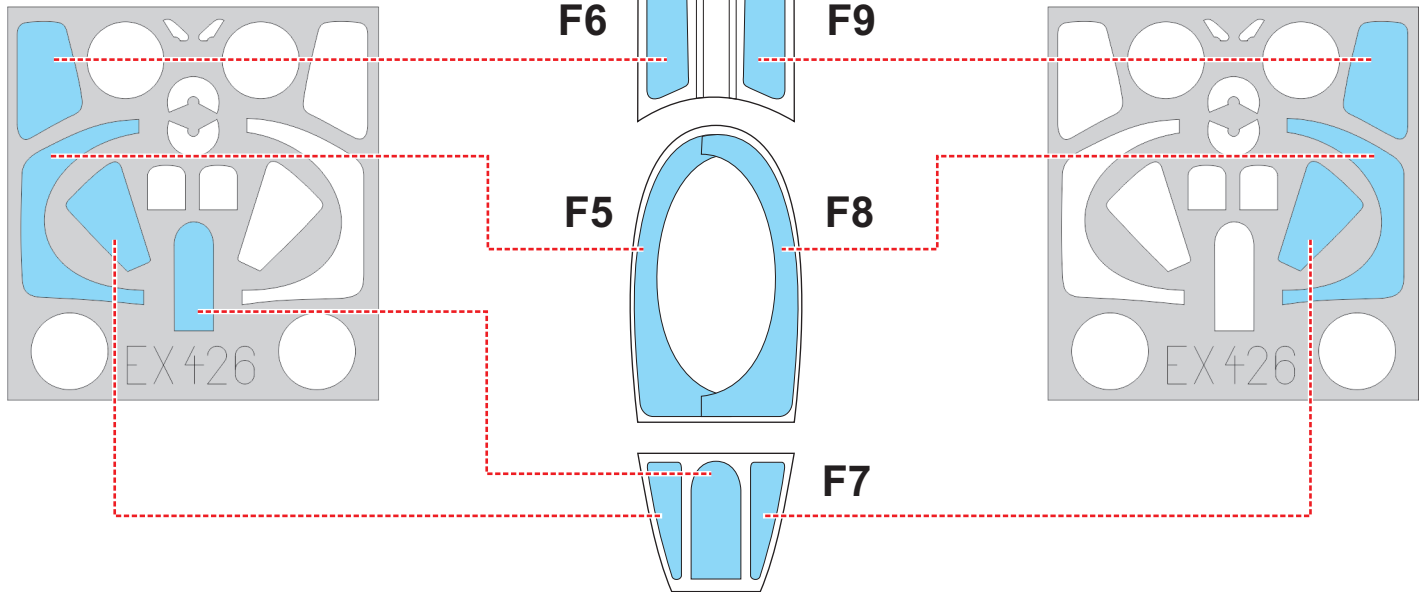

eduard
MASK

EX 426

F-84F 1/48

The die-cut mask for accurate canopy frame painting of the
Hobby Boss scale 1/48 KIT

2.)

LIQUID MASK