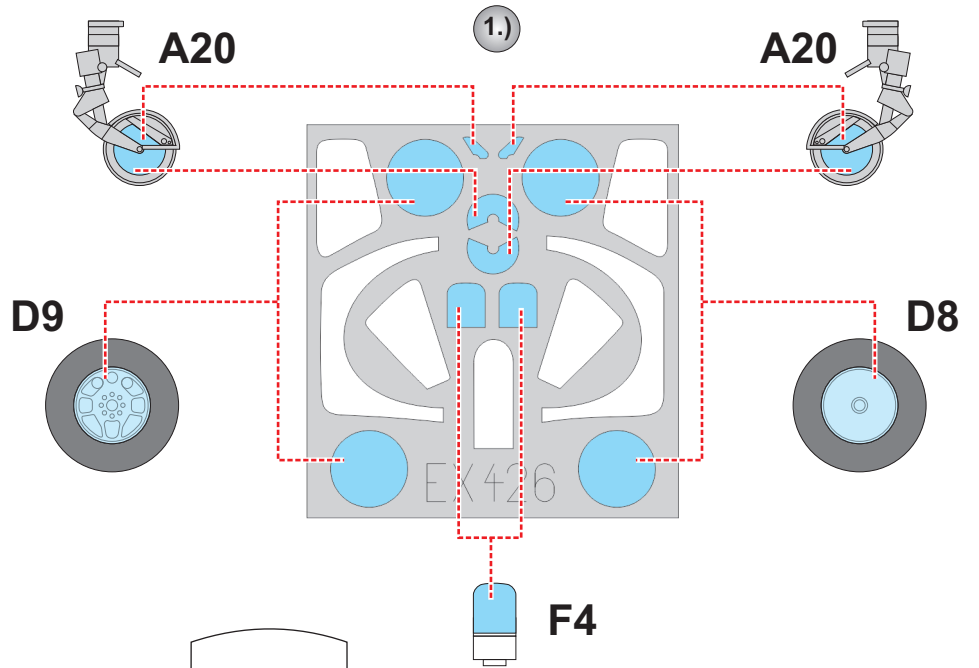

eduard
MASK

EX 426

F-84F 1/48

The die-cut mask for accurate canopy frame painting of the
Hobby Boss scale 1/48 KIT

2.)

LIQUID MASK