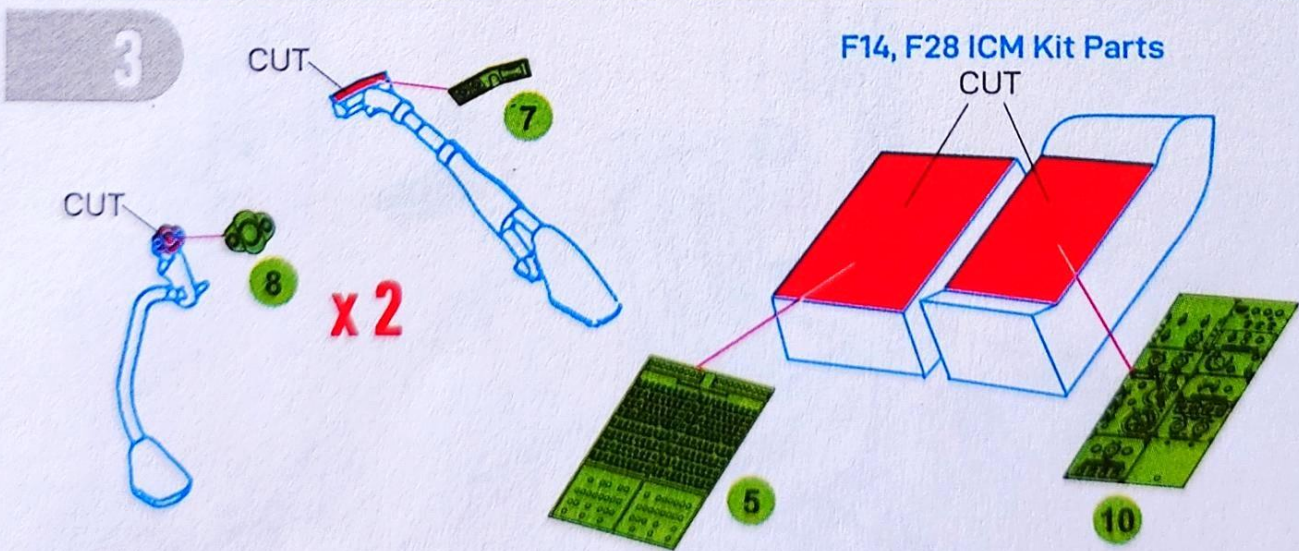

CH-54A TARHE INTERIOR 3D DECAL FOR ICM KIT

K35009 | 1/35

CH-54A TARHE INTERIOR 3D DECAL FOR ICM KIT

K35009 1/35

4

**K9
ICM Kit Part**

**E4
ICM Kit Part**

5

E3, F14, F28 ICM Kit Parts

6

ICM Kit Parts

F46, G68 ICM Kit Parts

CH-54A TARHE INTERIOR 3D DECAL FOR ICM KIT

K35009 | 1/35

7

A1
ICM Kit Part