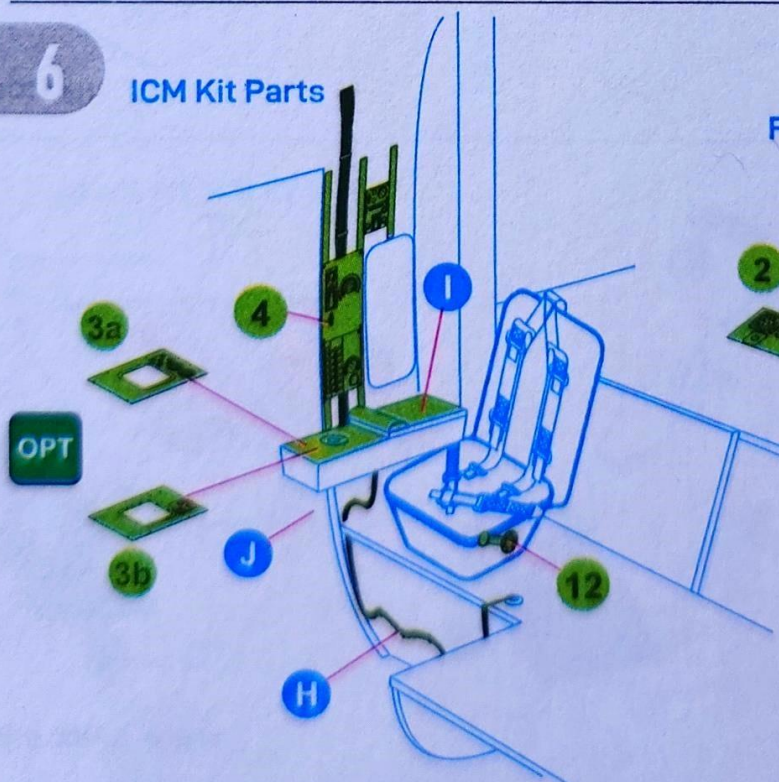

CH-54A TARHE INTERIOR 3D DECAL FOR ICM KIT

K35009 | 1/35

CH-54A TARHE INTERIOR 3D DECAL FOR ICM KIT

K35009 1/35

4

**K9
ICM Kit Part**

**E4
ICM Kit Part**

5

E3, F14, F28 ICM Kit Parts

6

ICM Kit Parts

F46, G68 ICM Kit Parts

CH-54A TARHE INTERIOR 3D DECAL FOR ICM KIT

K35009 | 1/35

7

A1
ICM Kit Part