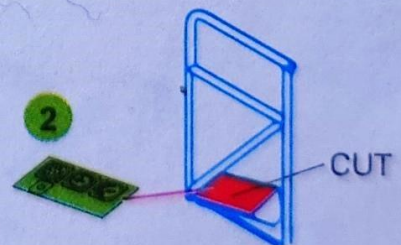

CH-54A TARHE INTERIOR 3D DECAL FOR ICM KIT

K35009 | 1/35

CH-54A TARHE INTERIOR 3D DECAL FOR ICM KIT

K35009 1/35

4

**K9
ICM Kit Part**

**E4
ICM Kit Part**

5

E3, F14, F28 ICM Kit Parts

6

ICM Kit Parts

F46, G68 ICM Kit Parts

CH-54A TARHE INTERIOR 3D DECAL FOR ICM KIT

K35009 | 1/35

7

A1
ICM Kit Part