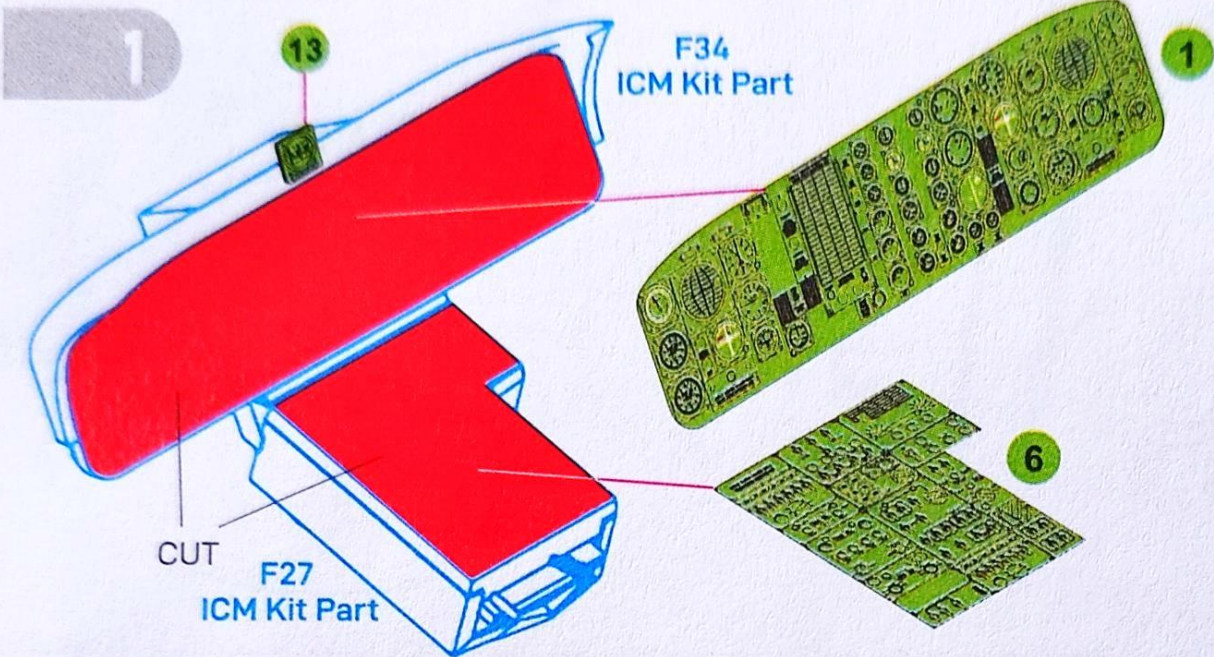

CH-54A TARHE INTERIOR 3D DECAL FOR ICM KIT

K35009 | 1/35

CH-54A TARHE INTERIOR 3D DECAL FOR ICM KIT

K35009 1/35

4

**K9
ICM Kit Part**

**E4
ICM Kit Part**

5

E3, F14, F28 ICM Kit Parts

6

ICM Kit Parts

F46, G68 ICM Kit Parts

CH-54A TARHE INTERIOR 3D DECAL FOR ICM KIT

K35009 | 1/35

7

A1
ICM Kit Part