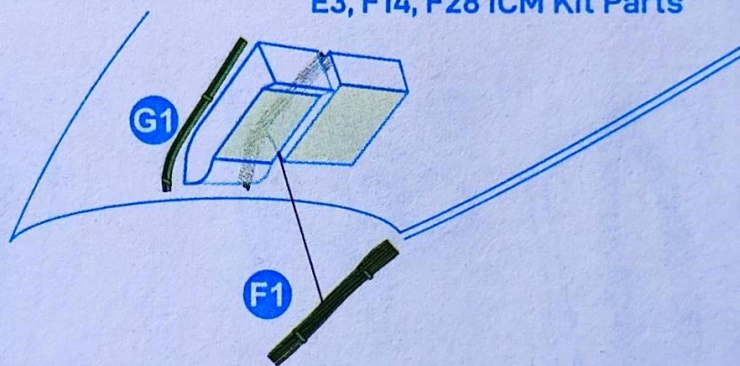

CH-54A TARHE INTERIOR 3D DECAL FOR ICM KIT

K35009 | 1/35

CH-54A TARHE INTERIOR 3D DECAL FOR ICM KIT

K35009 1/35

4

**K9
ICM Kit Part**

**E4
ICM Kit Part**

5

E3, F14, F28 ICM Kit Parts

6

ICM Kit Parts

F46, G68 ICM Kit Parts

CH-54A TARHE INTERIOR 3D DECAL FOR ICM KIT

K35009 | 1/35

7

A1
ICM Kit Part