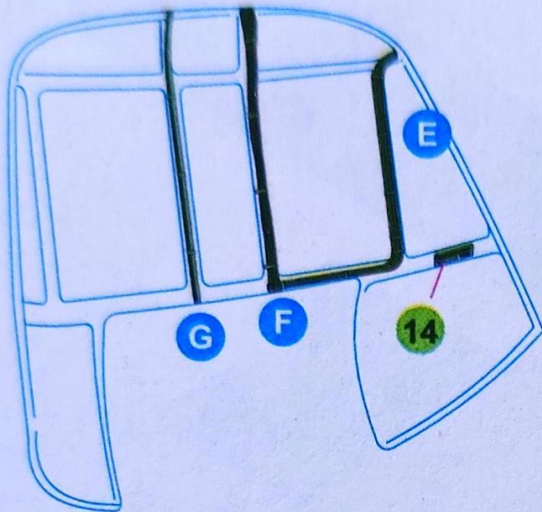

CH-54A TARHE INTERIOR 3D DECAL FOR ICM KIT

K35009 | 1/35

CH-54A TARHE INTERIOR 3D DECAL FOR ICM KIT

K35009 1/35

4

**K9
ICM Kit Part**

**E4
ICM Kit Part**

5

E3, F14, F28 ICM Kit Parts

6

ICM Kit Parts

F46, G68 ICM Kit Parts

CH-54A TARHE INTERIOR 3D DECAL FOR ICM KIT

K35009 | 1/35

7

A1
ICM Kit Part