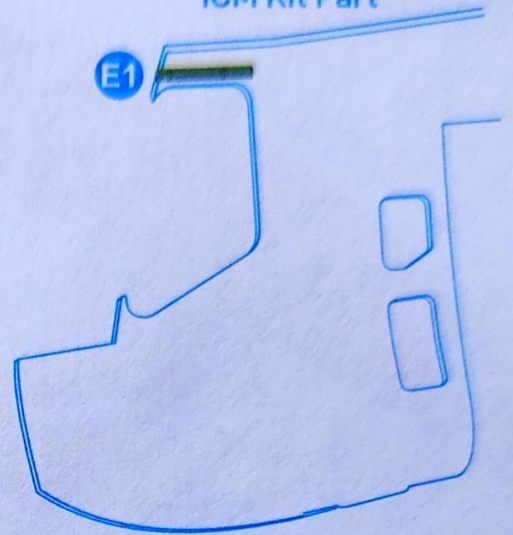

CH-54A TARHE INTERIOR 3D DECAL FOR ICM KIT

K35009 | 1/35

CH-54A TARHE INTERIOR 3D DECAL FOR ICM KIT

K35009 1/35

4

**K9
ICM Kit Part**

**E4
ICM Kit Part**

5