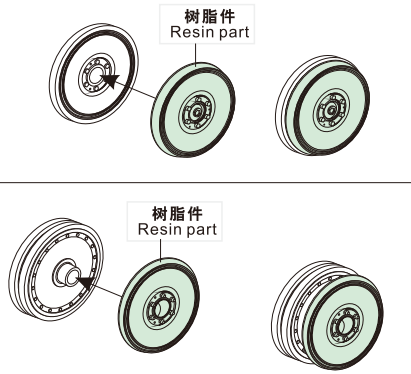

# WWII German Tiger I early Production Demeged Road wheels

## 二战德军虎I型坦克早期型战损路轮

[For GP]

↑  
安装  
install

✂  
切除  
remove

↔  
另一侧相同制作  
repeat on opposite side

**VOYAGERMODEL**<sup>®</sup>  
The Best Upgrade Solution

沃雅<sup>®</sup>