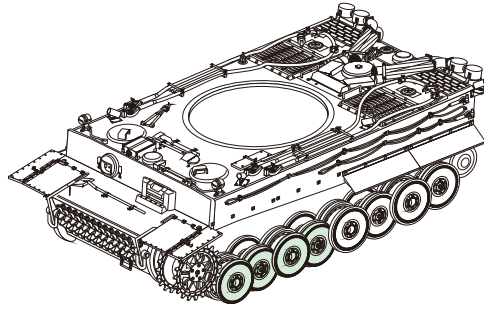

# WWII German Tiger I early Production Demeged Road wheels

## 二战德军虎I型坦克早期型战损路轮

[For GP]

↑  
安装  
install

✂  
切除  
remove

↔  
另一侧相同制作  
repeat on opposite side

**VOYAGERMODEL**<sup>®</sup>  
The Best Upgrade Solution

沃雅<sup>®</sup>