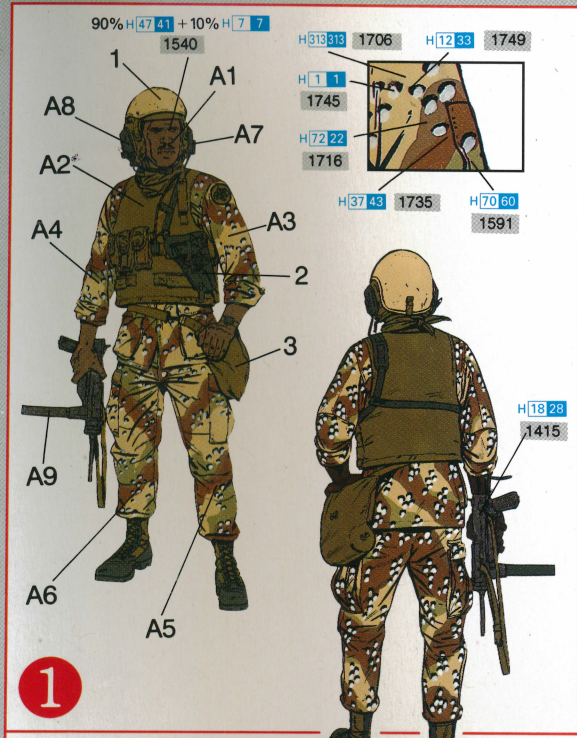

DRAGON

1/35 WORLD'S ELITE FORCE SERIES

U.S. TANK CREW

unassembled model kit
maquette plastique à construire
this kit contains over 40 parts
for skilled modeler age 14 and over
box contains model of four figures

1/35 WORLD'S ELITE FORCE SERIES

U.S. TANK CREW

1

2

3

4

Illustrations by Ronald Volstad

CVC Body Armour