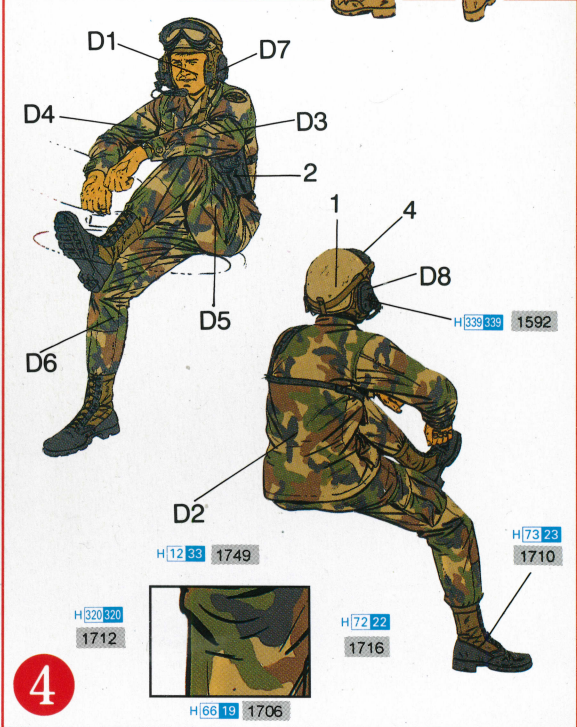

1/35 WORLD'S ELITE FORCE SERIES

U.S. TANK CREW

1

2

3

4

Illustrations by Ronald Volstad

CVC Body Armour