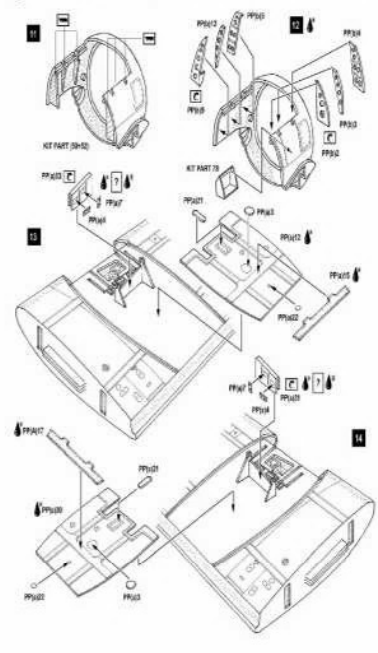

**profiModeller**  
**Main gear bay Junkers Ju-88**  
 (Revell 1/32 scale) 32158  
 photoetched + polyurethan parts

PHOTO-ETCHED PARTS (PP)		BRN	
POLYURETHAN PARTS (PUR)		BLK	
		SLV	
		LEA	
		TYR	
		BR	
		RLW	

**profiModeller**  
**Main gear bay Junkers Ju-88**  
 (Revell 1/32 scale)

**profiModeller**  
**Main gear bay Junkers Ju-88**  
 (Revell 1/32 scale)

**profiModeller**  
**Main gear bay Junkers Ju-88**  
 (Revell 1/32 scale)