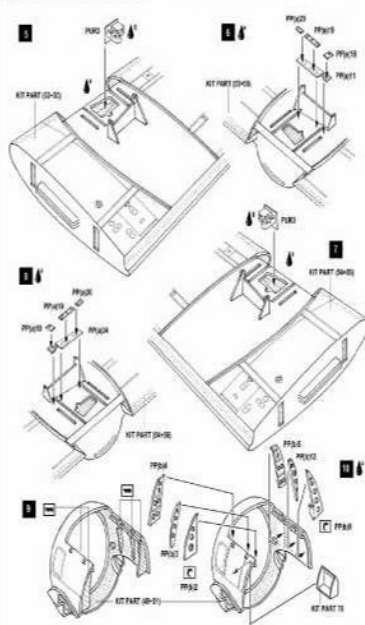

**profiModeller**  
**Main gear bay Junkers Ju-88**  
 (Revell 1/32 scale) 32158  
 photoetched + polyurethan parts

PHOTO-ETCHED PARTS (PP)		BRN	
POLYURETHAN PARTS (PUR)		BLK	
		SLV	
		LEA	
		TYR	
		BR	
		RLW	

**profiModeller**  
**Main gear bay Junkers Ju-88**  
 (Revell 1/32 scale)

**profiModeller**  
**Main gear bay Junkers Ju-88**  
 (Revell 1/32 scale)

**profiModeller**  
**Main gear bay Junkers Ju-88**  
 (Revell 1/32 scale)