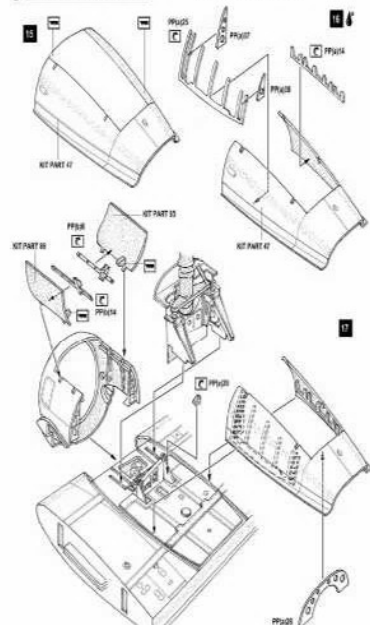

**profiModeller**  
**Main gear bay Junkers Ju-88**  
 (Revell 1/32 scale) 32158  
 photoetched + polyurethan parts

PHOTO-ETCHED PARTS (PP)		BRN	
POLYURETHAN PARTS (PUR)		BLK	
		SLV	
		LEA	
		TYR	
		BR	
		RLW	

**profiModeller**  
**Main gear bay Junkers Ju-88**  
 (Revell 1/32 scale)

**profiModeller**  
**Main gear bay Junkers Ju-88**  
 (Revell 1/32 scale)

**profiModeller**  
**Main gear bay Junkers Ju-88**  
 (Revell 1/32 scale)