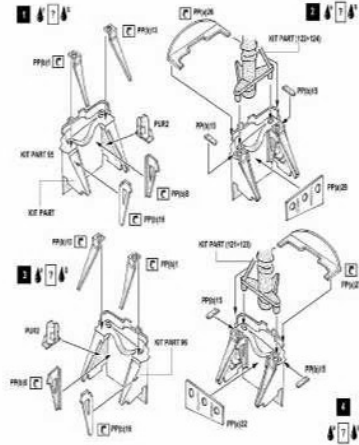

**profiModeller**  
**Main gear bay Junkers Ju-88**  
 (Revell 1/32 scale) 32158  
 photoetched + polyurethan parts

PHOTO-ETCHED PARTS (PP)		BRN	
POLYURETHAN PARTS (PUR)		BLK	
		SLV	
		LEA	
		TYR	
		BR	
		RLW	

**profiModeller**  
**Main gear bay Junkers Ju-88**  
 (Revell 1/32 scale)

**profiModeller**  
**Main gear bay Junkers Ju-88**  
 (Revell 1/32 scale)

**profiModeller**  
**Main gear bay Junkers Ju-88**  
 (Revell 1/32 scale)