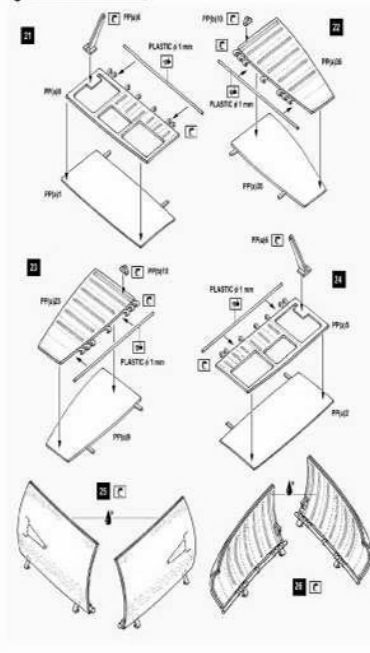

**profiModeller**  
**Main gear bay Junkers Ju-88**  
 (Revell 1/32 scale) 32158  
 photoetched + polyurethan parts

PHOTO-ETCHED PARTS (PP)		BRN	
POLYURETHAN PARTS (PUR)		BLK	
		SLV	
		LEA	
		TYR	
		BR	
		RLW	

**profiModeller**  
**Main gear bay Junkers Ju-88**  
 (Revell 1/32 scale)

**profiModeller**  
**Main gear bay Junkers Ju-88**  
 (Revell 1/32 scale)

**profiModeller**  
**Main gear bay Junkers Ju-88**  
 (Revell 1/32 scale)