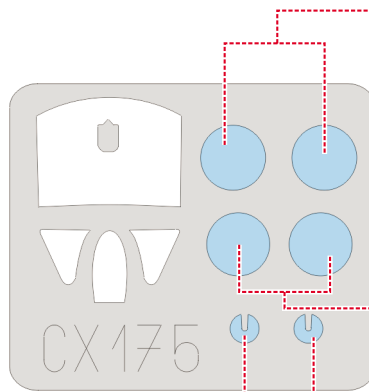

eduard
MASK

CX 175

MiG-21 PFM 1/72

The die-cut mask for accurate canopy frame painting of the *Zvezda* scale 1/72 KIT

2 pcs.

2 pcs.

2 pcs.