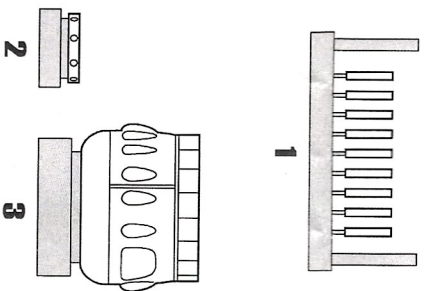

## Arado Ar 196 Correct Cowling 1/48 scale

Recommended kit: ITALERI