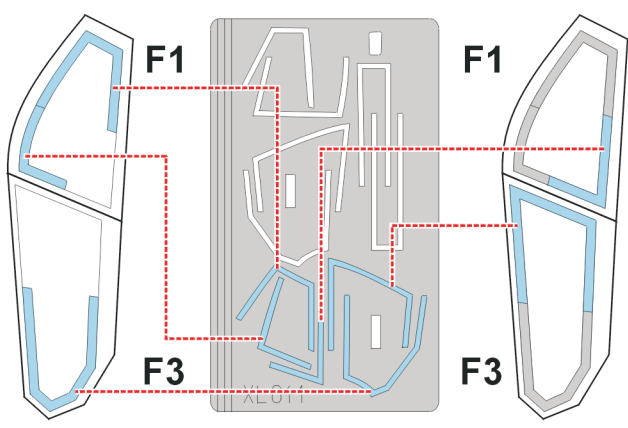

eduard
Express Mask

AH-1W Super Cobra

The die-cut mask for accurate canopy frame painting of the
Italeri 1/32 KIT

XL 041

1.)

2.)

4.)

INTERIOR COLOR

5.)

CAMOUFLAGE COLOR

3.)