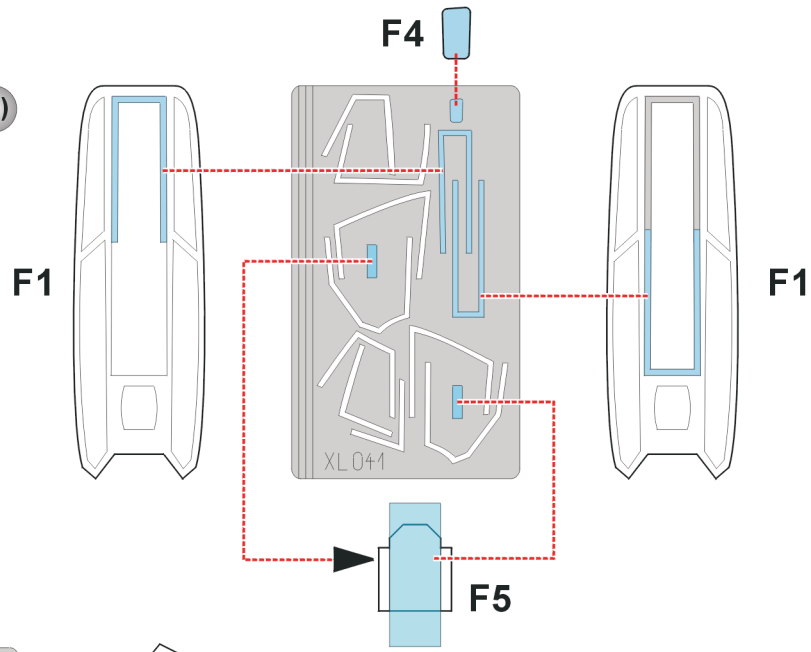

eduard
Express Mask

AH-1W Super Cobra

The die-cut mask for accurate canopy frame painting of the
Italeri 1/32 KIT

XL 041

1.)

2.)

4.)

INTERIOR COLOR