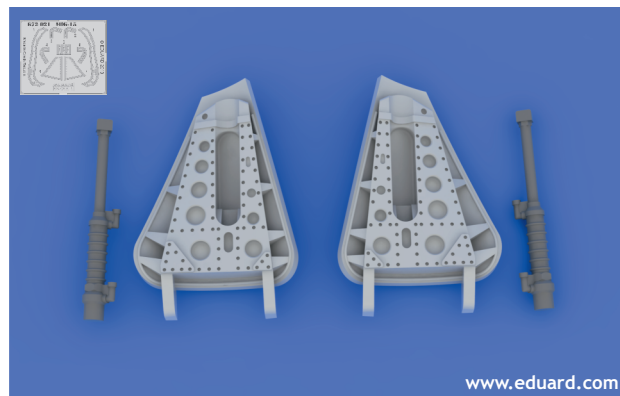

GSI Creos (GUNZE)			Mr.COLOR SUPER METALLIC	
AQUEOUS	Mr.COLOR			
H12	C33	FLAT BLACK	SM01	SUPER CHROME
H308	C308	GREY		

This product contains metal and resin detail parts for upgrading scale plastic models. When selecting this set make sure that it is for the kit mentioned in product name as these sets are made specifically for that kit. When upgrading the model some cutting or corrections may be necessary for parts to fit accurately. **WARNING!** This set contains small and sharp parts. Work carefully in a ventilated and well-lit room. Safety glasses are recommended. This product is not suitable for children below 14 years of age.

eduard

435 21 Obrnice 170

Czech Republic

672 021 MiG-15 airbrakes

For Eduard kit - pro stavebnici Eduard

1/72

BRASSIN

www.eduard.com

BRASSIN

eduard

www.eduard.com

BEST BRASS RESIN AROUND!

 SYMMETRICAL ASSEMBLY
SYMETRICKÁ MONTÁŽ

 REMOVE
ODSTRANIT  BEND
OHNOUT

 GRIND
OBROUSIT  OPTION
VOLBA

 DRILL HOLE
VRTAT OTVOR  REPLACE
NAHRADIT